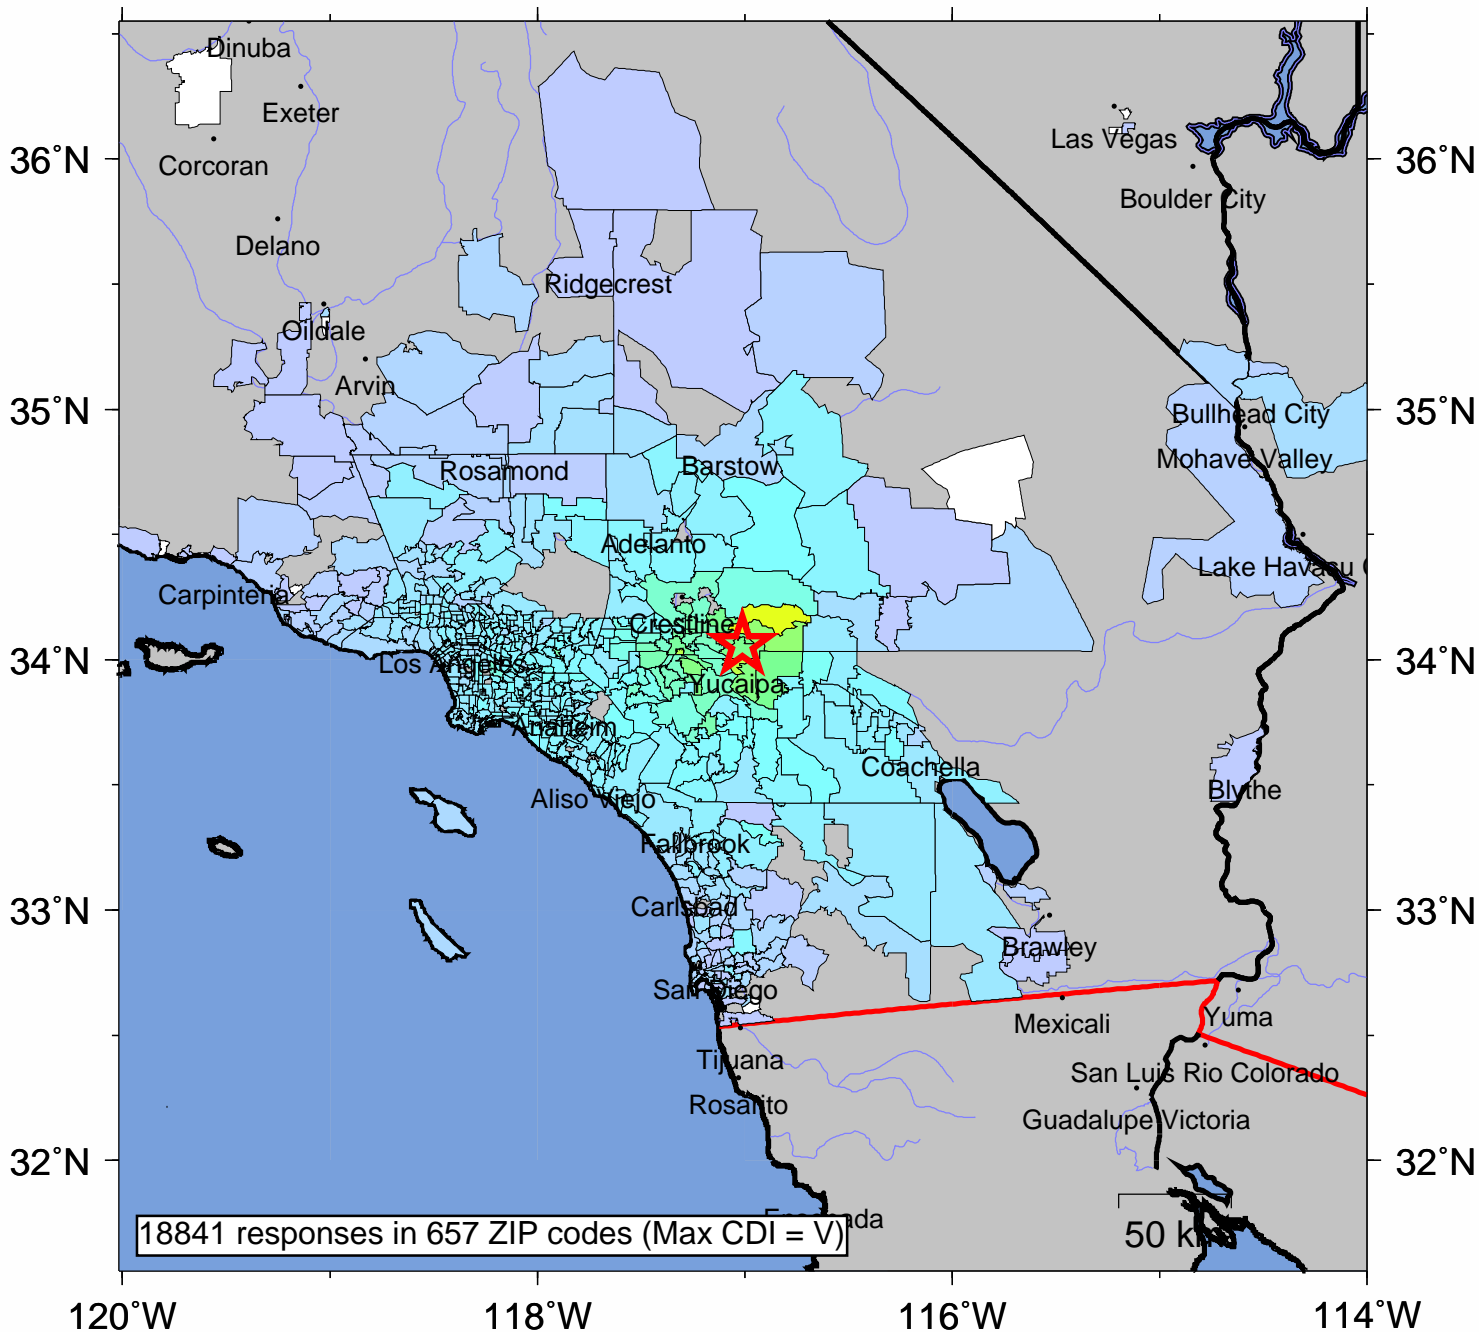

USGS Community Internet Intensity Map SOUTHERN CALIFORNIA

Jun 16 2005 13:53:26 PDT 34.0581N 117.011W M4.9 Depth: 11 km ID:ci14155260

INTENSITY	I	II-III	IV	V	VI	VII	VIII	IX	X+
SHAKING	Not felt	Weak	Light	Moderate	Strong	Very strong	Severe	Violent	Extreme
DAMAGE	none	none	none	Very light	Light	Moderate	Moderate/Heavy	Heavy	V. Heavy