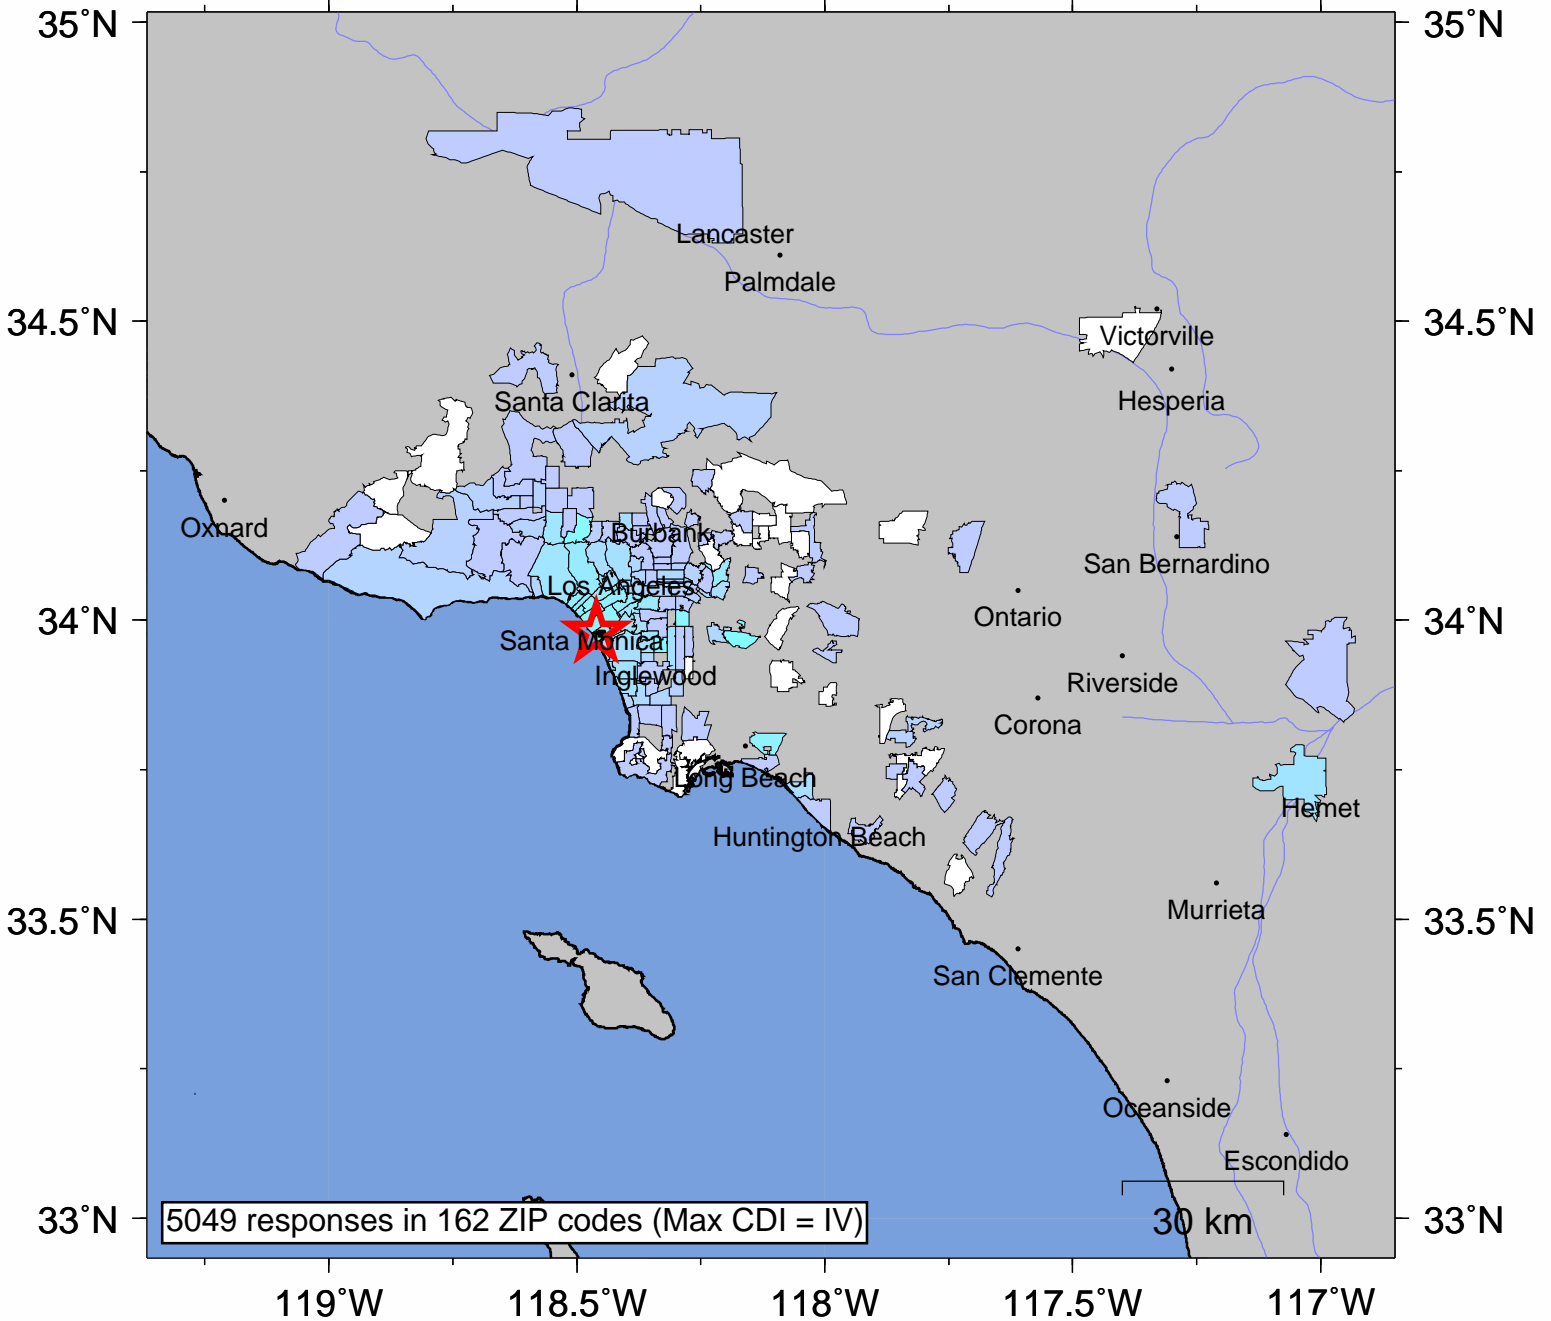

# USGS Community Internet Intensity Map GREATER LOS ANGELES AREA, CALIFORNIA

Jan 23 2009 19:42:44 UTC-8 33.979N 118.4611W M3.3 Depth: 11 km ID:ci10373093

INTENSITY	I	II-III	IV	V	VI	VII	VIII	IX	X+
SHAKING	Not felt	Weak	Light	Moderate	Strong	Very strong	Severe	Violent	Extreme
DAMAGE	none	none	none	Very light	Light	Moderate	Moderate/Heavy	Heavy	V. Heavy