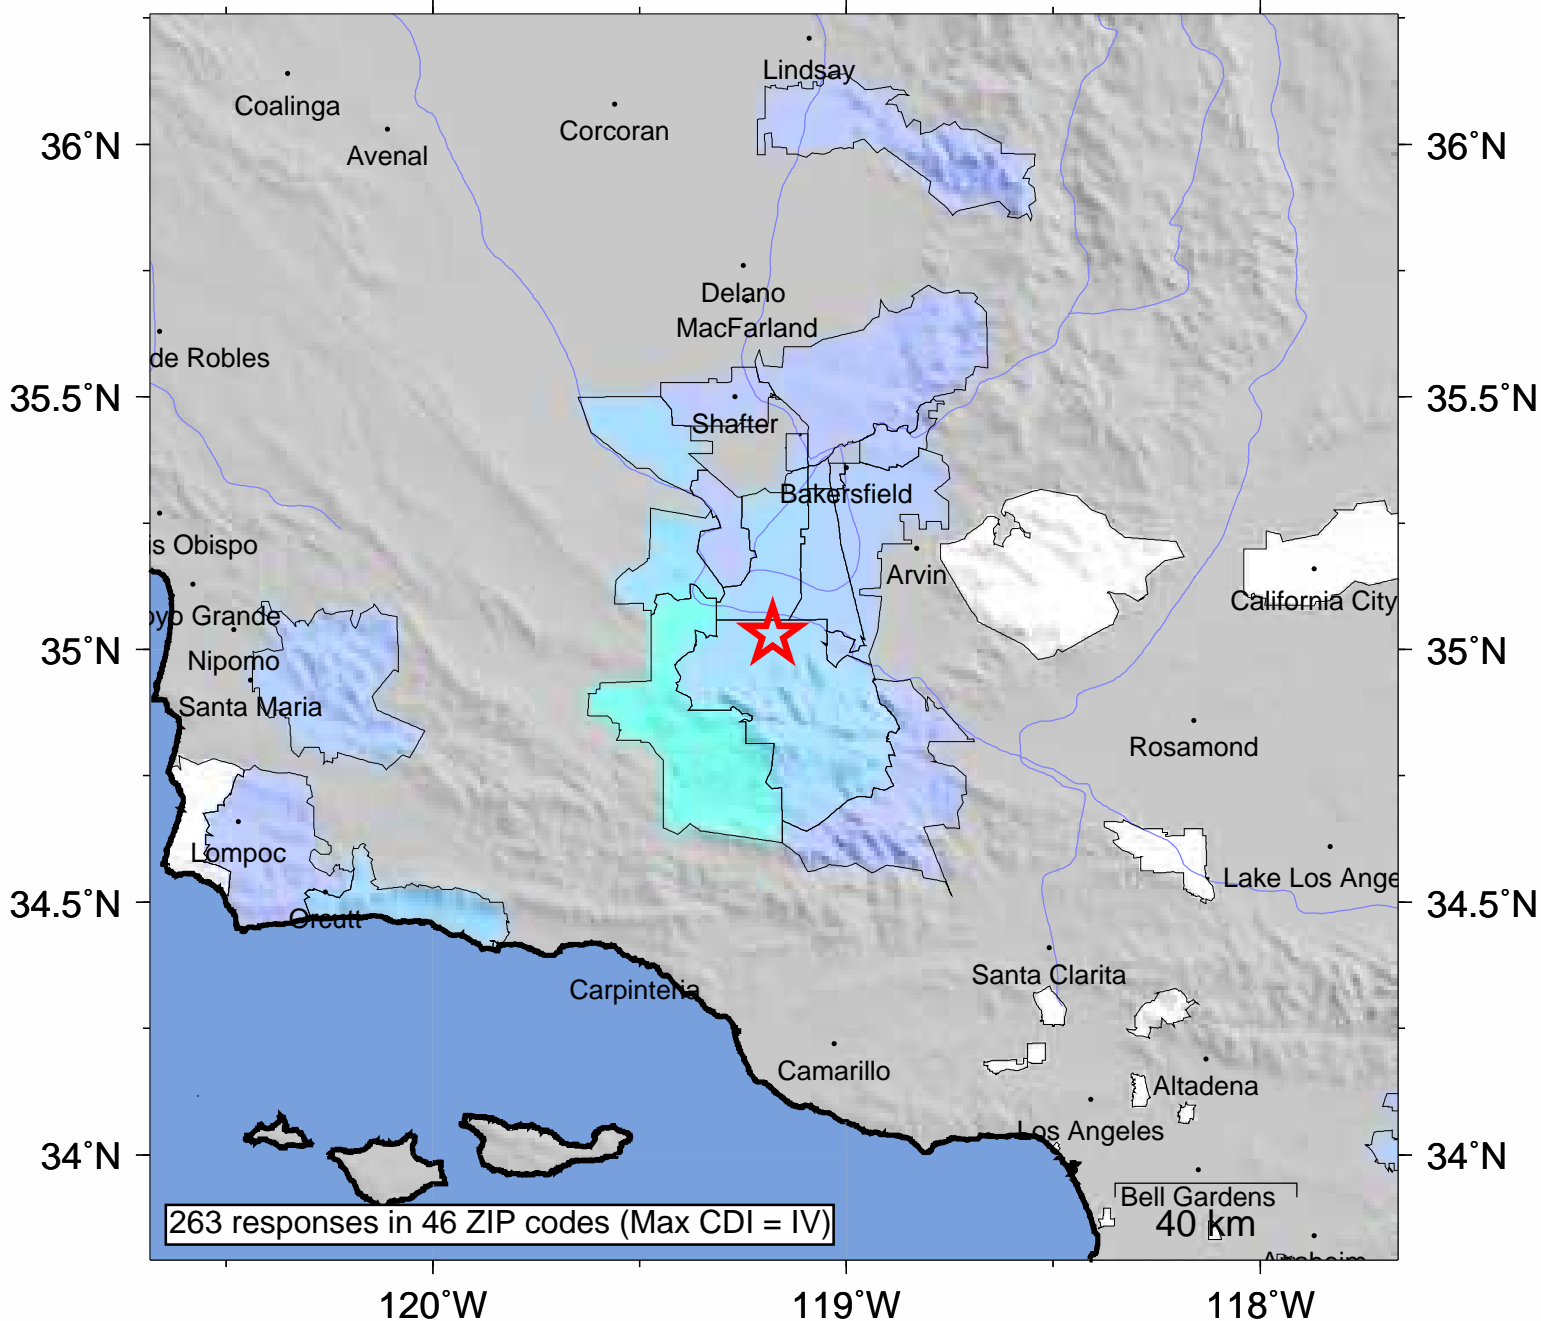

# USGS Community Internet Intensity Map CENTRAL CALIFORNIA

May 05 2005 19:29:09 PDT 35.0288N 119.1788W M4.1 Depth: 11 km ID:ci10097009

INTENSITY	I	II-III	IV	V	VI	VII	VIII	IX	X+
SHAKING	Not felt	Weak	Light	Moderate	Strong	Very strong	Severe	Violent	Extreme
DAMAGE	none	none	none	Very light	Light	Moderate	Moderate/Heavy	Heavy	V. Heavy