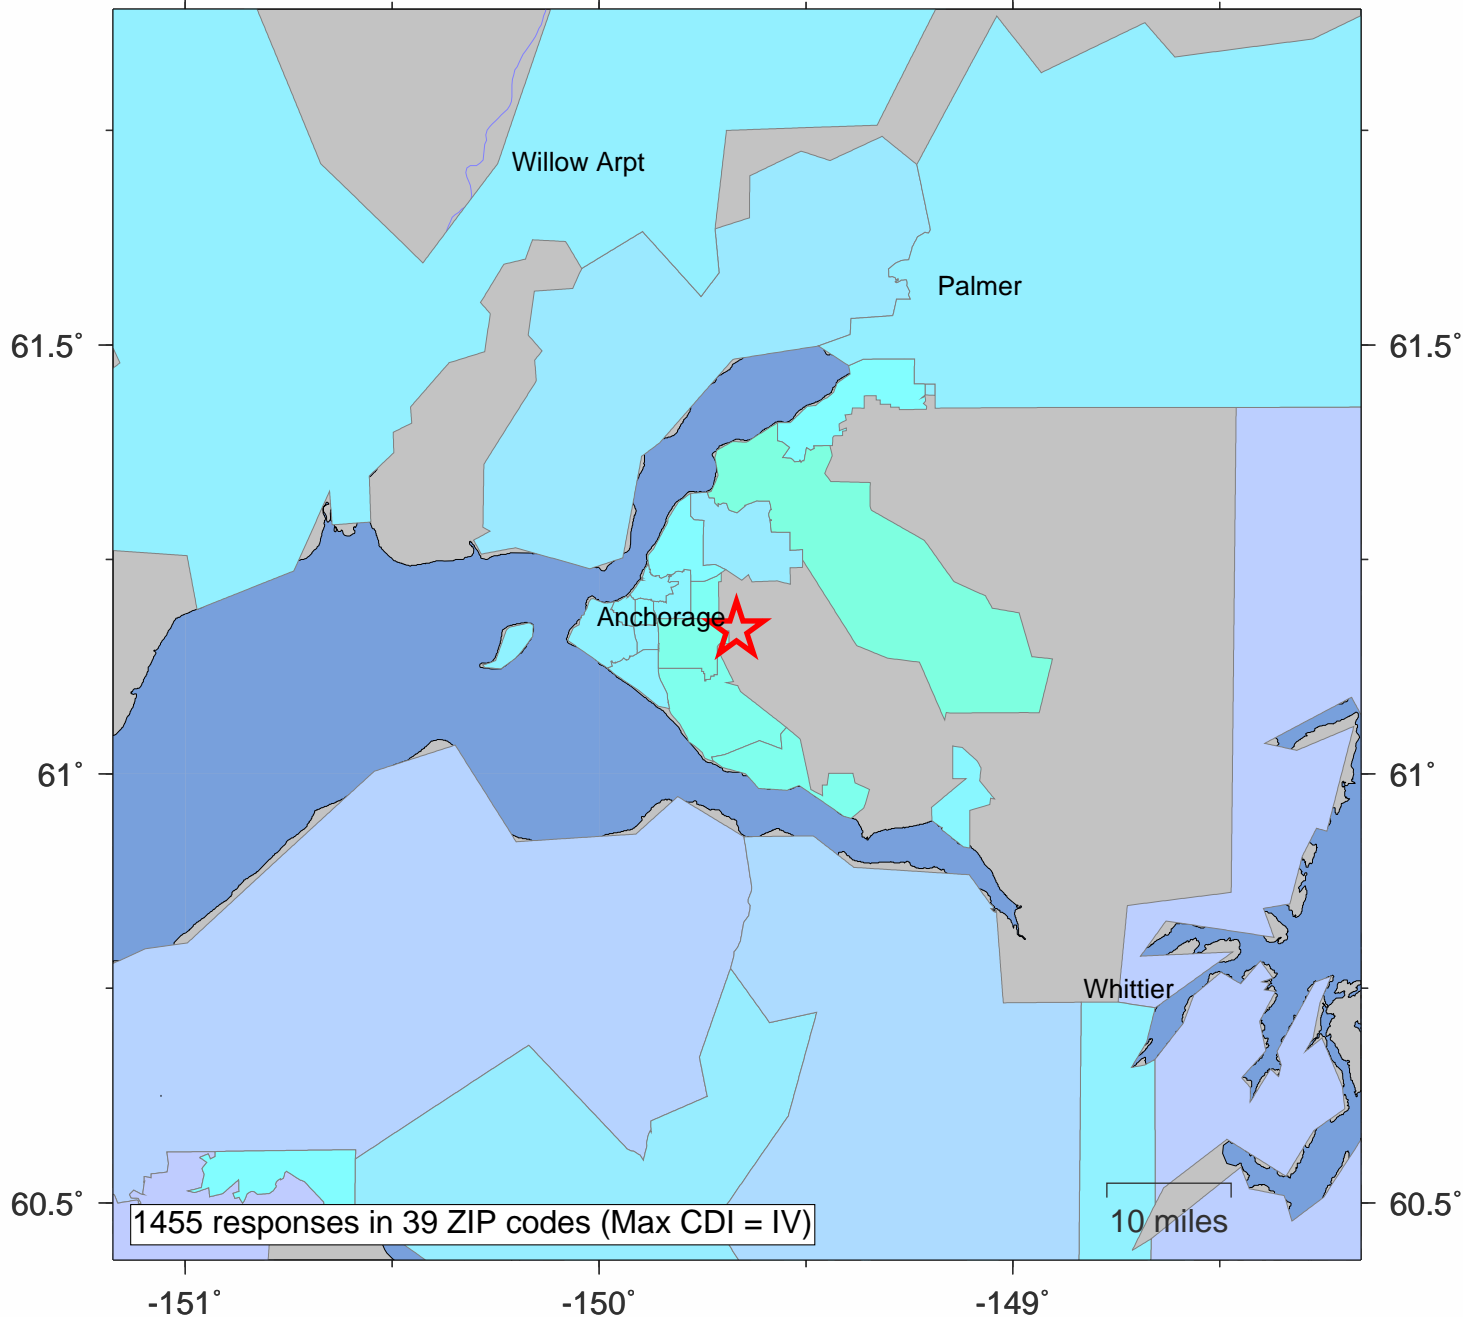

USGS Community Internet Intensity Map SOUTHERN ALASKA

Jul 27 2006 05:18:01 AKDT 61.1679N 149.6681W M4.8 Depth: 30 km ID:ak00067294

| INTENSITY | I | II-III | IV | V | VI | VII | VIII | IX | X+ |
|-----------|----------|--------|-------|------------|--------|-------------|----------------|---------|----------|
| SHAKING | Not felt | Weak | Light | Moderate | Strong | Very strong | Severe | Violent | Extreme |
| DAMAGE | none | none | none | Very light | Light | Moderate | Moderate/Heavy | Heavy | V. Heavy |

Processed: Tue Sep 30 03:39:57 2008