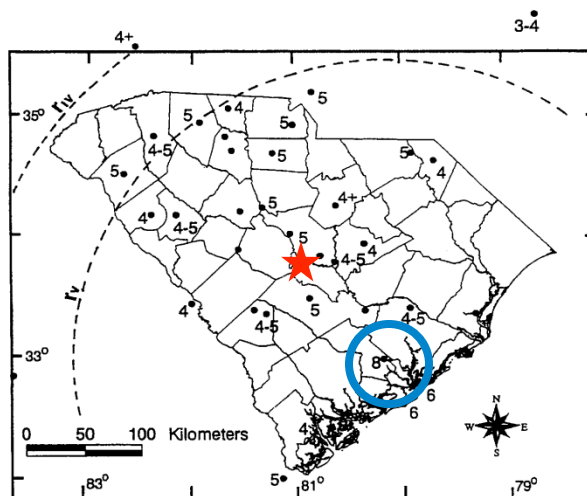

CEUS - SSC: Pre - 1886 South Carolina Earthquakes

CEUS - SSC: Aftershocks 1886 - 1889

October 22, 1886 10:20 UTC

▲ Figure 1. Intensity data for the earthquake on October 22, 1886 at 10:20 UTC. The assigned radii for intensities IV and V are shown by dashed arcs.

October 22, 1886 19:45 UTC

▲ Figure 2. Intensity data for the earthquake on October 22, 1886 at 19:45 UTC. The assigned radii for intensities IV and V are shown by dashed arcs.