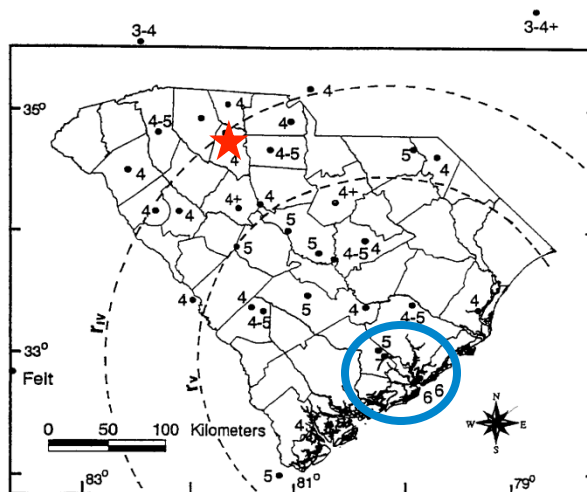

CEUS - SSC: Pre - 1886 South Carolina Earthquakes

CEUS - SSC: Aftershocks 1886 - 1889

October 22, 1886 10:20 UTC

▲ Figure 1. Intensity data for the earthquake on October 22, 1886 at 10:20 UTC. The assigned radii for intensities IV and V are shown by dashed arcs.

October 22, 1886 19:45 UTC

▲ Figure 2. Intensity data for the earthquake on October 22, 1886 at 19:45 UTC. The assigned radii for intensities IV and V are shown by dashed arcs.