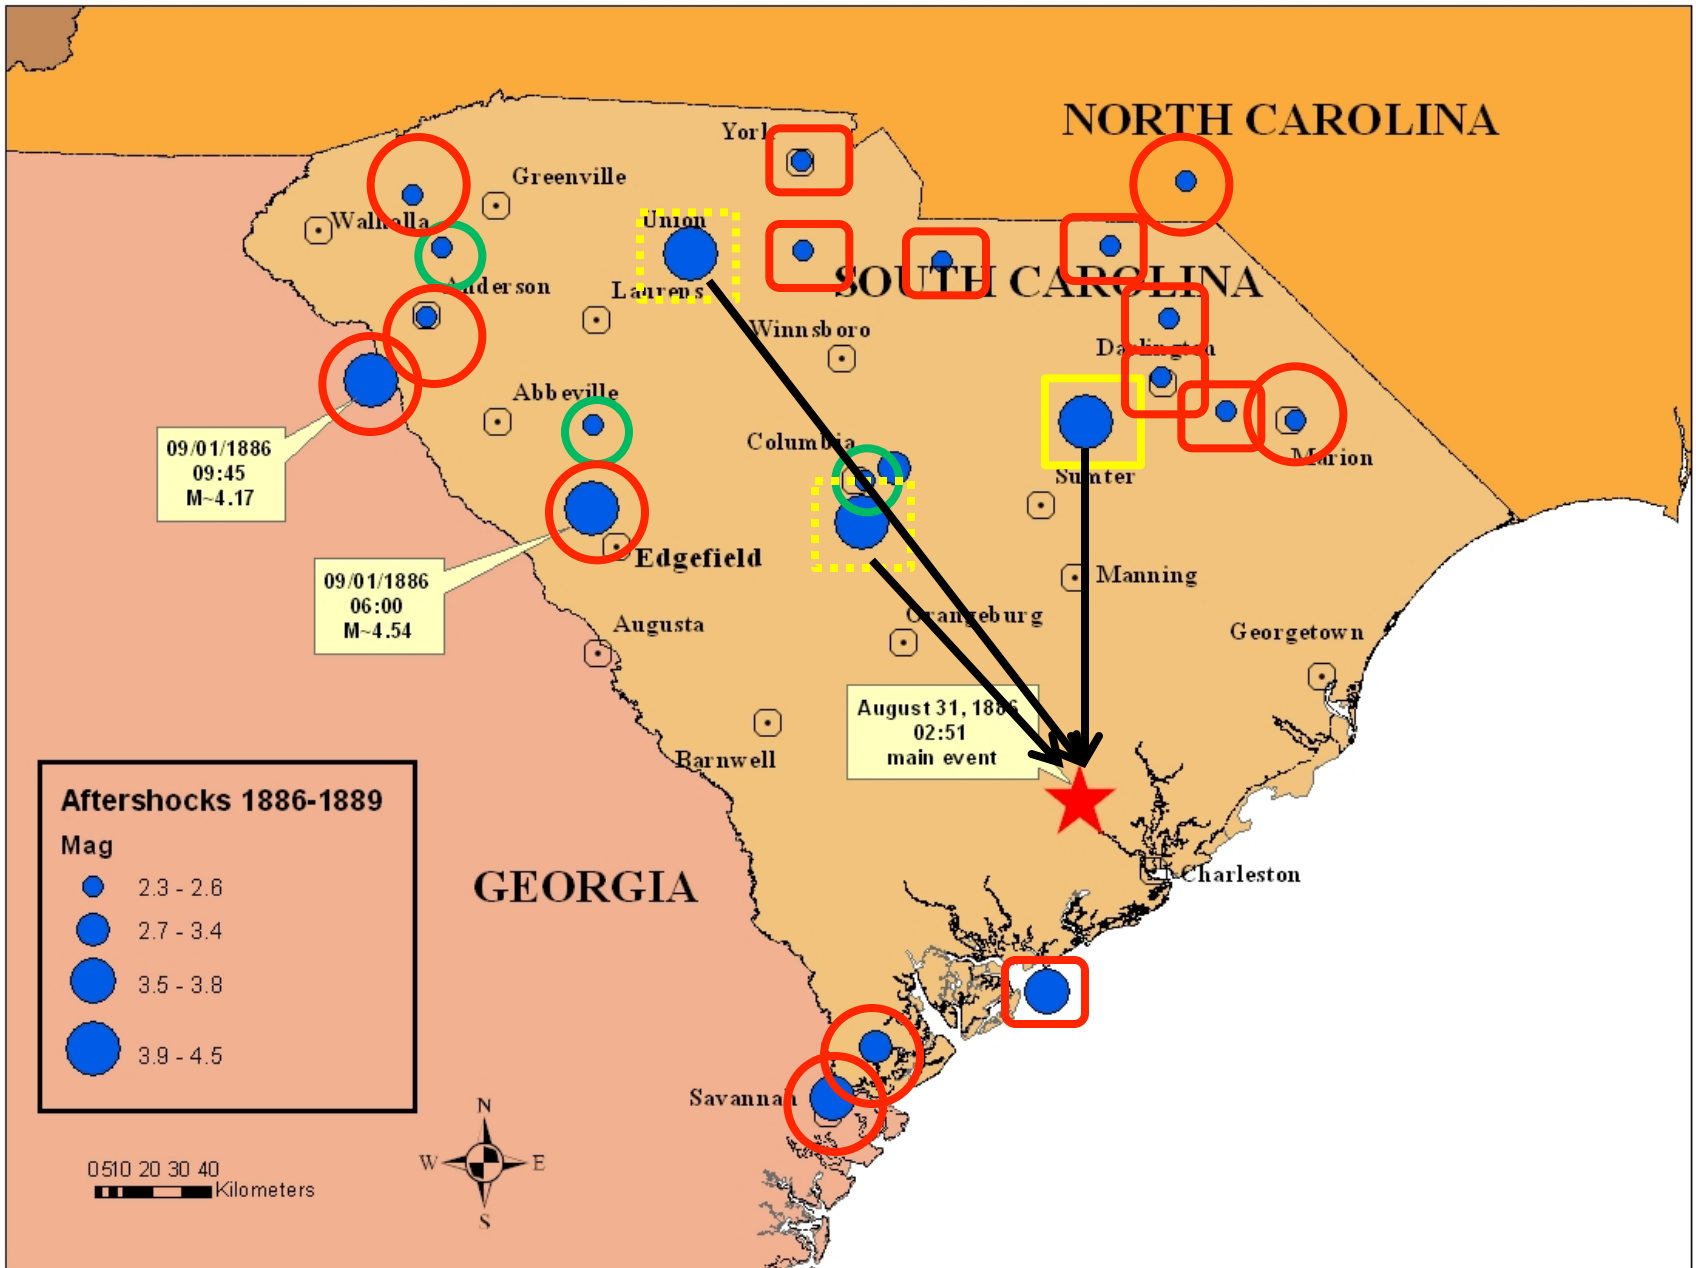

CEUS - SSC: Pre - 1886 South Carolina Earthquakes

CEUS - SSC: Aftershocks 1886 - 1889

October 22, 1886 10:20 UTC

▲ Figure 1. Intensity data for the earthquake on October 22, 1886 at 10:20 UTC. The assigned radii for intensities IV and V are shown by dashed arcs.

October 22, 1886 19:45 UTC

▲ Figure 2. Intensity data for the earthquake on October 22, 1886 at 19:45 UTC. The assigned radii for intensities IV and V are shown by dashed arcs.