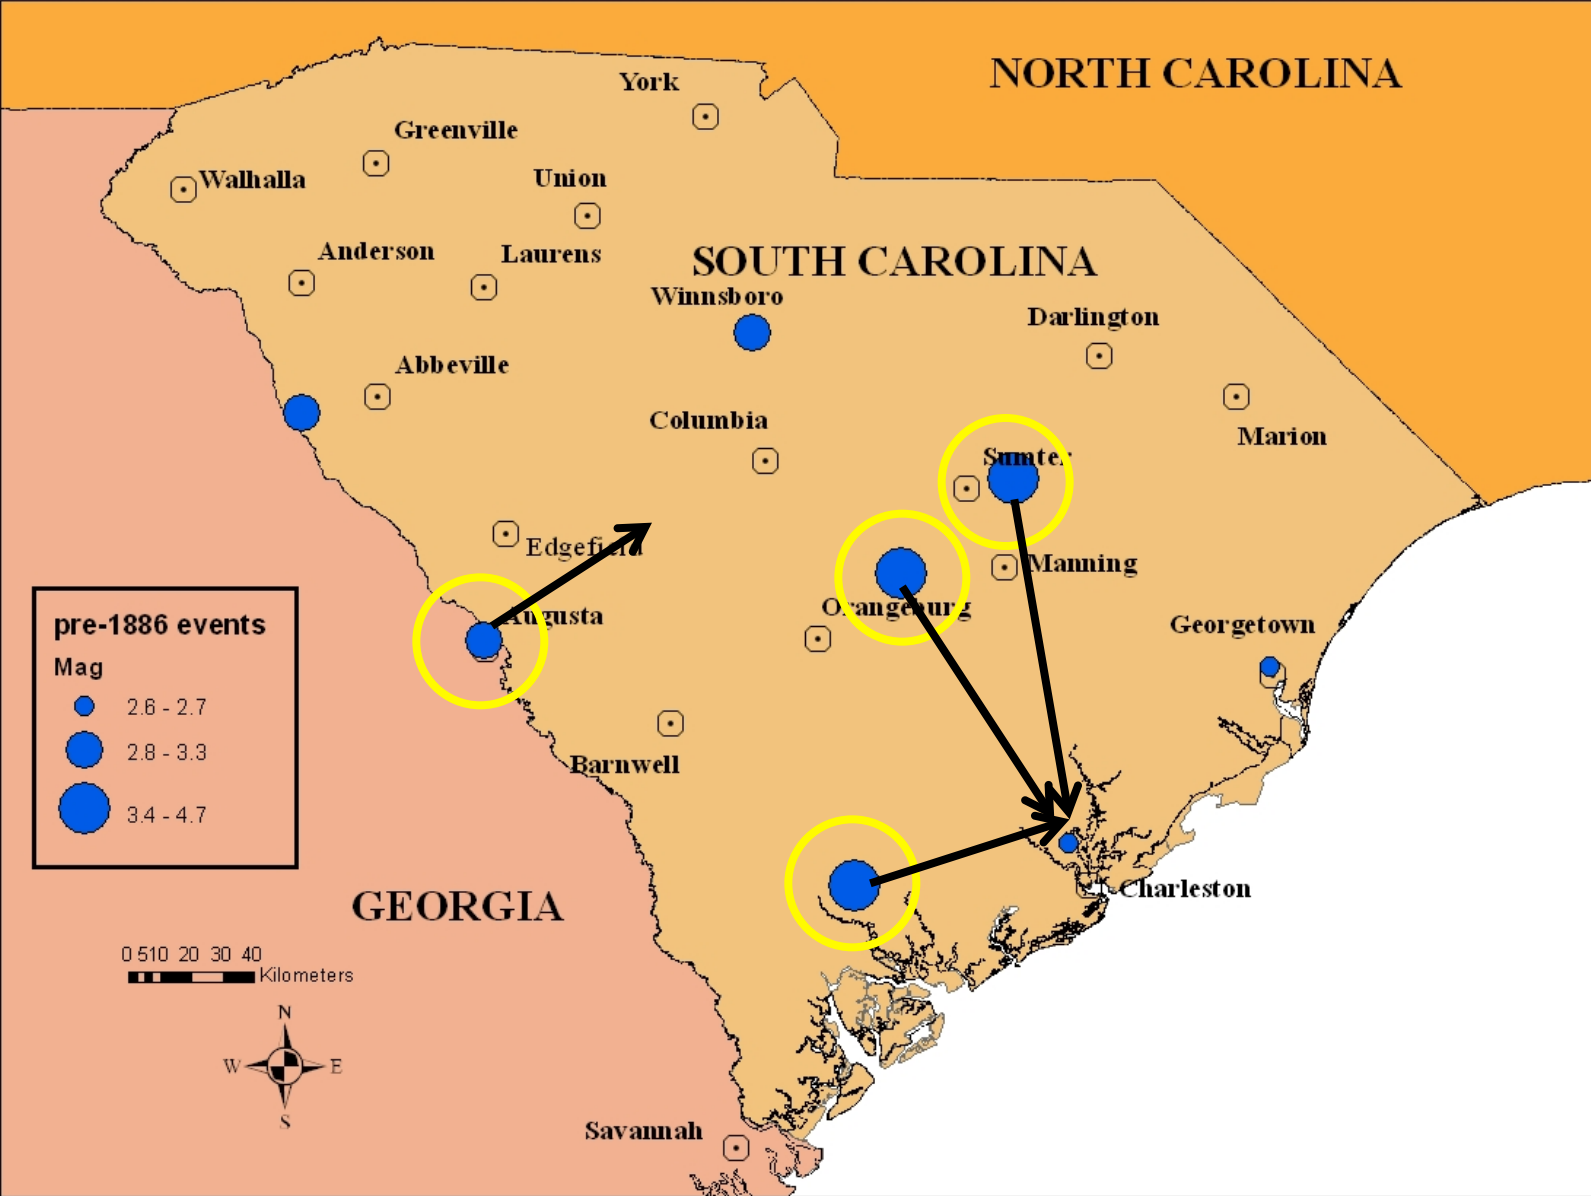

CEUS - SSC: Pre - 1886 South Carolina Earthquakes

CEUS - SSC: Aftershocks 1886 - 1889

October 22, 1886 10:20 UTC

▲ Figure 1. Intensity data for the earthquake on October 22, 1886 at 10:20 UTC. The assigned radii for intensities IV and V are shown by dashed arcs.

October 22, 1886 19:45 UTC

▲ Figure 2. Intensity data for the earthquake on October 22, 1886 at 19:45 UTC. The assigned radii for intensities IV and V are shown by dashed arcs.