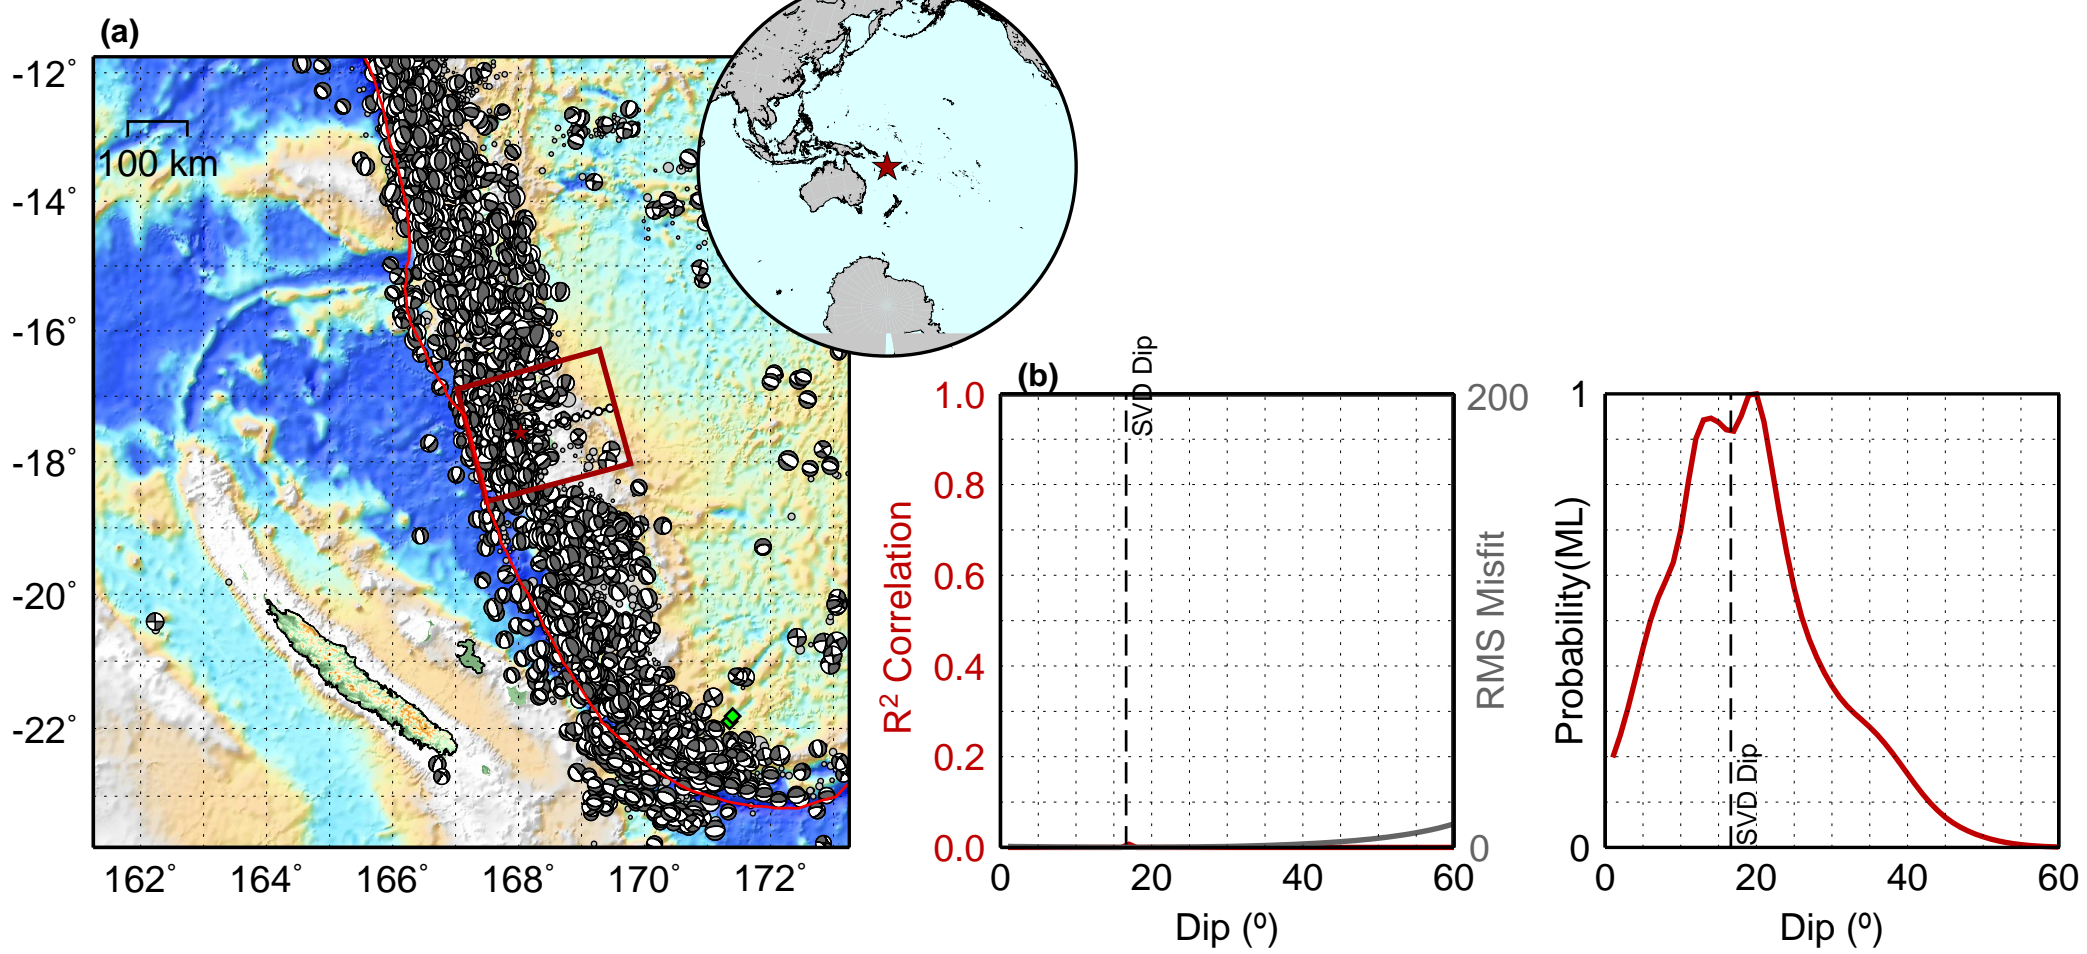

vanuat: VANUATU ISLANDS
Cross Section Width = +/- 100 km

(e)