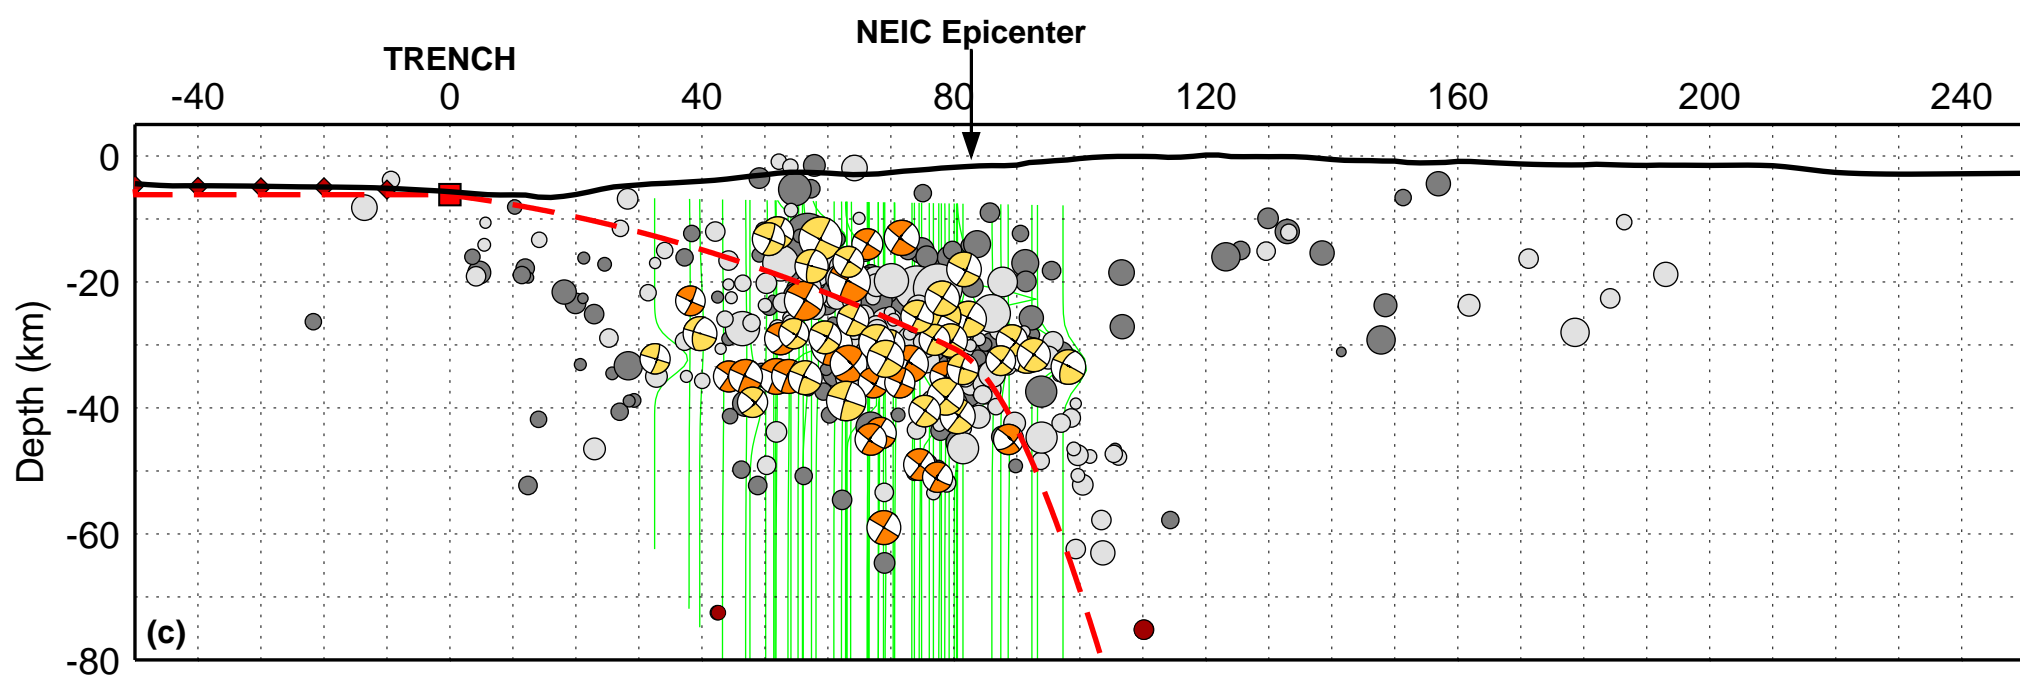

vanuat: VANUATU ISLANDS
Cross Section Width = +/- 100 km

(e)