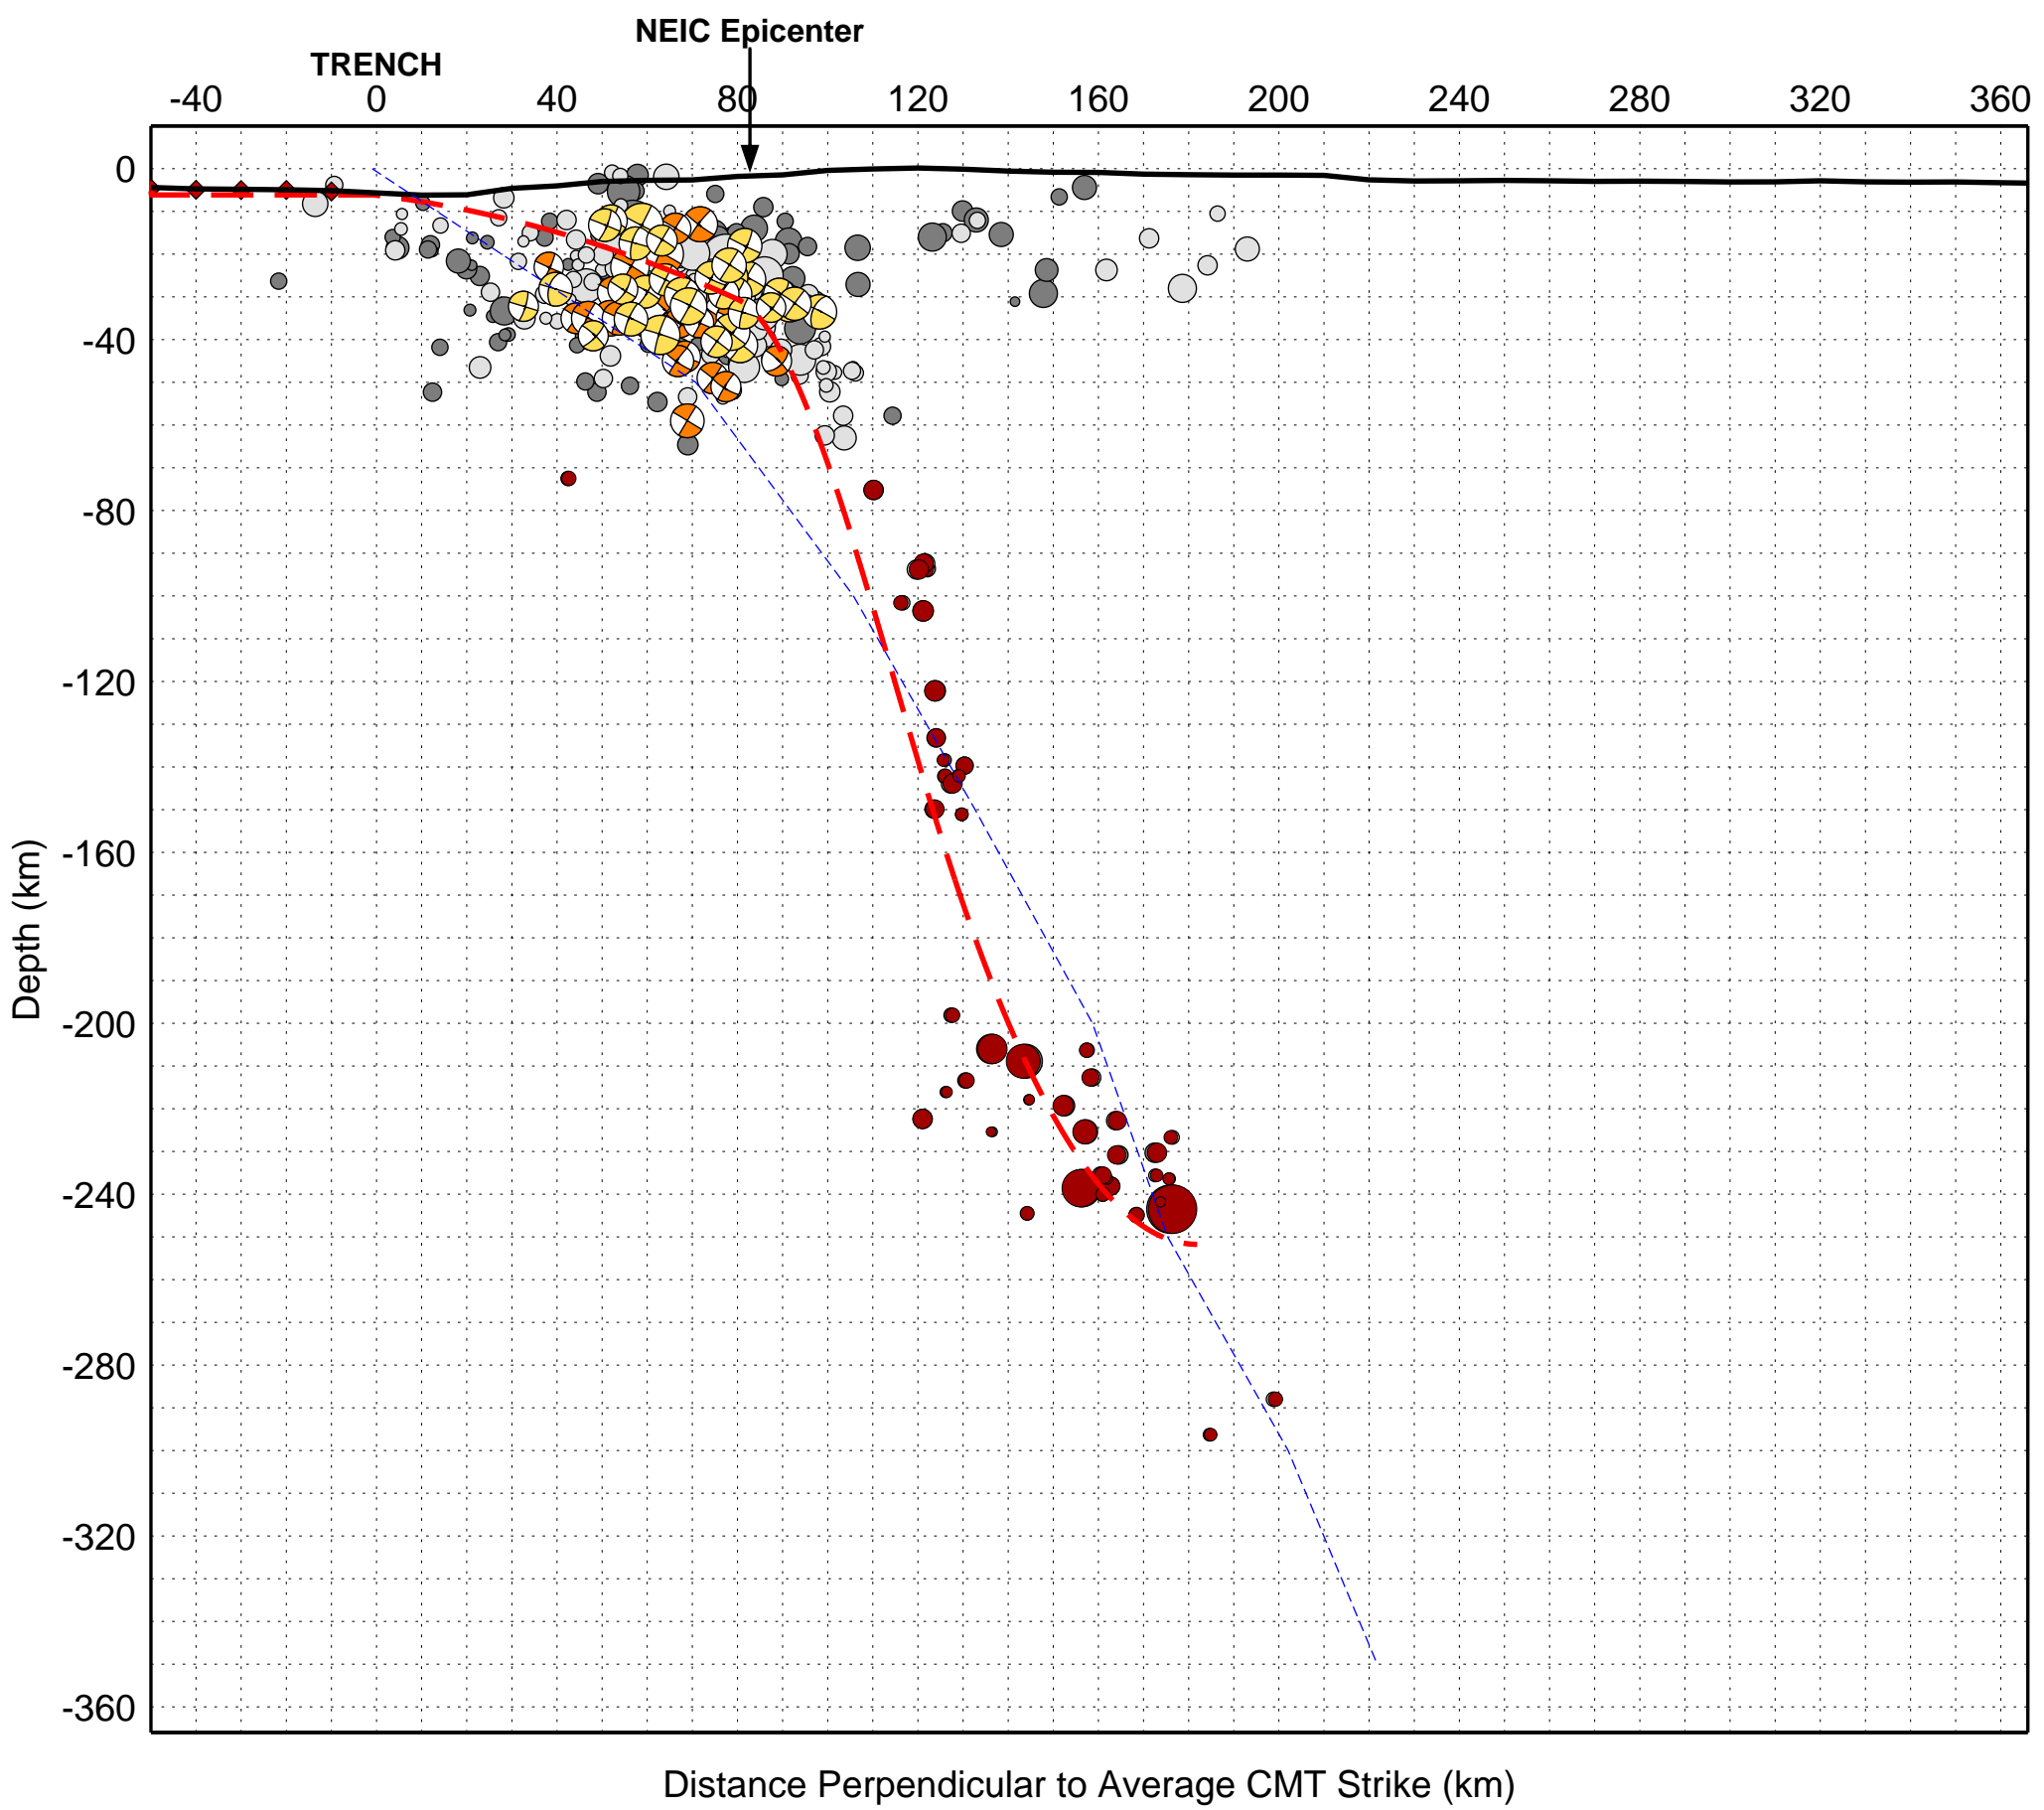

vanuat: VANUATU ISLANDS
Cross Section Width = +/- 100 km

(e)