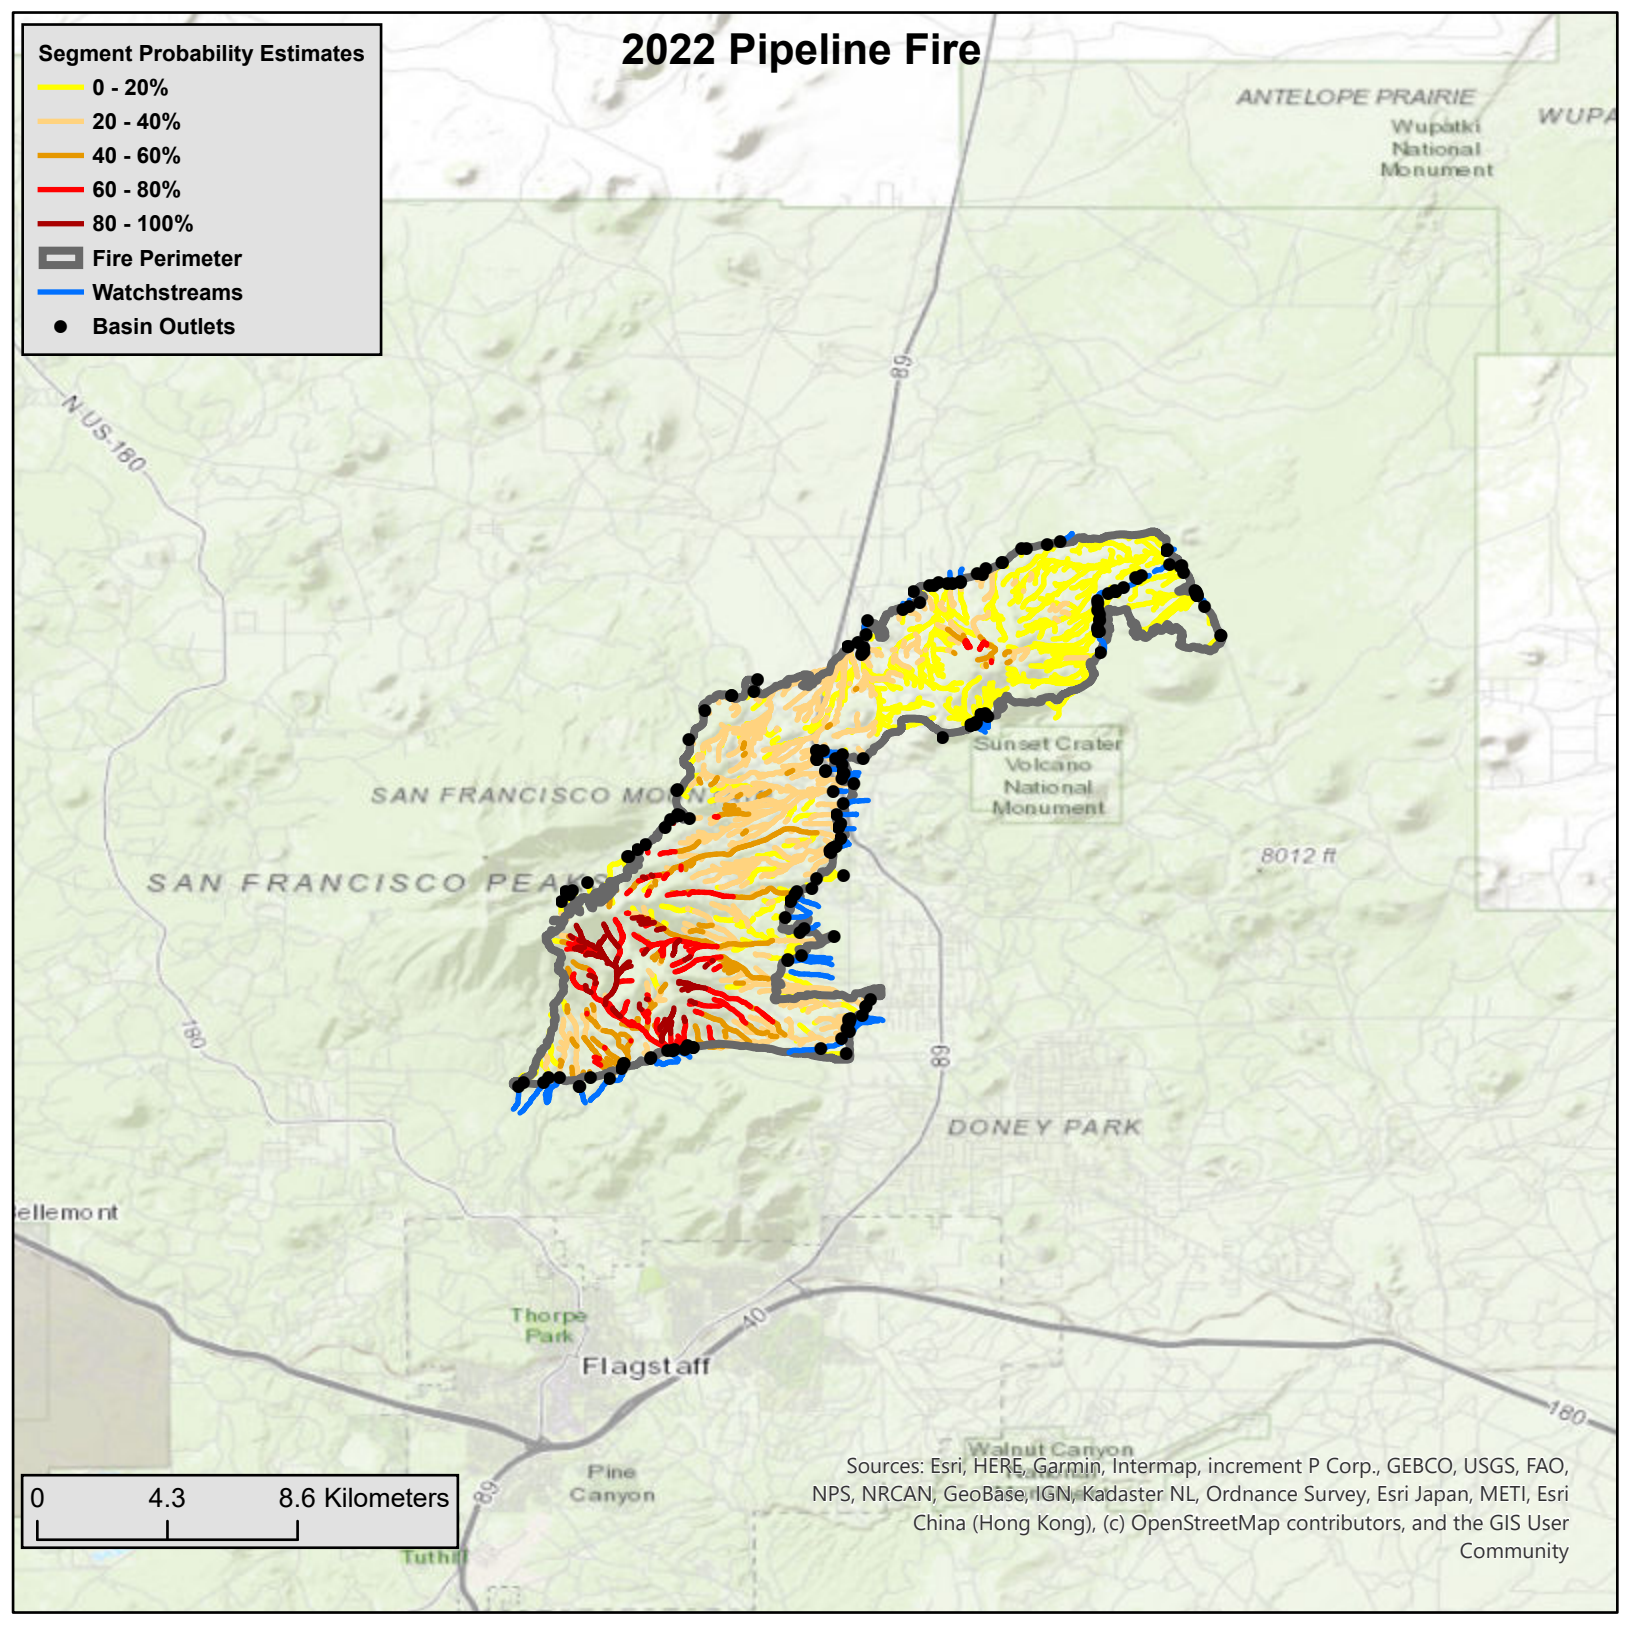

2022 Pipeline Fire

Segment Probability Estimates

- 0 - 20%
- 20 - 40%
- 40 - 60%
- 60 - 80%
- 80 - 100%
- Fire Perimeter
- Watchstreams
- Basin Outlets

ANTELOPE PRAIRIE
Wupatki
National
Monument

SAN FRANCISCO MOUNTAIN

SAN FRANCISCO PEAKS

Sunset Crater
Volcano
National
Monument

8012 ft

DONEY PARK

Flagstaff

Flagstaff

Pine
Canyon

Walnut Canyon