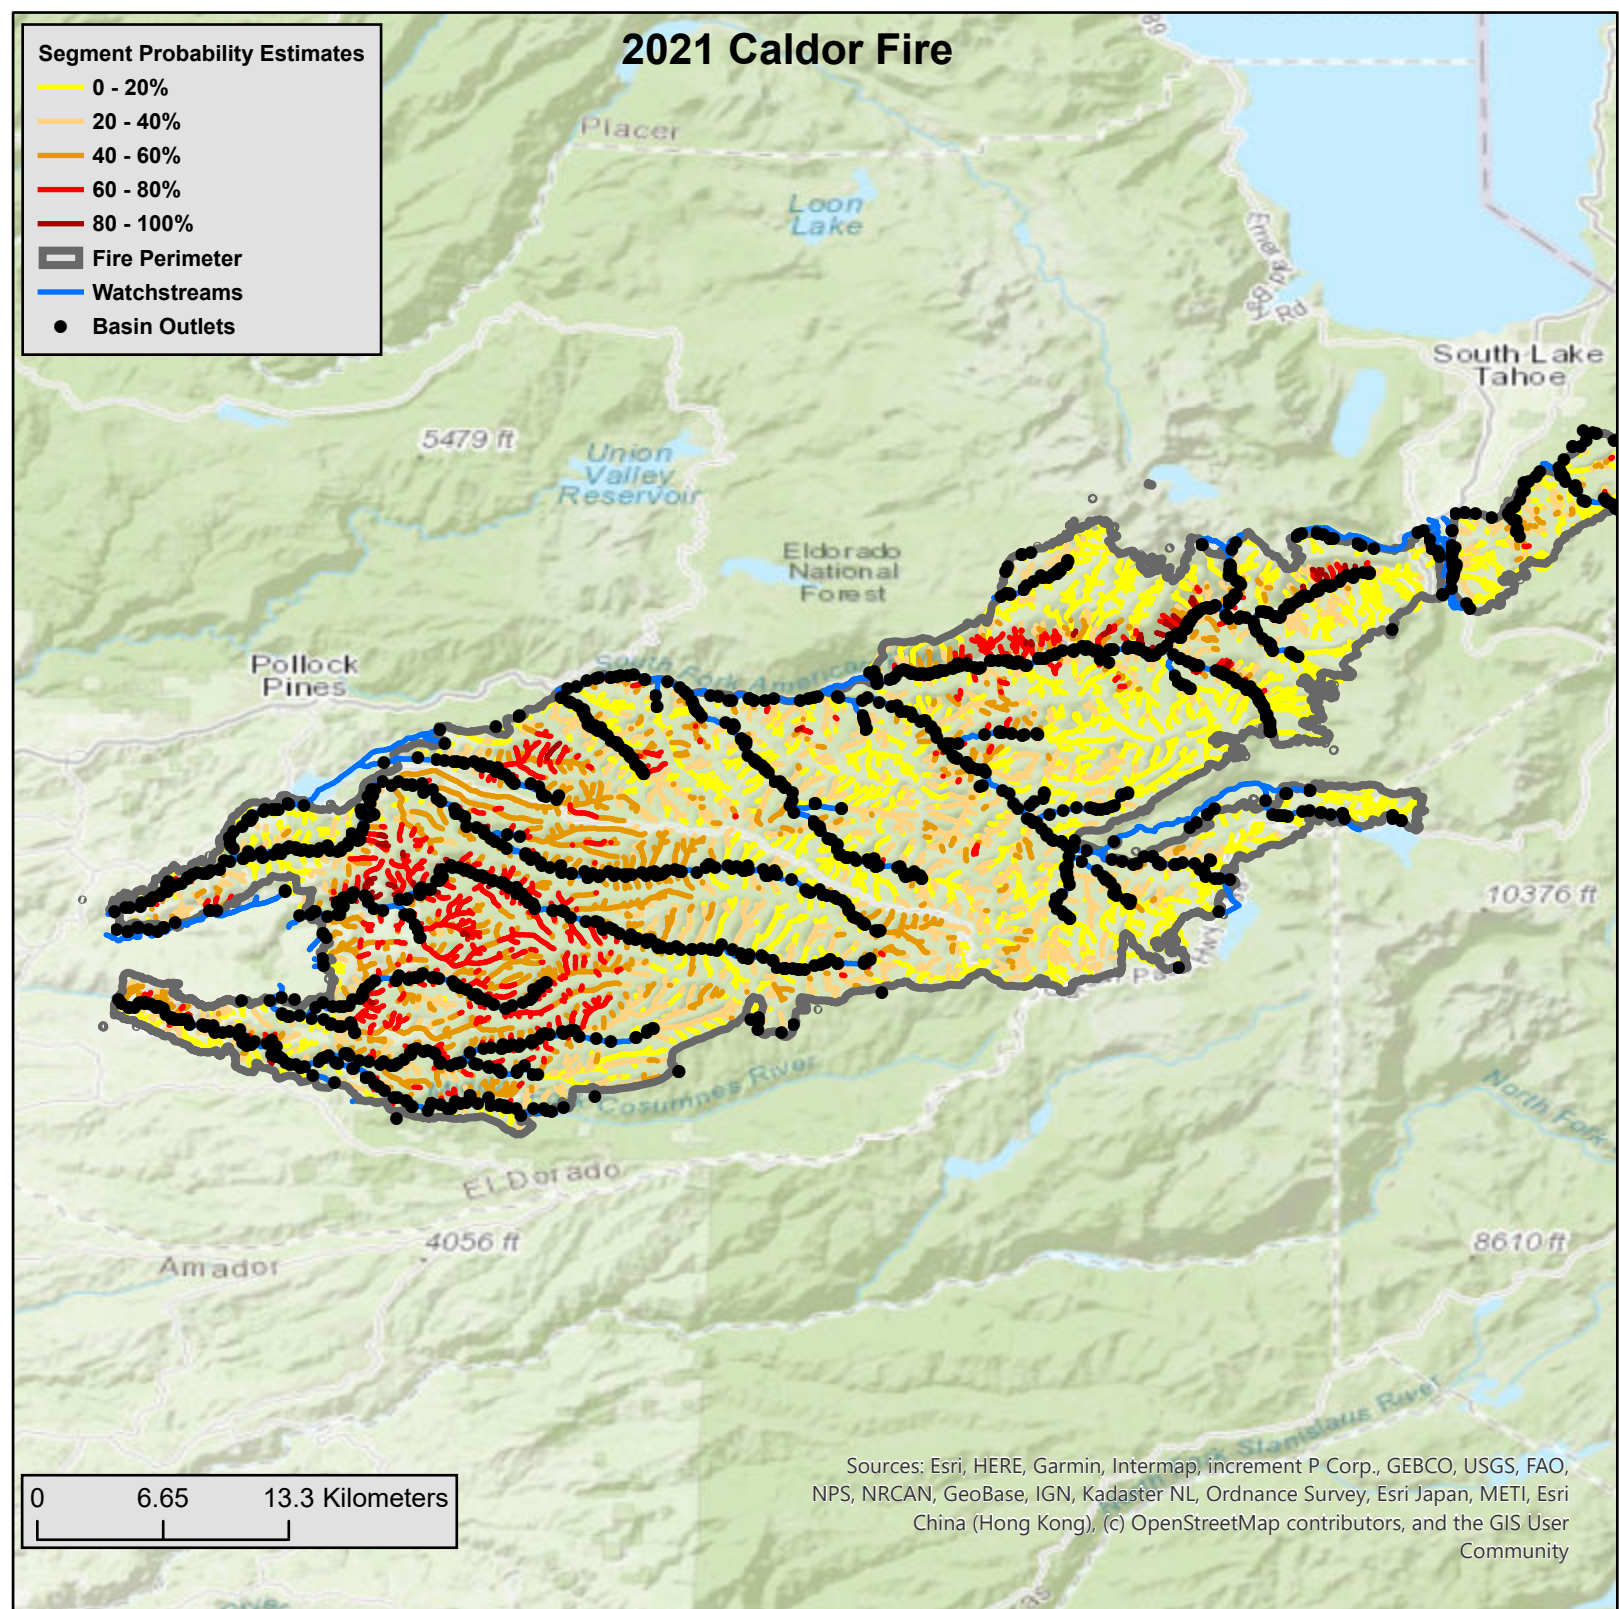

# 2021 Caldor Fire

## Segment Probability Estimates

- 0 - 20%
- 20 - 40%
- 40 - 60%
- 60 - 80%
- 80 - 100%
- Fire Perimeter
- Watchstreams
- Basin Outlets

Sources: Esri, HERE, Garmin, Intermap, increment P Corp., GEBCO, USGS, FAO, NPS, NRCAN, GeoBase, IGN, Kadaster NL, Ordnance Survey, Esri Japan, METI, Esri China (Hong Kong), (c) OpenStreetMap contributors, and the GIS User Community

0 6.65 13.3 Kilometers