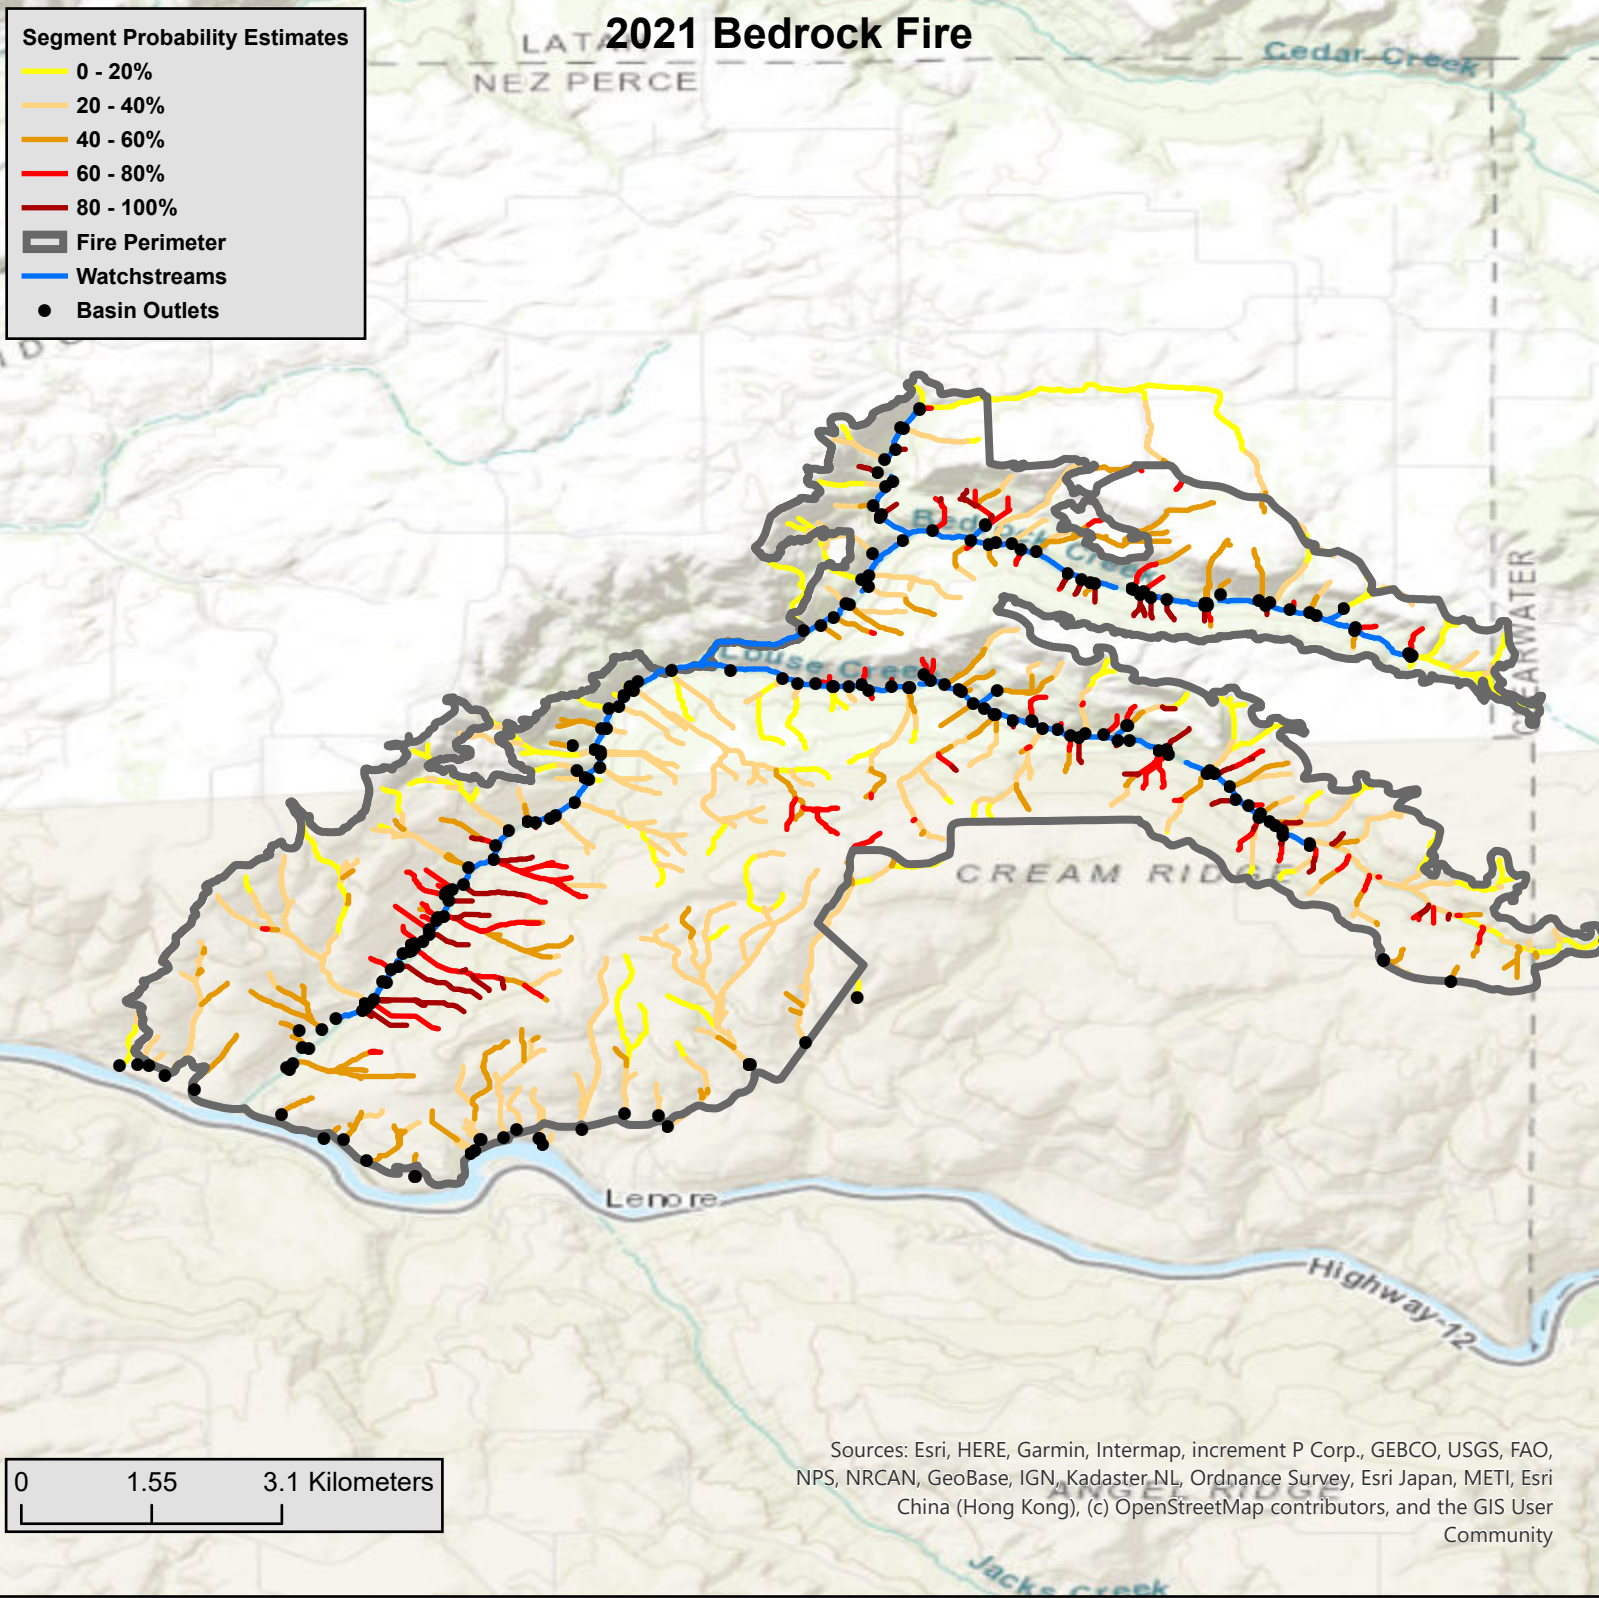

# 2021 Bedrock Fire

## Segment Probability Estimates

- 0 - 20%
- 20 - 40%
- 40 - 60%
- 60 - 80%
- 80 - 100%

Fire Perimeter

Watchstreams

Basin Outlets

0 1.55 3.1 Kilometers

Sources: Esri, HERE, Garmin, Intermap, increment P Corp., GEBCO, USGS, FAO, NPS, NRCAN, GeoBase, IGN, Kadaster NL, Ordnance Survey, Esri Japan, METI, Esri China (Hong Kong), (c) OpenStreetMap contributors, and the GIS User Community