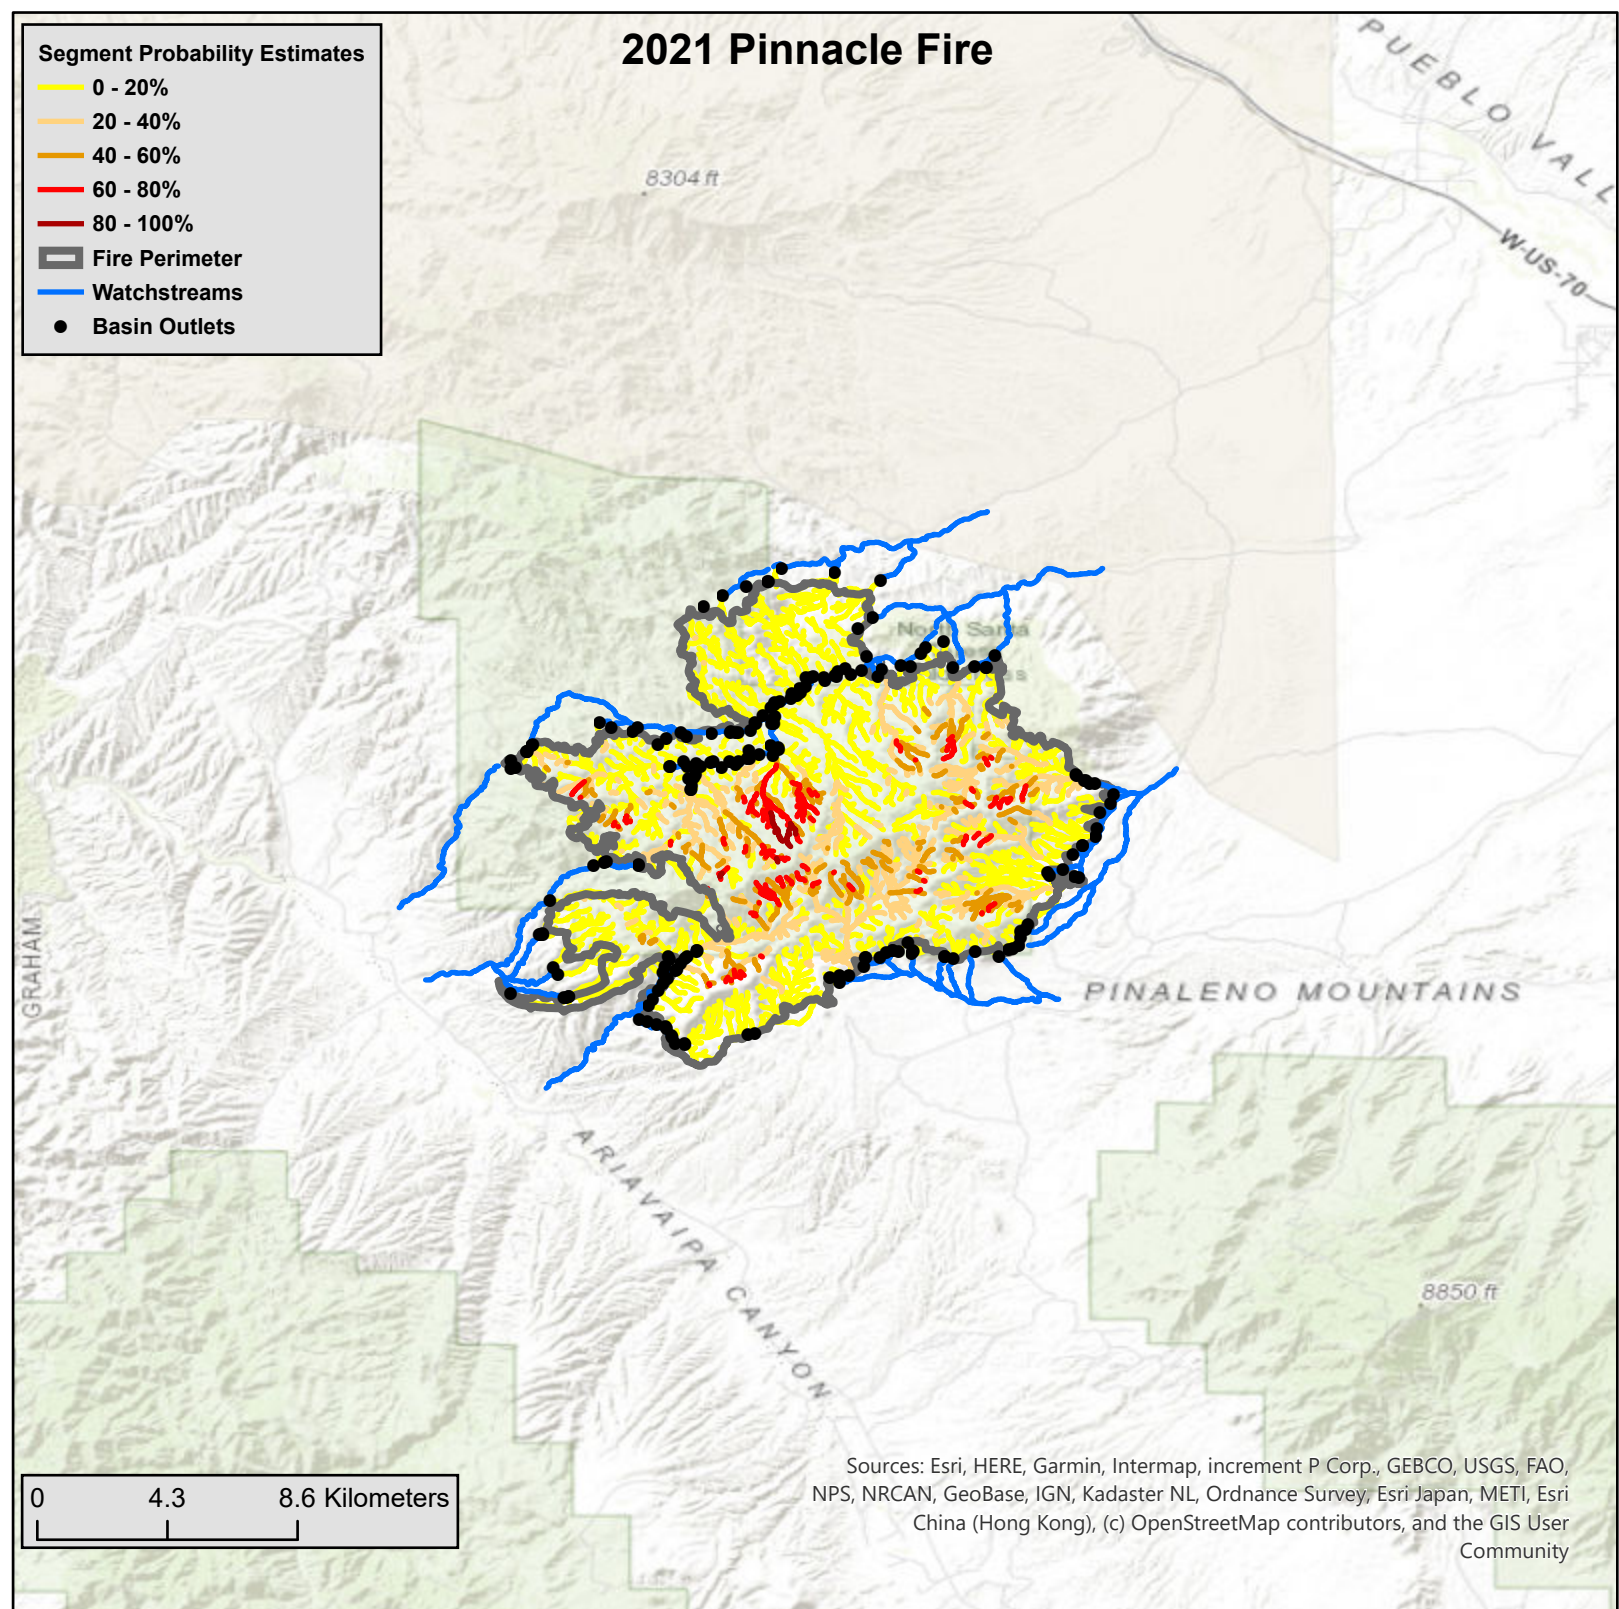

# 2021 Pinnacle Fire

## Segment Probability Estimates

- 0 - 20%
- 20 - 40%
- 40 - 60%
- 60 - 80%
- 80 - 100%

Fire Perimeter

Watchstreams

Basin Outlets

Sources: Esri, HERE, Garmin, Intermap, increment P Corp., GEBCO, USGS, FAO, NPS, NRCAN, GeoBase, IGN, Kadaster NL, Ordnance Survey, Esri Japan, METI, Esri China (Hong Kong), (c) OpenStreetMap contributors, and the GIS User Community