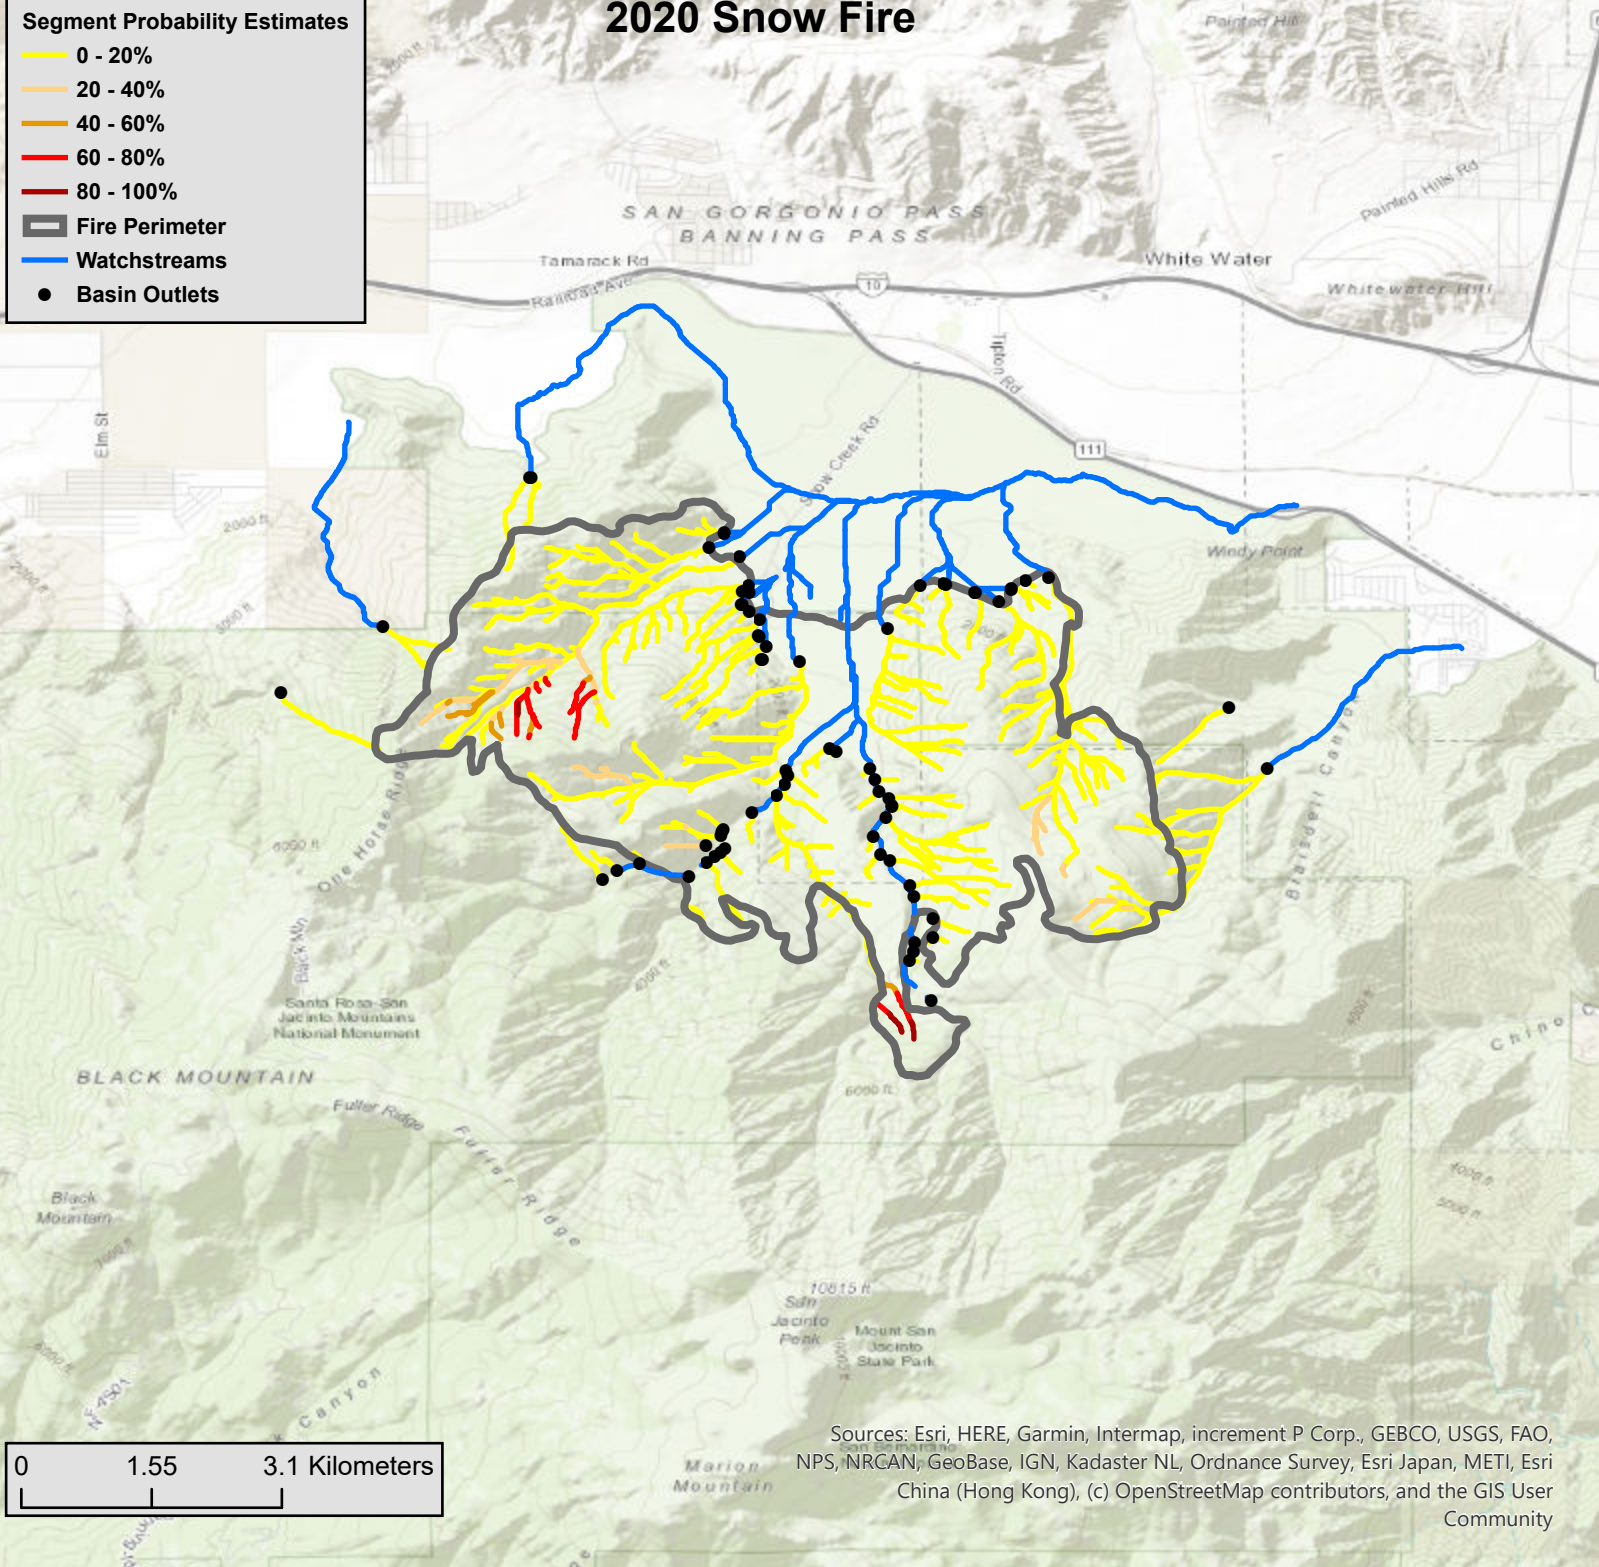

2020 Snow Fire

Segment Probability Estimates

- 0 - 20%
- 20 - 40%
- 40 - 60%
- 60 - 80%
- 80 - 100%

Fire Perimeter

Watchstreams

Basin Outlets

Sources: Esri, HERE, Garmin, Intermap, increment P Corp., GEBCO, USGS, FAO, NPS, NRCAN, GeoBase, IGN, Kadaster NL, Ordnance Survey, Esri Japan, METI, Esri China (Hong Kong), (c) OpenStreetMap contributors, and the GIS User Community