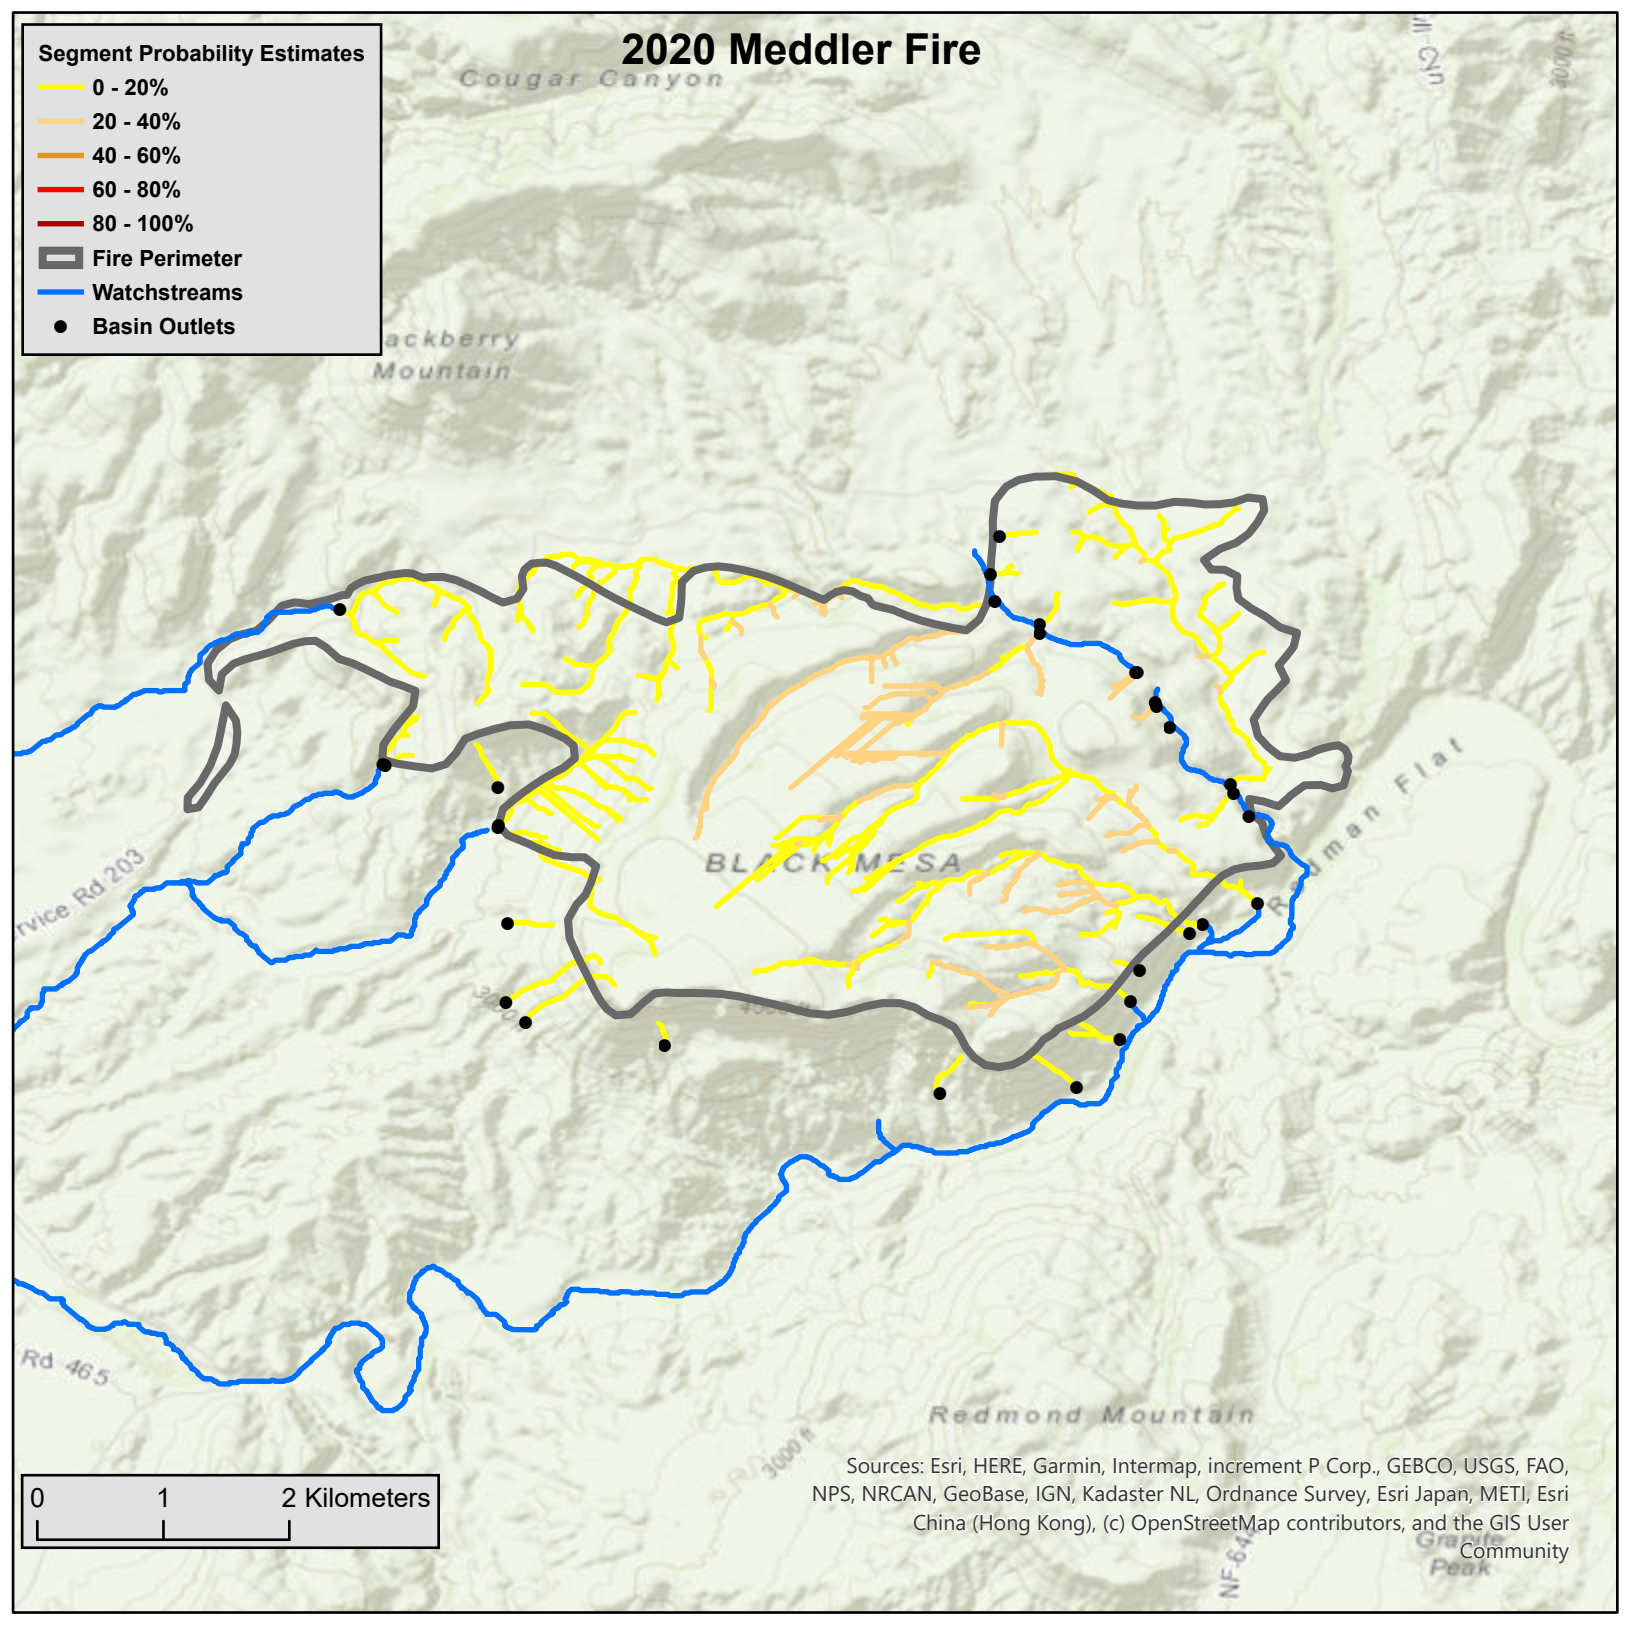

2020 Meddler Fire

Segment Probability Estimates

- 0 - 20%
- 20 - 40%
- 40 - 60%
- 60 - 80%
- 80 - 100%

Fire Perimeter

Watchstreams

Basin Outlets

Sources: Esri, HERE, Garmin, Intermap, increment P Corp., GEBCO, USGS, FAO, NPS, NRCAN, GeoBase, IGN, Kadaster NL, Ordnance Survey, Esri Japan, METI, Esri China (Hong Kong), (c) OpenStreetMap contributors, and the GIS User Community