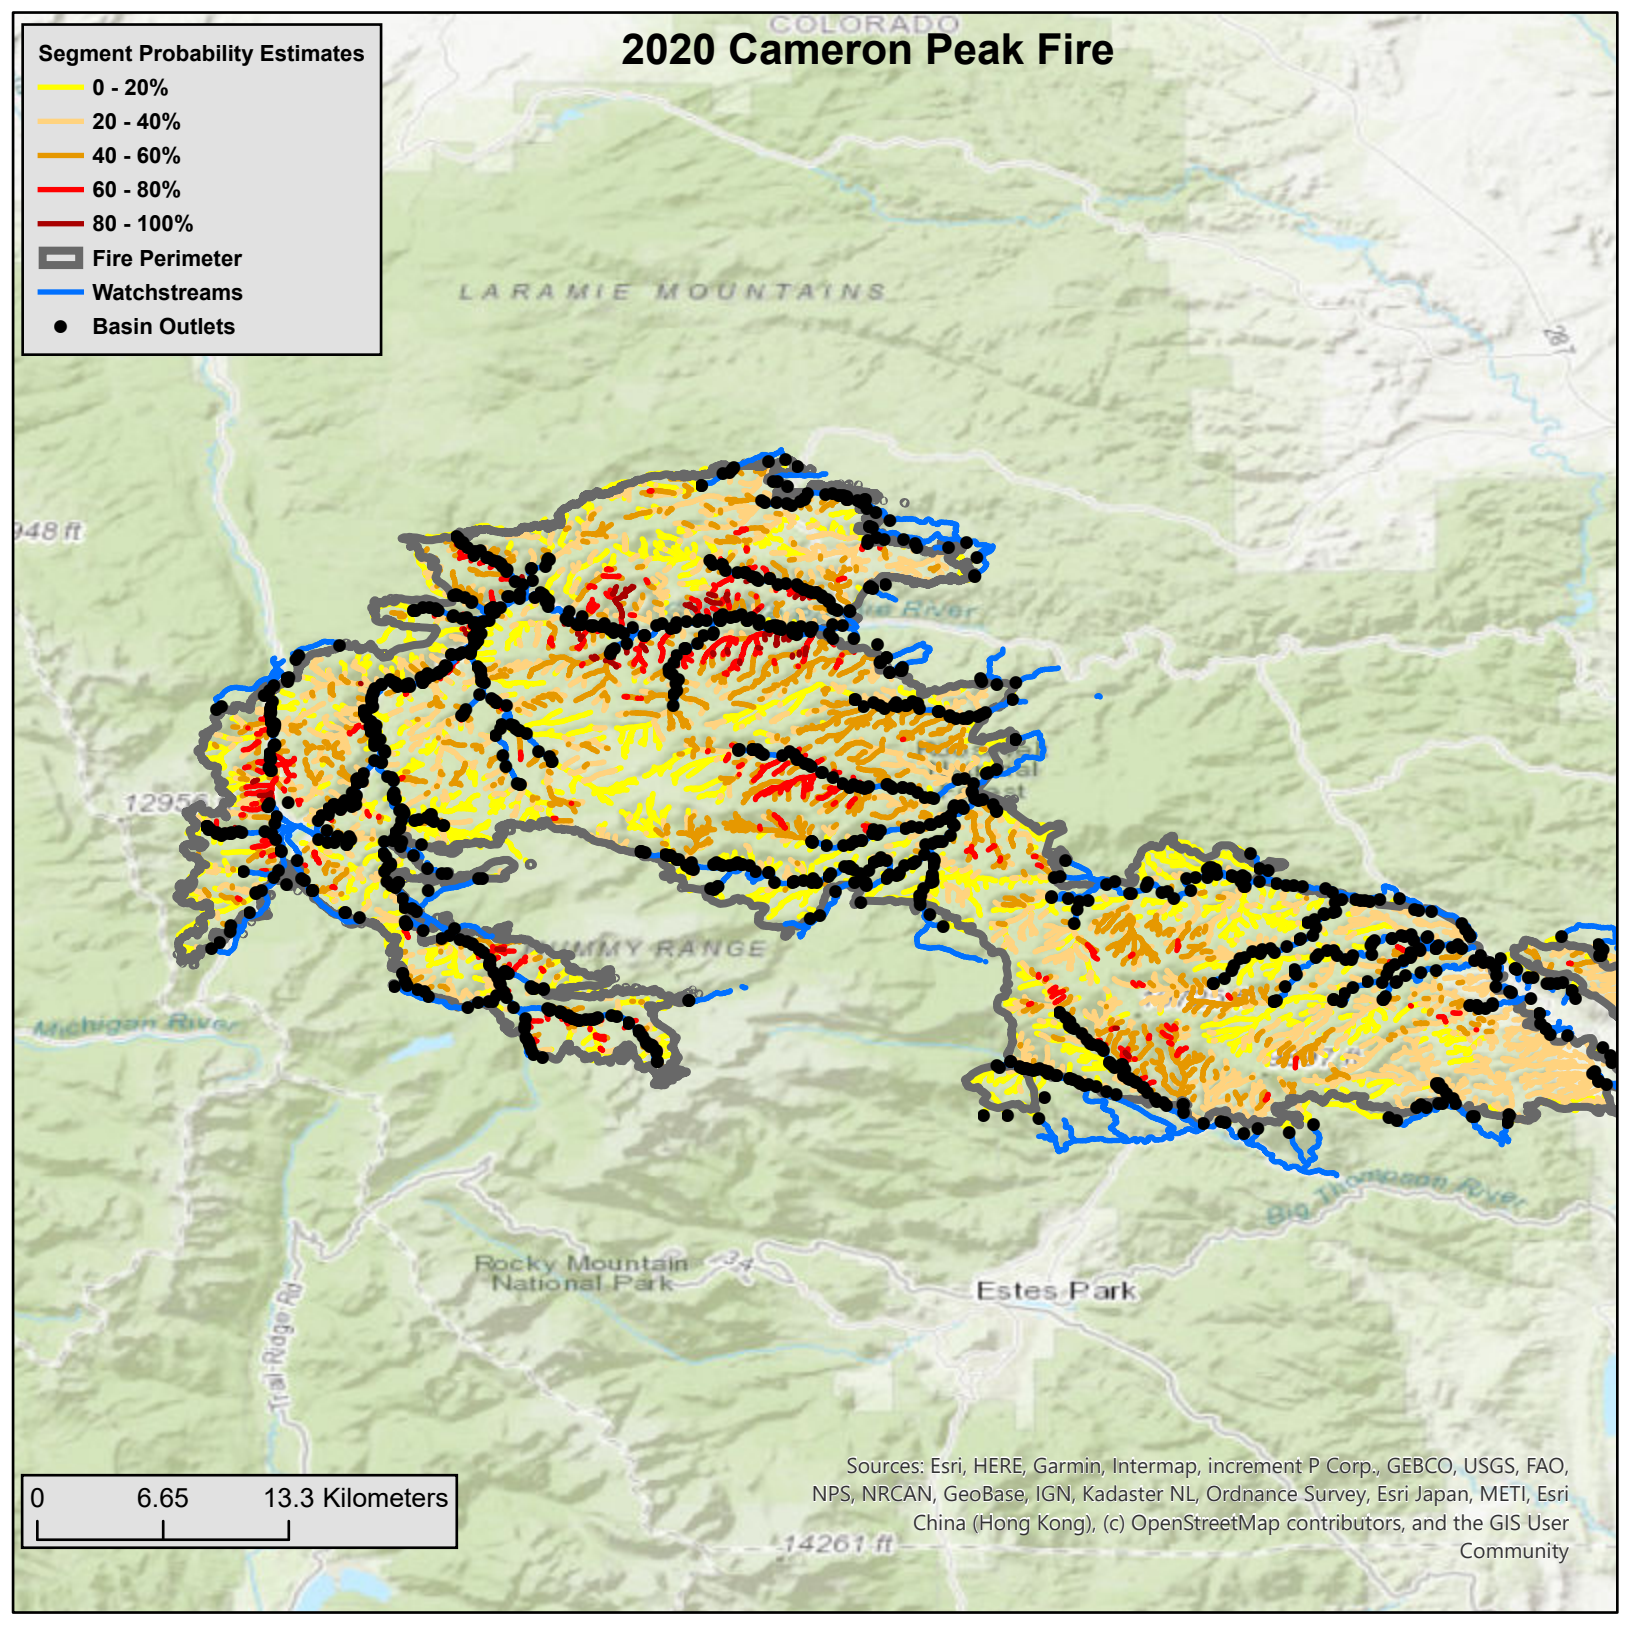

2020 Cameron Peak Fire

Segment Probability Estimates

- 0 - 20%
- 20 - 40%
- 40 - 60%
- 60 - 80%
- 80 - 100%

Fire Perimeter

Watchstreams

Basin Outlets

0 6.65 13.3 Kilometers

Sources: Esri, HERE, Garmin, Intermap, increment P Corp., GEBCO, USGS, FAO, NPS, NRCAN, GeoBase, IGN, Kadaster NL, Ordnance Survey, Esri Japan, METI, Esri China (Hong Kong), (c) OpenStreetMap contributors, and the GIS User Community