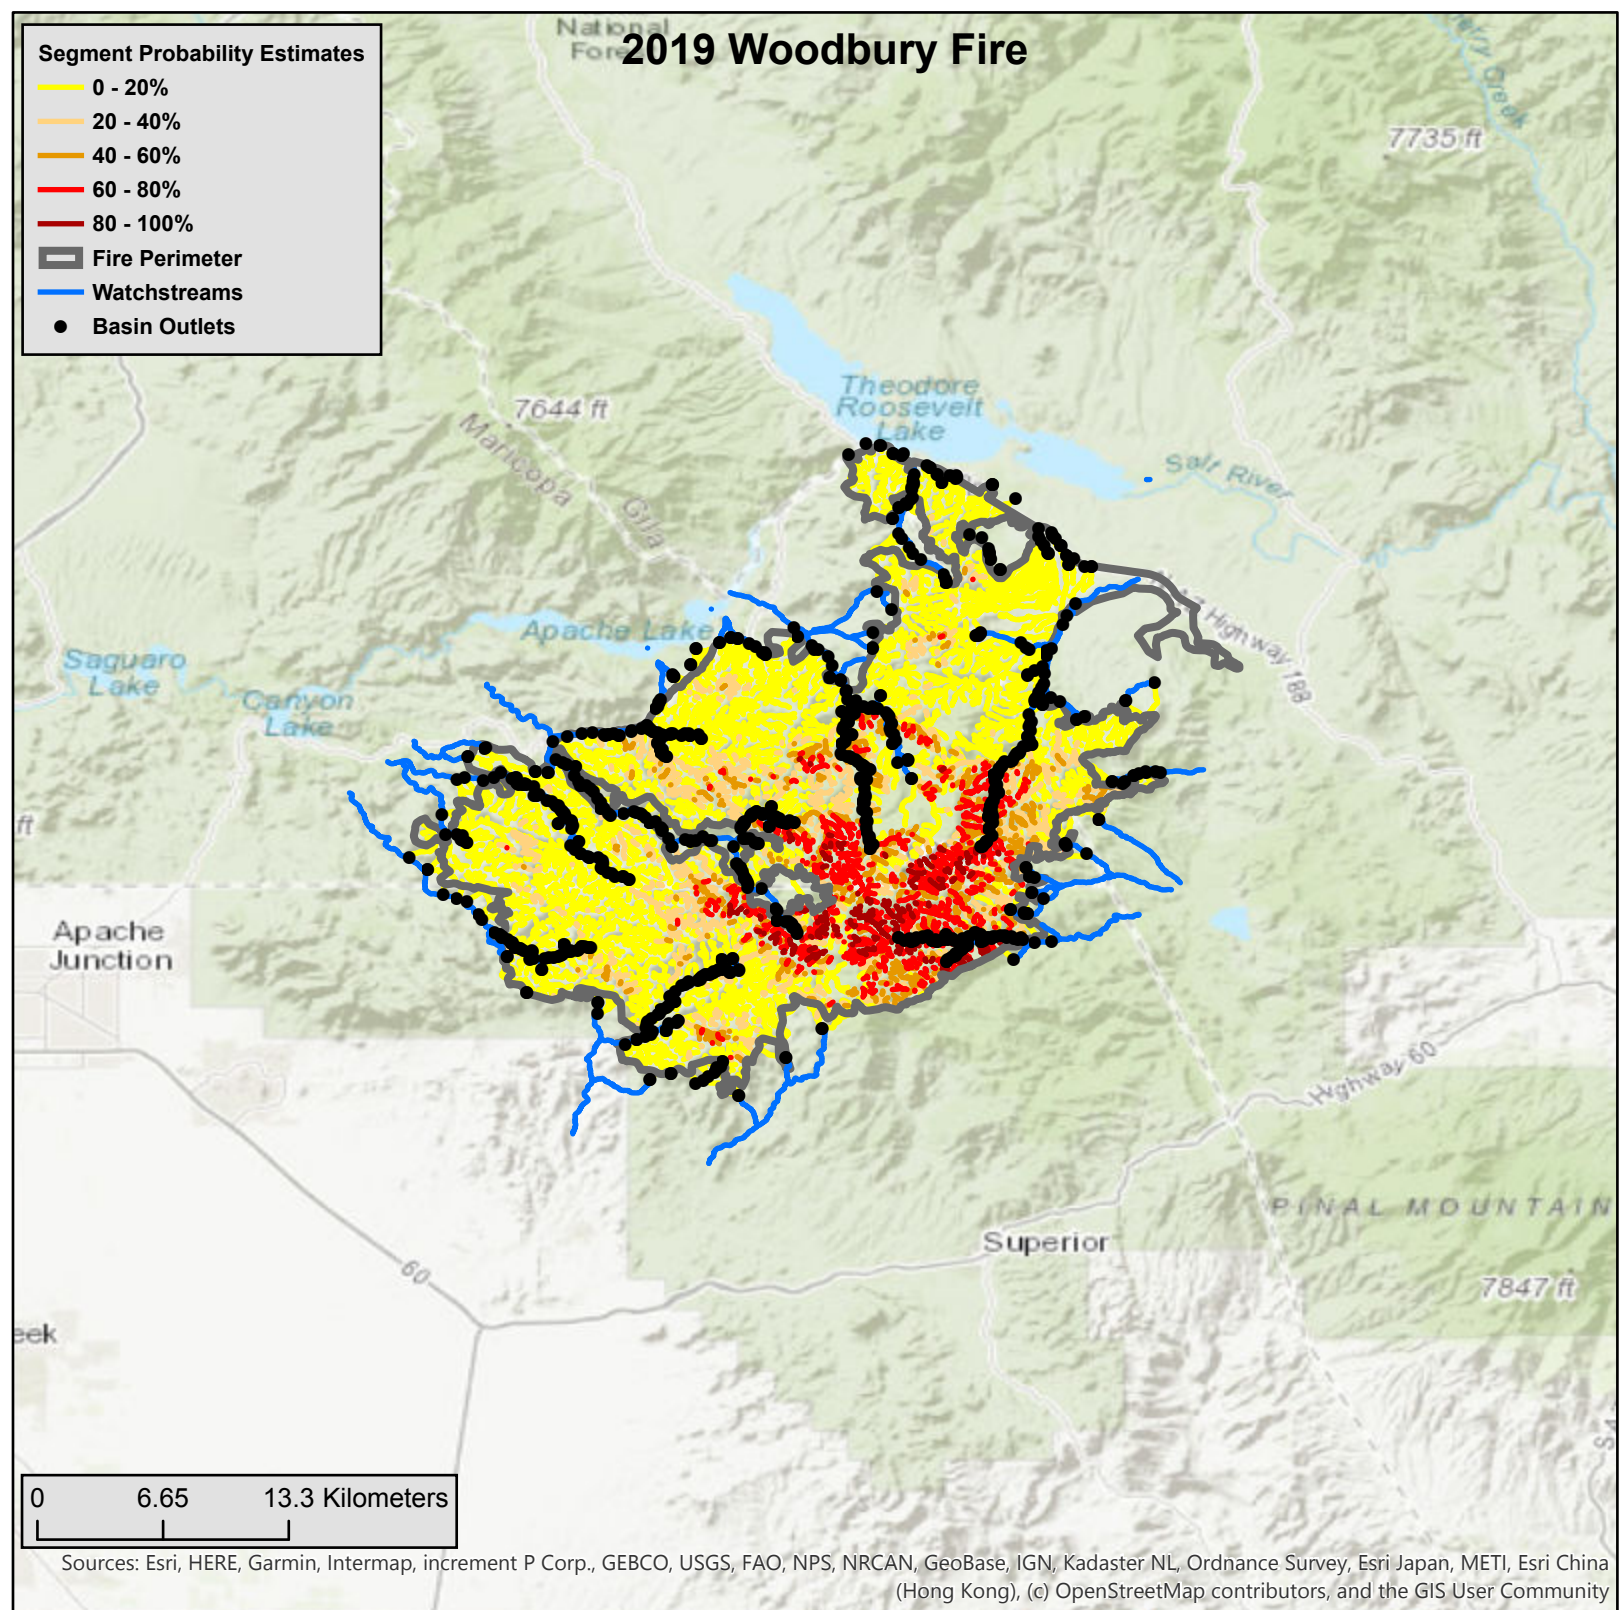

# 2019 Woodbury Fire

## Segment Probability Estimates

- 0 - 20%
- 20 - 40%
- 40 - 60%
- 60 - 80%
- 80 - 100%
- Fire Perimeter
- Watchstreams
- Basin Outlets

0 6.65 13.3 Kilometers