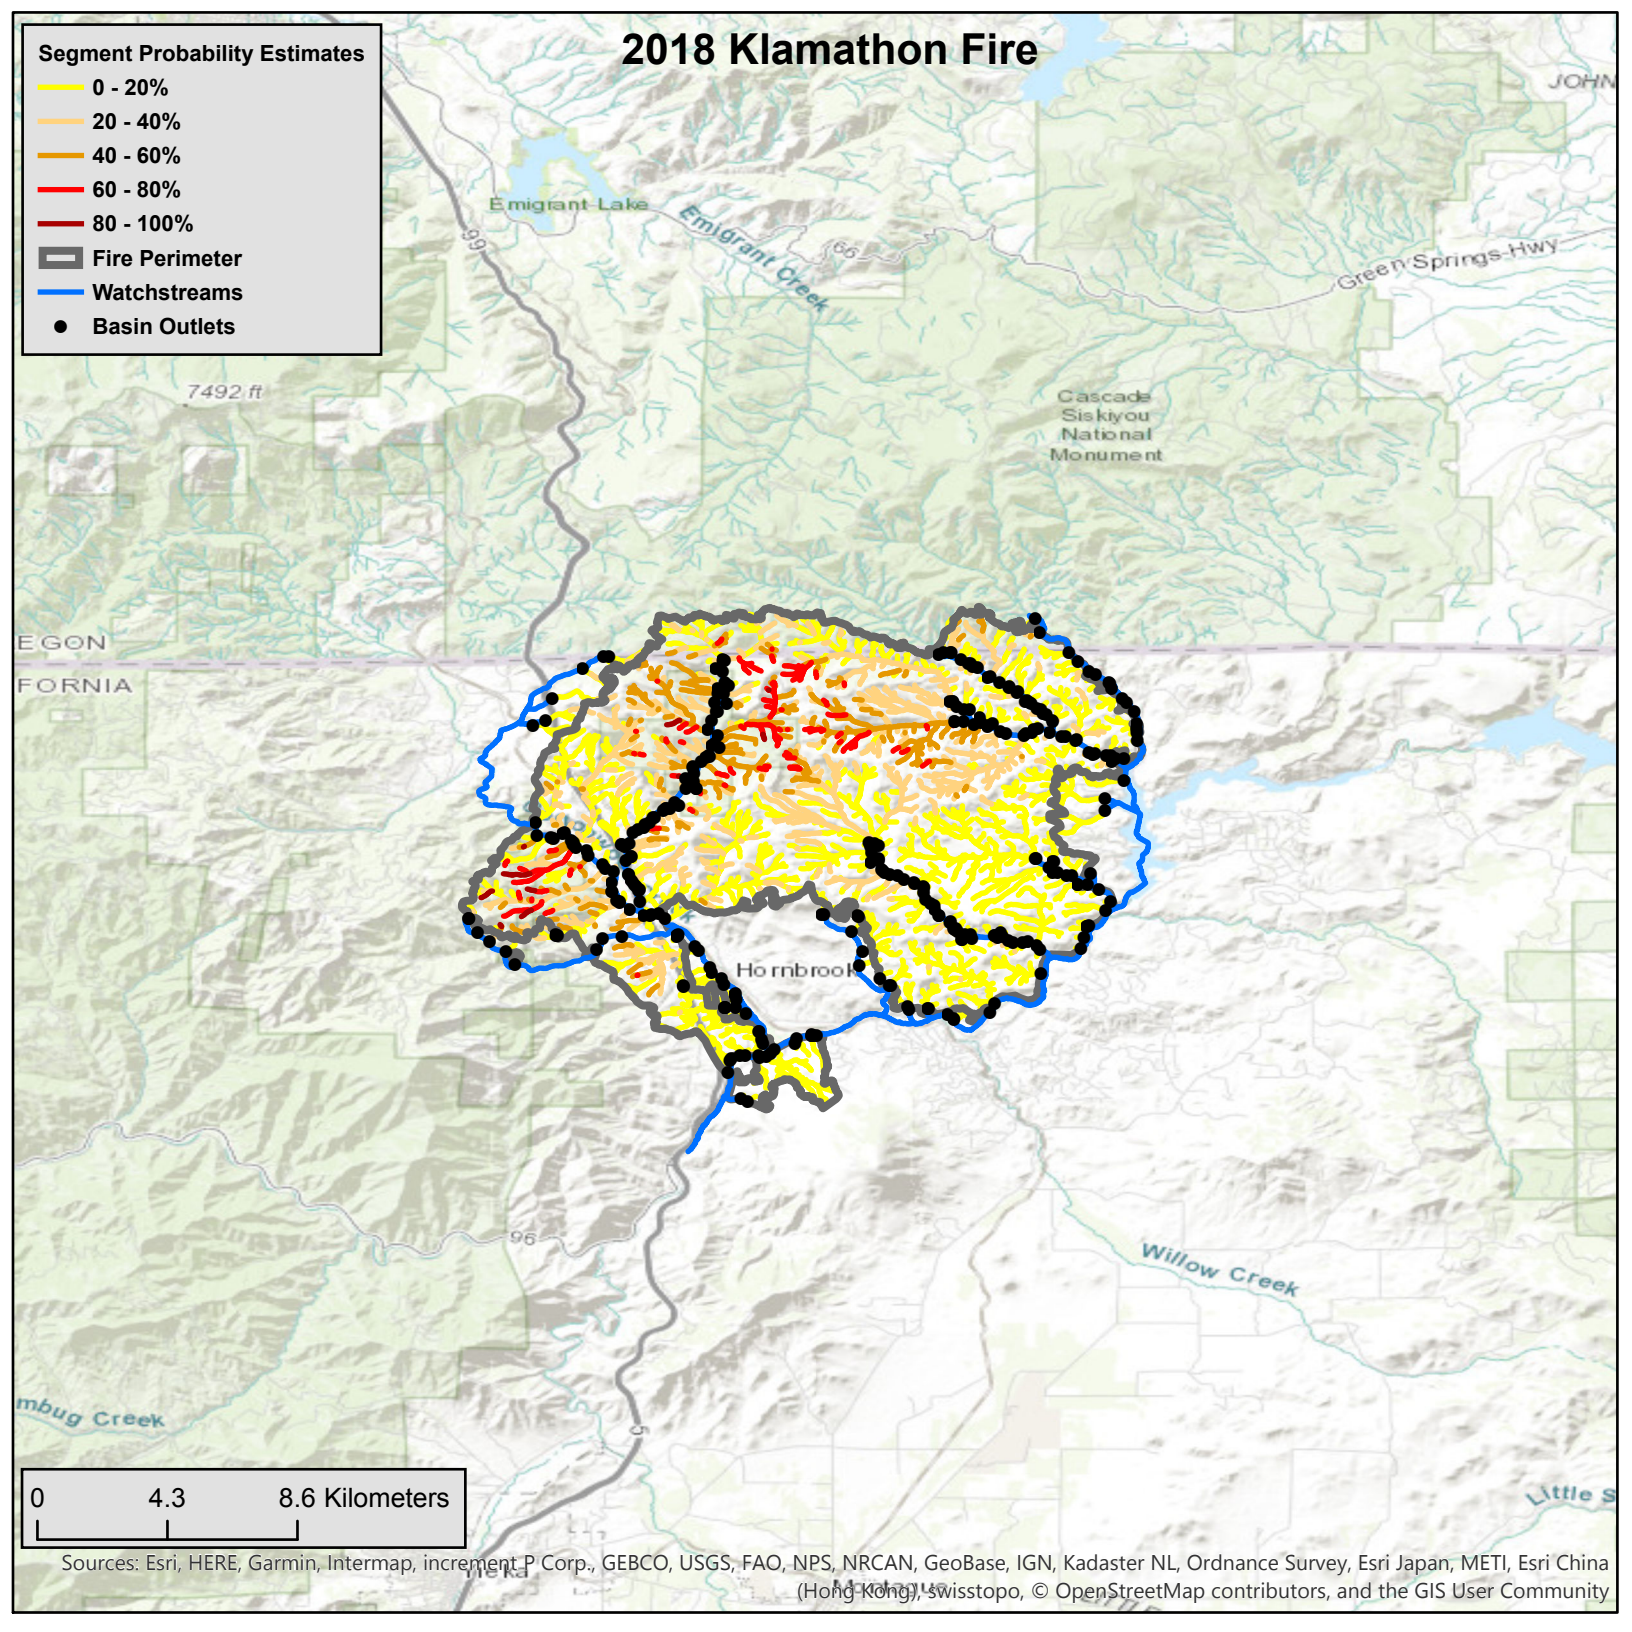

# 2018 Klamathon Fire

## Segment Probability Estimates

- 0 - 20%
- 20 - 40%
- 40 - 60%
- 60 - 80%
- 80 - 100%
- Fire Perimeter
- Watchstreams
- Basin Outlets

0 4.3 8.6 Kilometers

Sources: Esri, HERE, Garmin, Intermap, increment P Corp., GEBCO, USGS, FAO, NPS, NRCAN, GeoBase, IGN, Kadaster NL, Ordnance Survey, Esri Japan, METI, Esri China (Hong Kong), Swisstopo, © OpenStreetMap contributors, and the GIS User Community