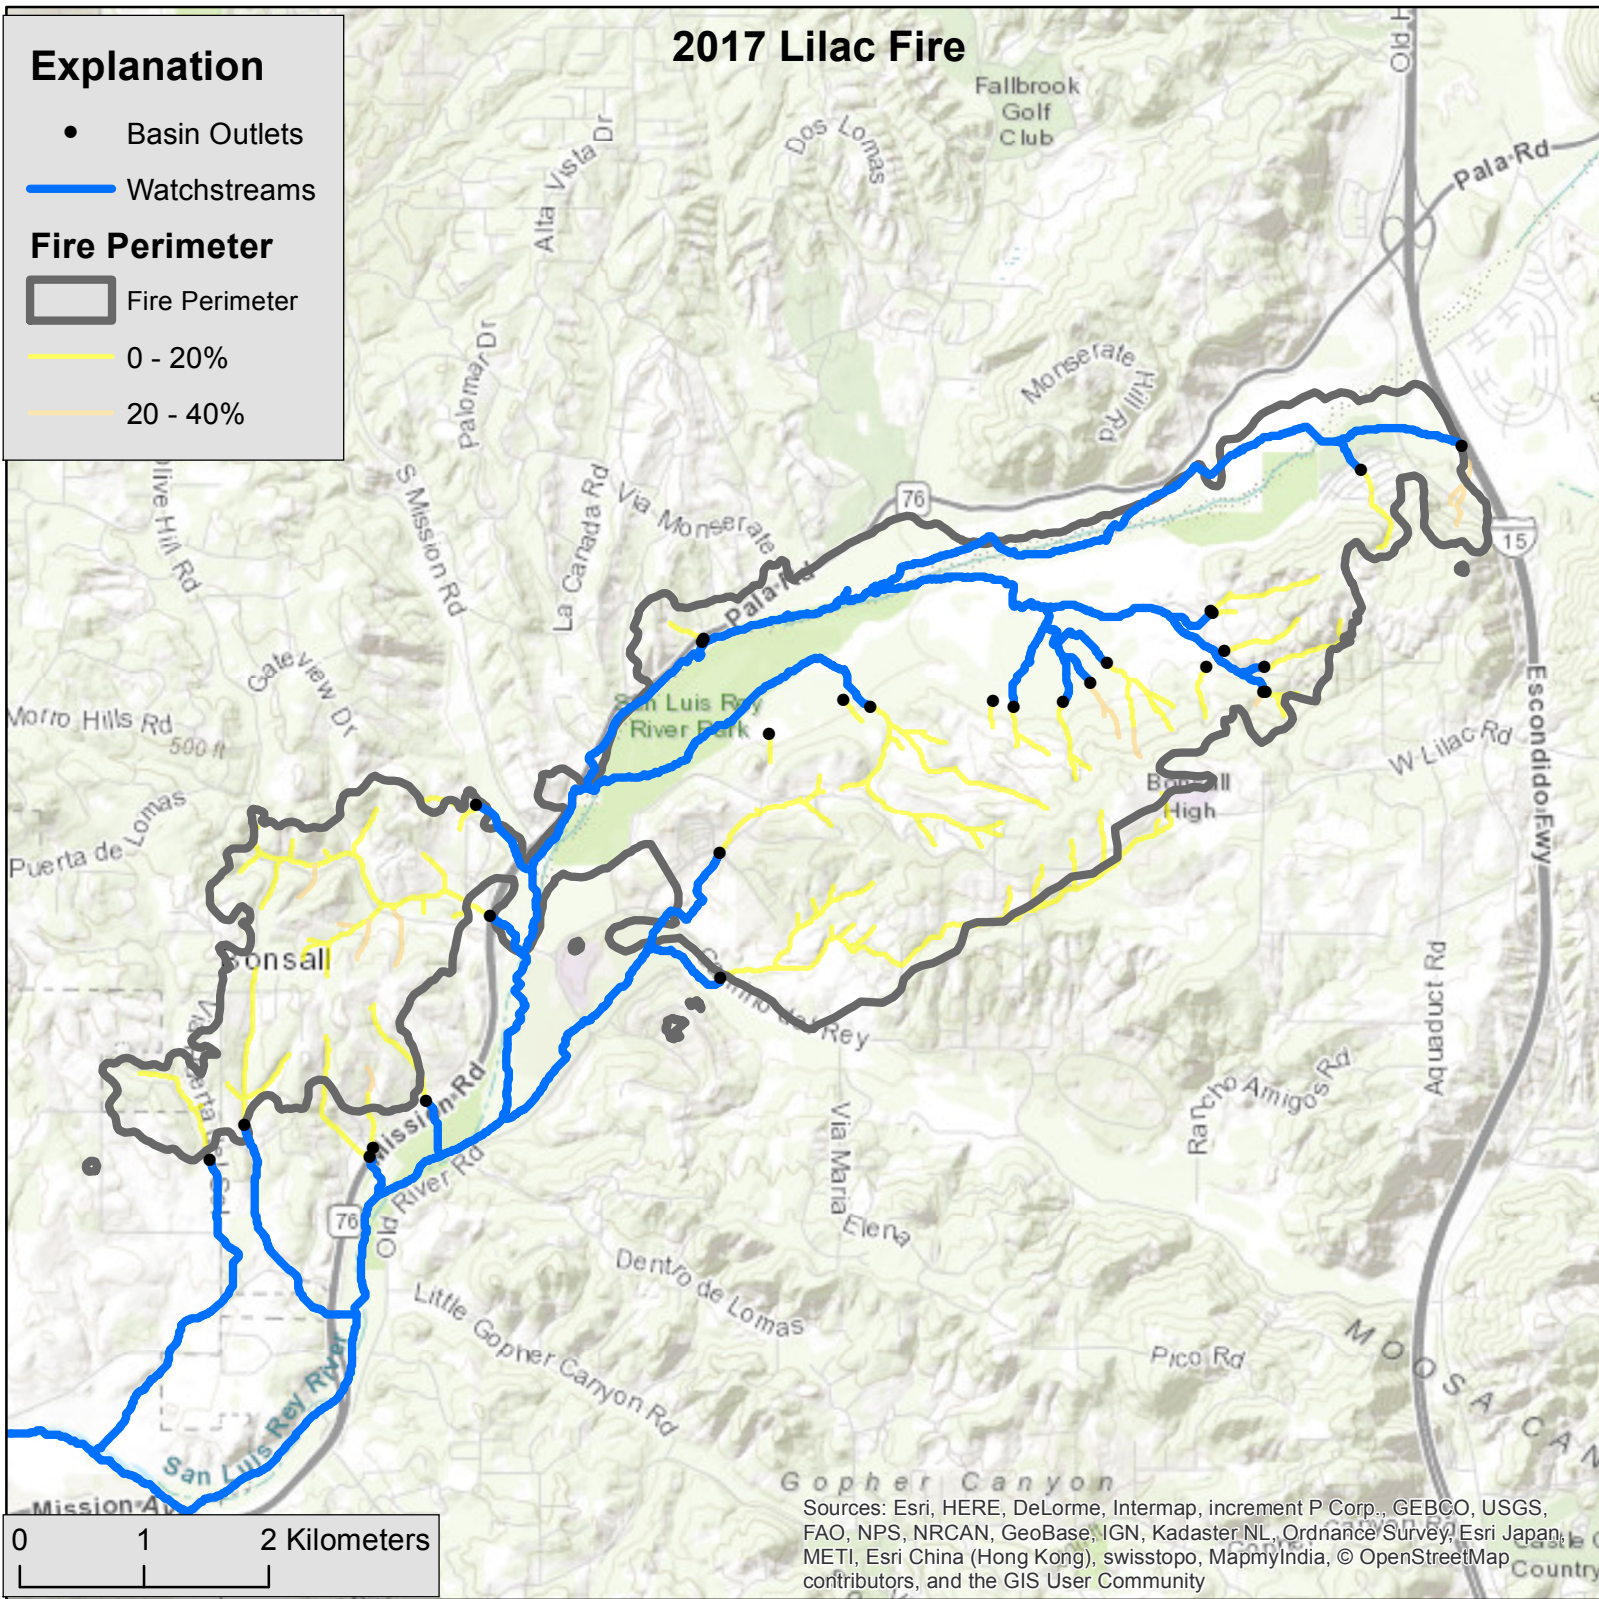

2017 Lilac Fire

Explanation

• Basin Outlets

— Watchstreams

Fire Perimeter

▭ Fire Perimeter

— 0 - 20%

— 20 - 40%