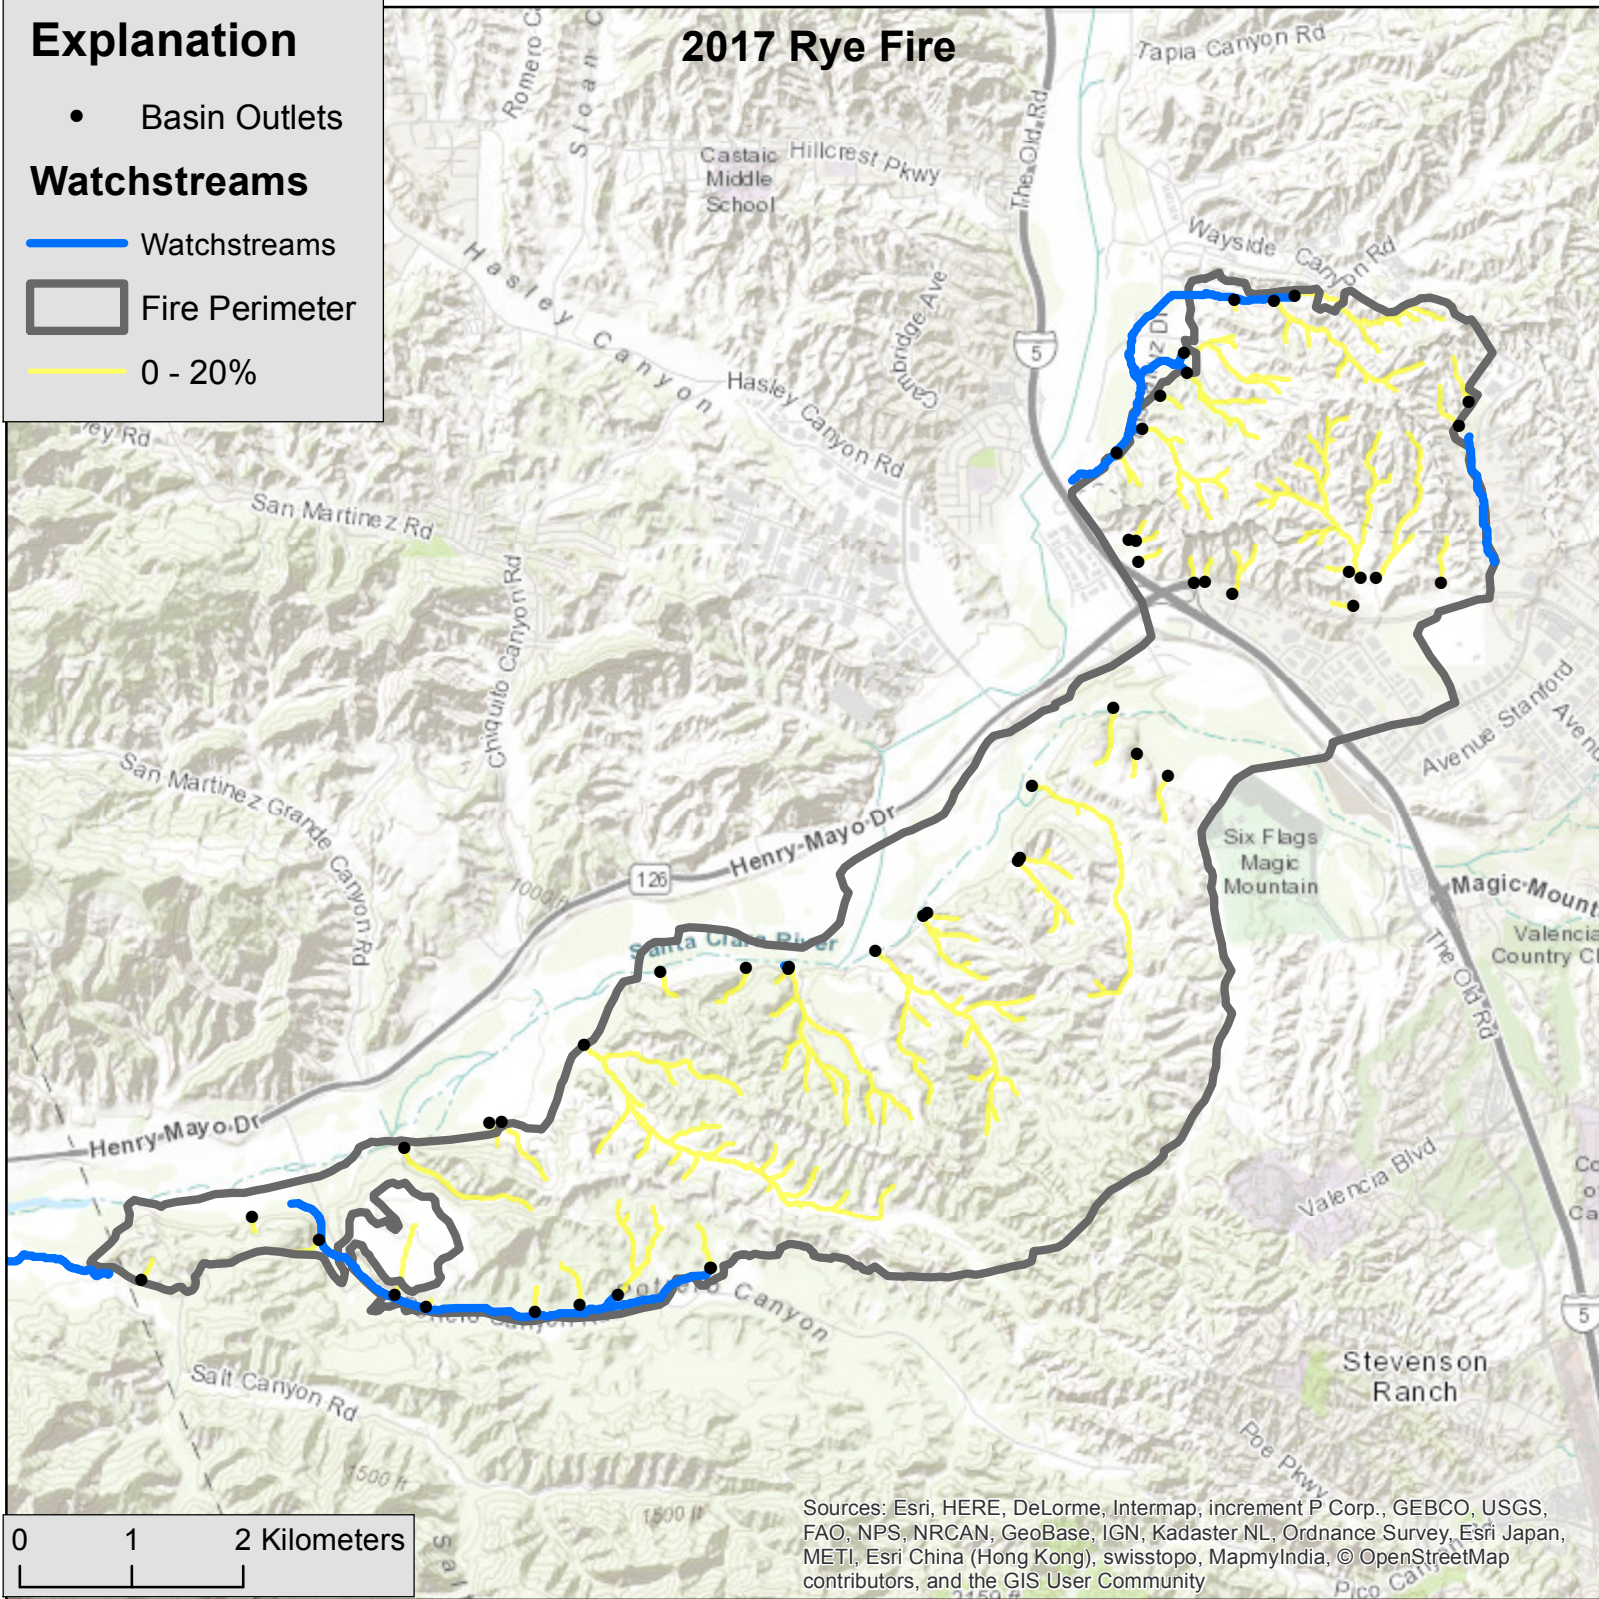

Explanation

- Basin Outlets

Watchstreams

— Watchstreams

▭ Fire Perimeter

— 0 - 20%

2017 Rye Fire

Sources: Esri, HERE, DeLorme, Intermap, increment P Corp., GEBCO, USGS, FAO, NPS, NRCAN, GeoBase, IGN, Kadaster NL, Ordnance Survey, Esri Japan, METI, Esri China (Hong Kong), swisstopo, MapmyIndia, © OpenStreetMap contributors, and the GIS User Community