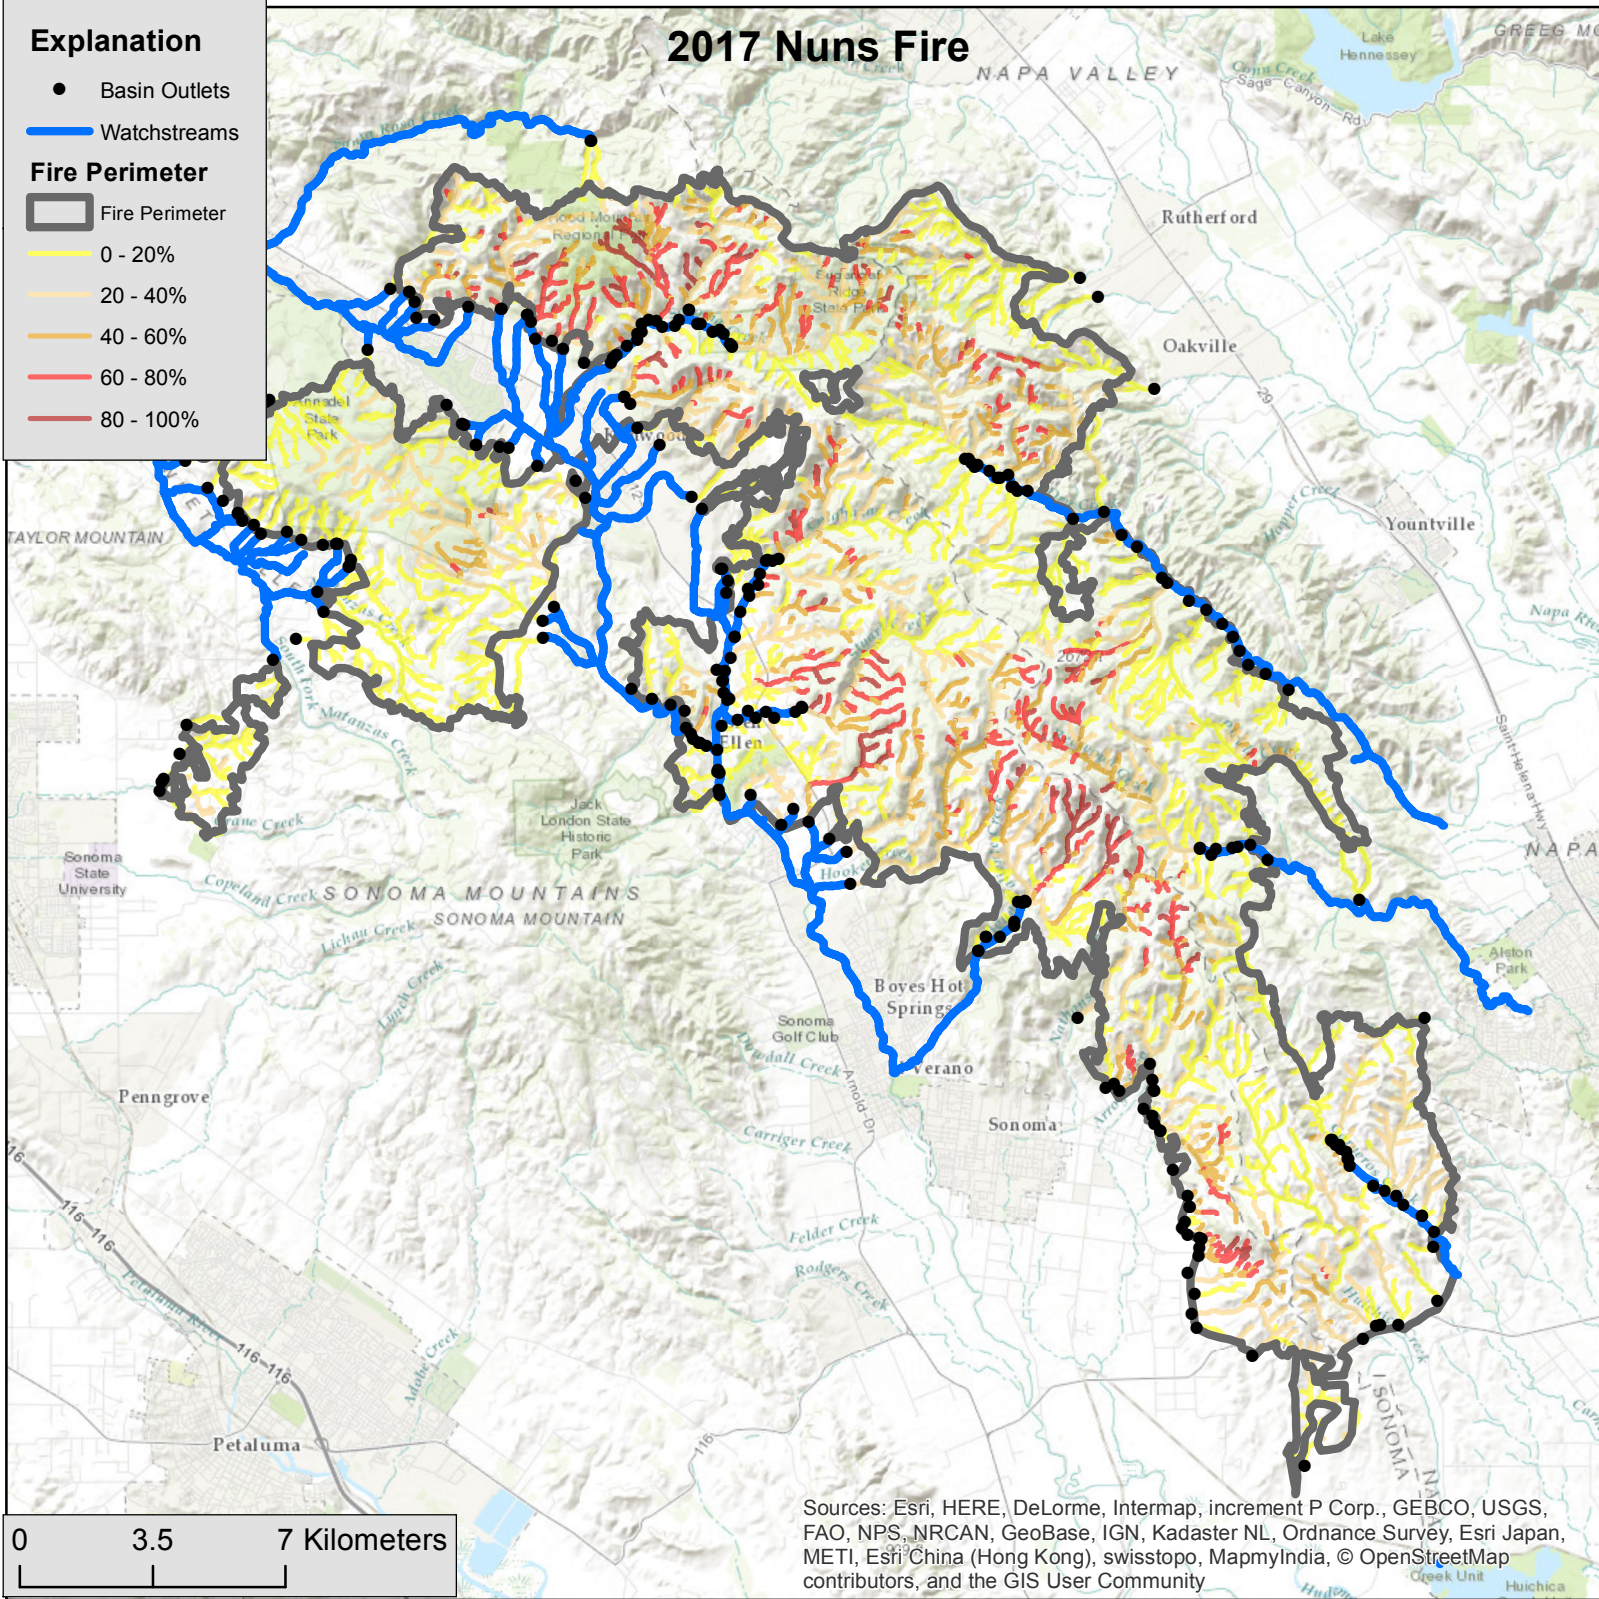

Explanation

● Basin Outlets

— Watchstreams

Fire Perimeter

▭ Fire Perimeter

— 0 - 20%

— 20 - 40%

— 40 - 60%

— 60 - 80%

— 80 - 100%

2017 Nuns Fire

Sources: Esri, HERE, DeLorme, Intermap, increment P Corp., GEBCO, USGS, FAO, NPS, NRCAN, GeoBase, IGN, Kadaster NL, Ordnance Survey, Esri Japan, METI, Esri China (Hong Kong), swisstopo, MapmyIndia, © OpenStreetMap contributors, and the GIS User Community