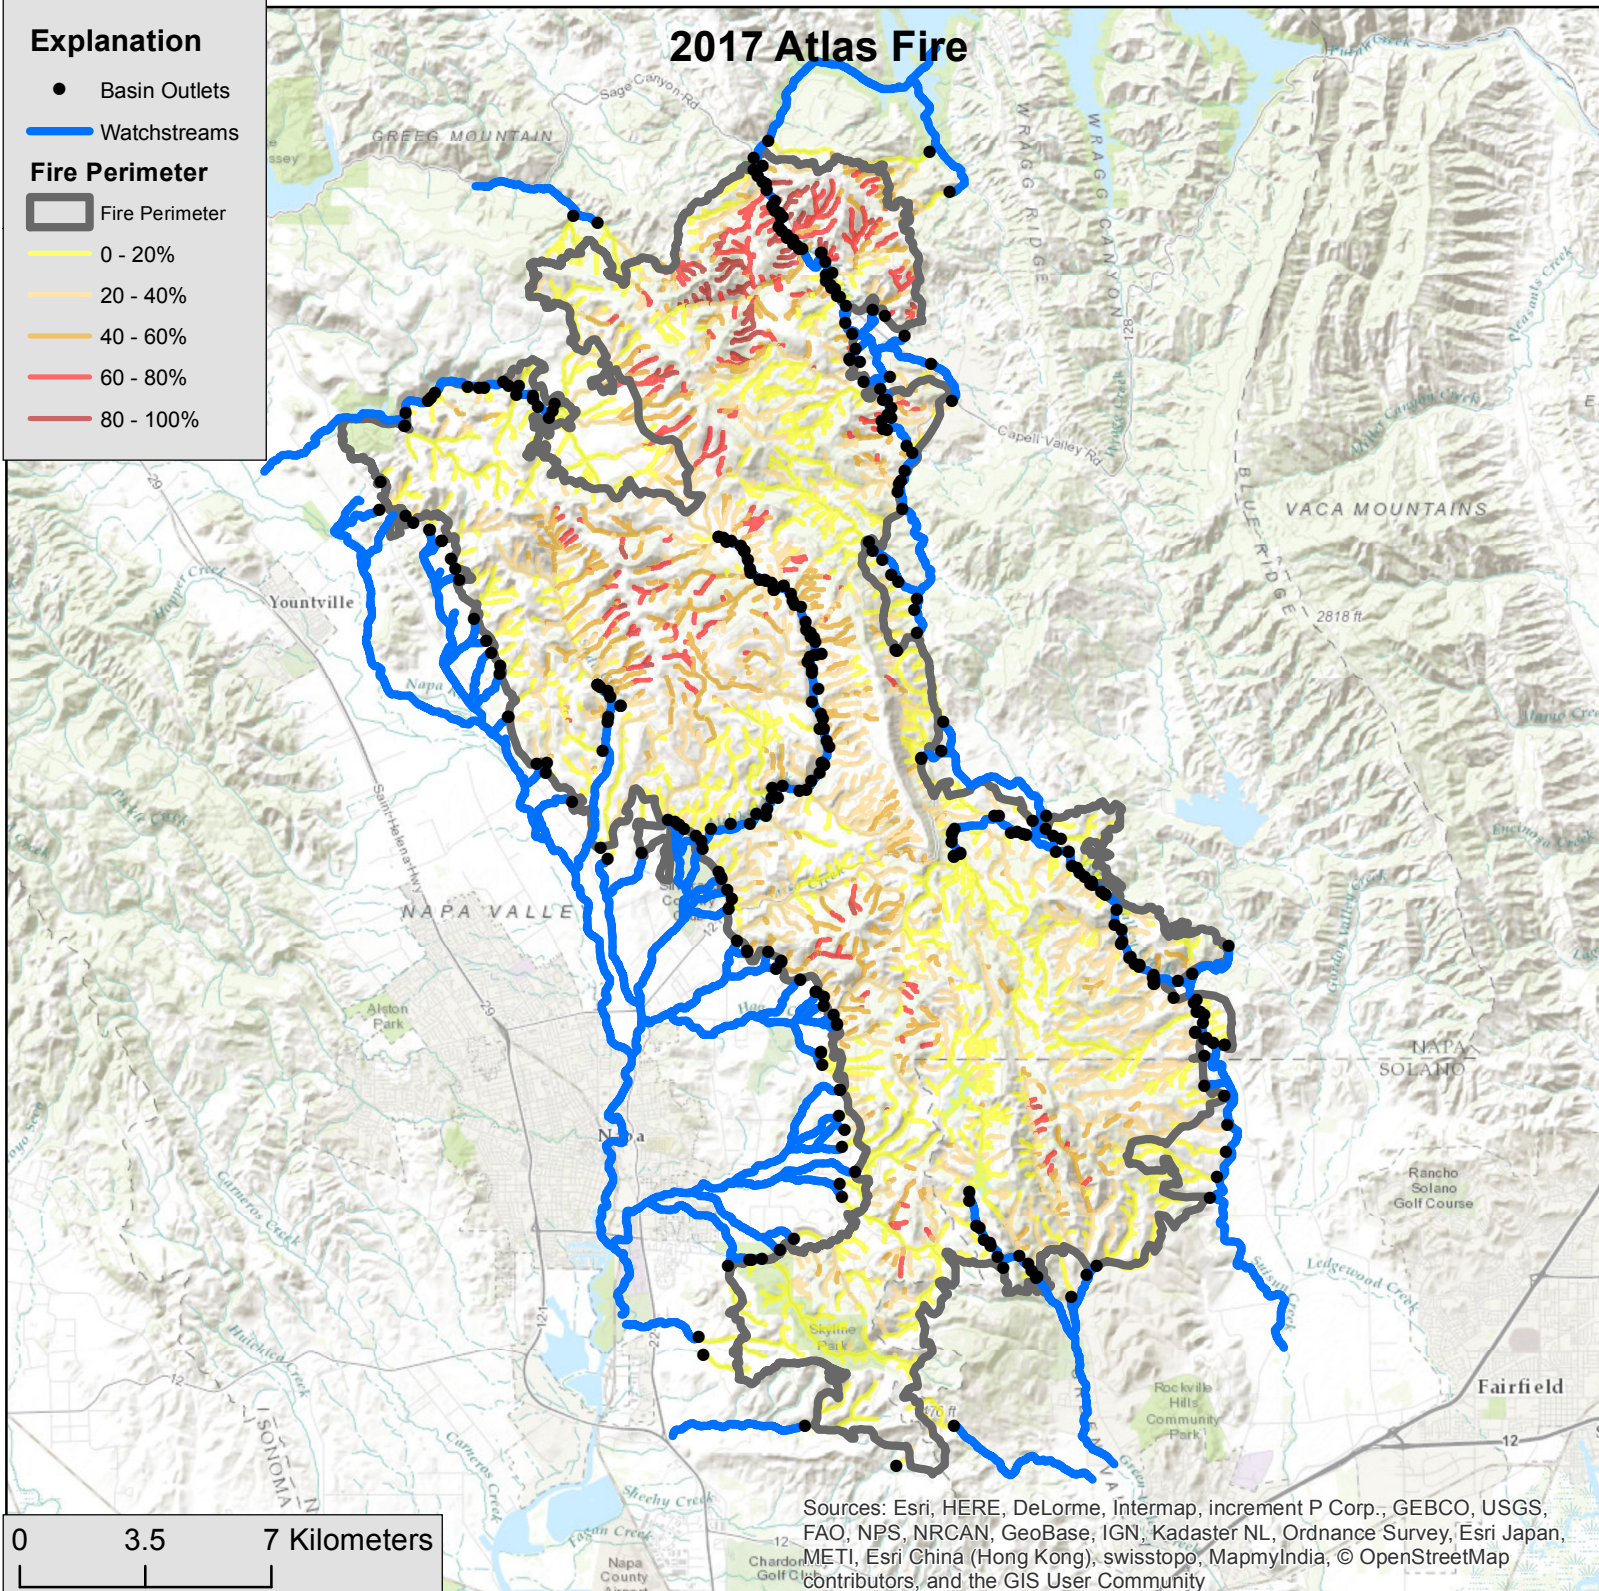

Explanation

- Basin Outlets
- Watchstreams

Fire Perimeter

- ▭ Fire Perimeter
- 0 - 20%
- 20 - 40%
- 40 - 60%
- 60 - 80%
- 80 - 100%

2017 Atlas Fire

Sources: Esri, HERE, DeLorme, Intermap, increment P Corp., GEBCO, USGS, FAO, NPS, NRCAN, GeoBase, IGN, Kadaster NL, Ordnance Survey, Esri Japan, METI, Esri China (Hong Kong), swisstopo, MapmyIndia; © OpenStreetMap contributors, and the GIS User Community