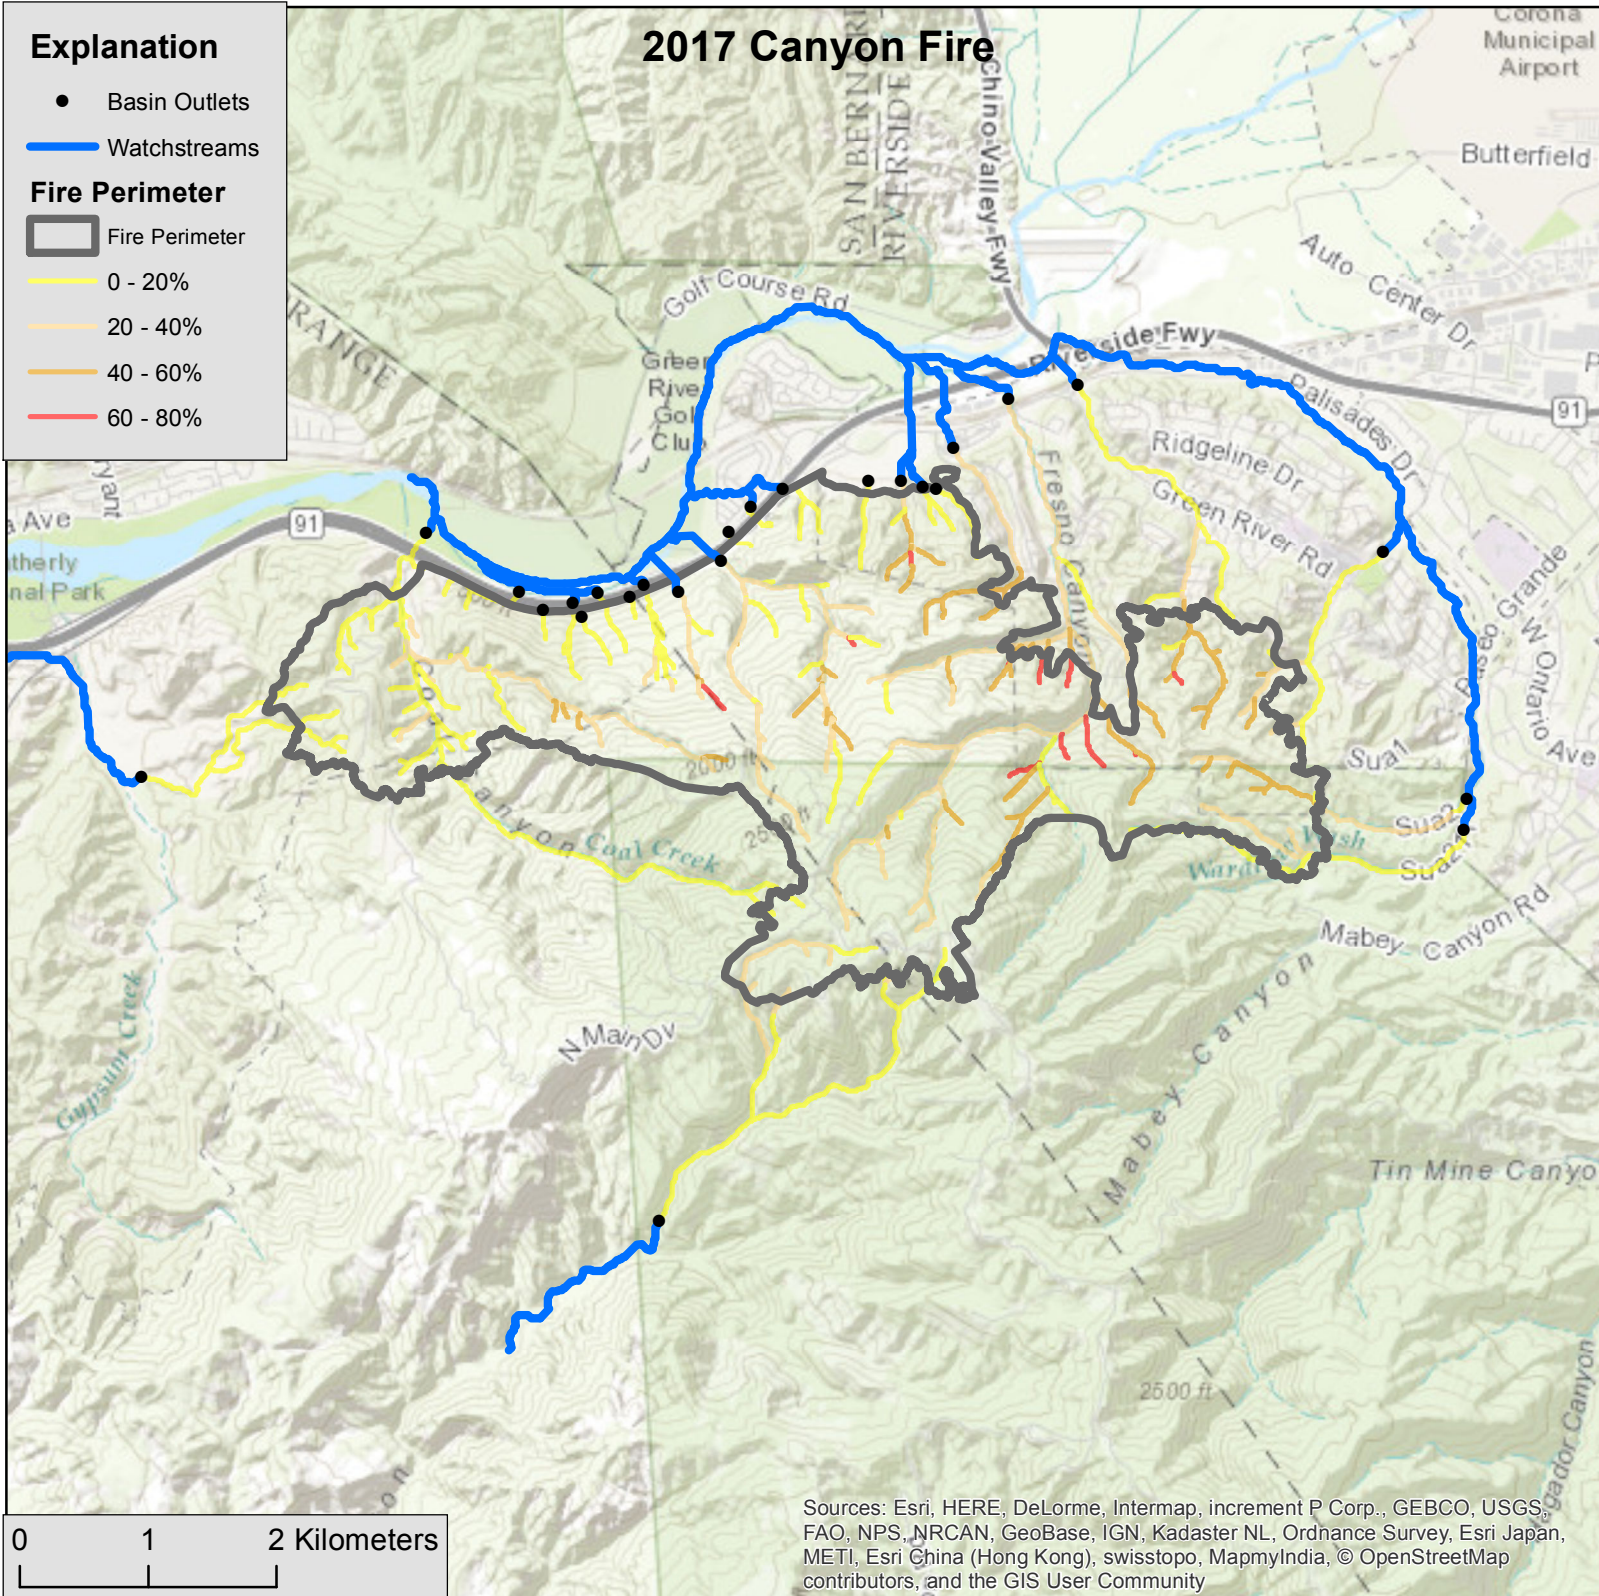

## Explanation

● Basin Outlets

— Watchstreams

## Fire Perimeter

▭ Fire Perimeter

— 0 - 20%

— 20 - 40%

— 40 - 60%

— 60 - 80%

# 2017 Canyon Fire

Sources: Esri, HERE, DeLorme, Intermap, increment P Corp., GEBCO, USGS, FAO, NPS, NRCAN, GeoBase, IGN, Kadaster NL, Ordnance Survey, Esri Japan, METI, Esri China (Hong Kong), swisstopo, MapmyIndia, © OpenStreetMap contributors, and the GIS User Community

0 1 2 Kilometers