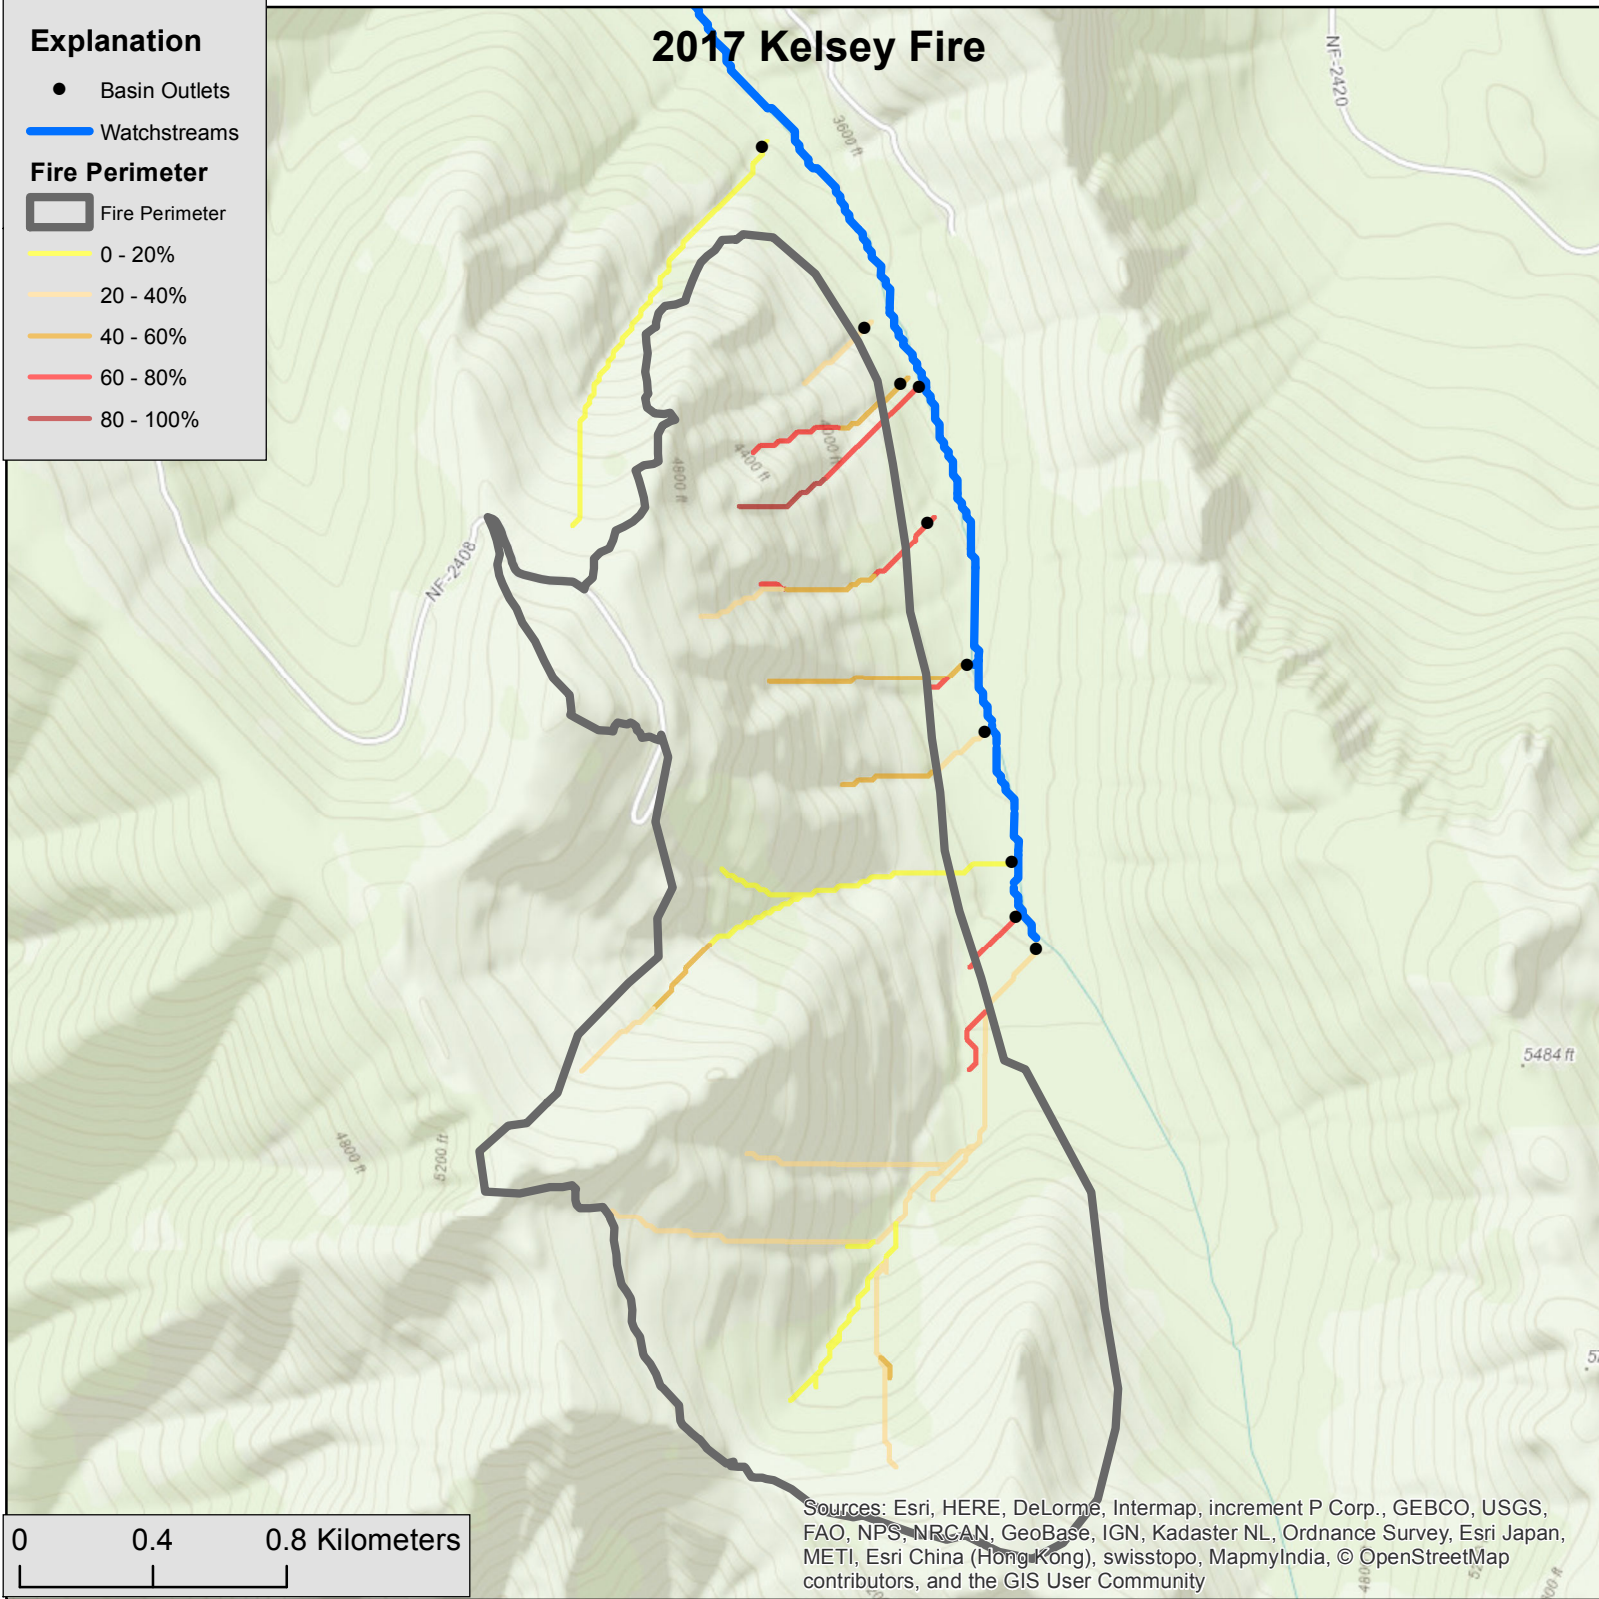

Explanation

● Basin Outlets

— Watchstreams

Fire Perimeter

— Fire Perimeter

— 0 - 20%

— 20 - 40%

— 40 - 60%

— 60 - 80%

— 80 - 100%

2017 Kelsey Fire

Sources: Esri, HERE, DeLorme, Intermap, increment P Corp., GEBCO, USGS, FAO, NPS, NRCAN, GeoBase, IGN, Kadaster NL, Ordnance Survey, Esri Japan, METI, Esri China (Hong Kong), swisstopo, MapmyIndia, © OpenStreetMap contributors, and the GIS User Community

0 0.4 0.8 Kilometers