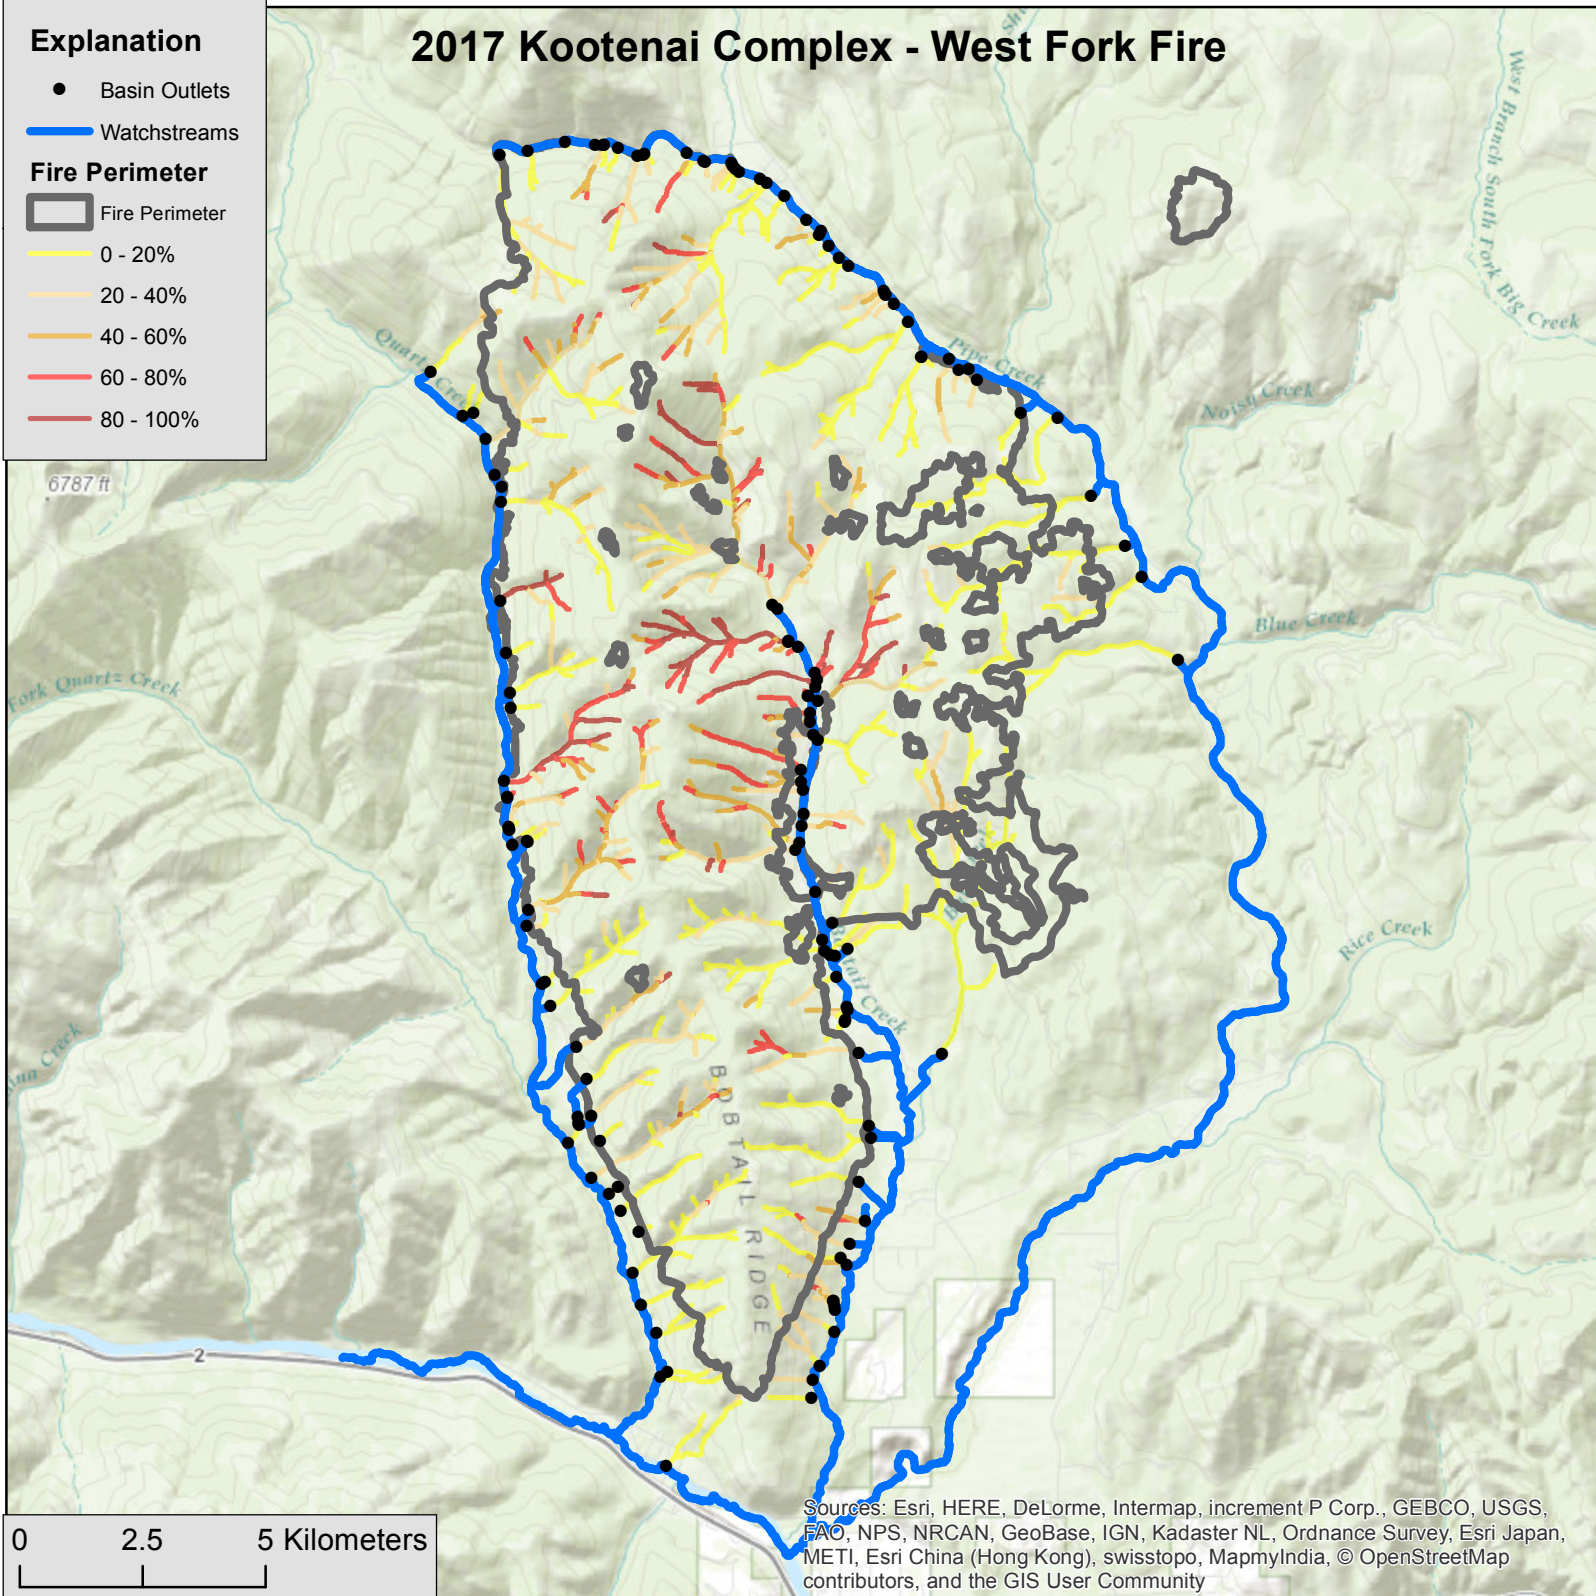

Explanation

● Basin Outlets

— Watchstreams

Fire Perimeter

▭ Fire Perimeter

— 0 - 20%

— 20 - 40%

— 40 - 60%

— 60 - 80%

— 80 - 100%

2017 Kootenai Complex - West Fork Fire

6787 ft

2

0 2.5 5 Kilometers

Sources: Esri, HERE, DeLorme, Intermap, increment P Corp., GEBCO, USGS, FAO, NPS, NRCAN, GeoBase, IGN, Kadaster NL, Ordnance Survey, Esri Japan, METI, Esri China (Hong Kong), swisstopo, MapmyIndia, © OpenStreetMap contributors, and the GIS User Community