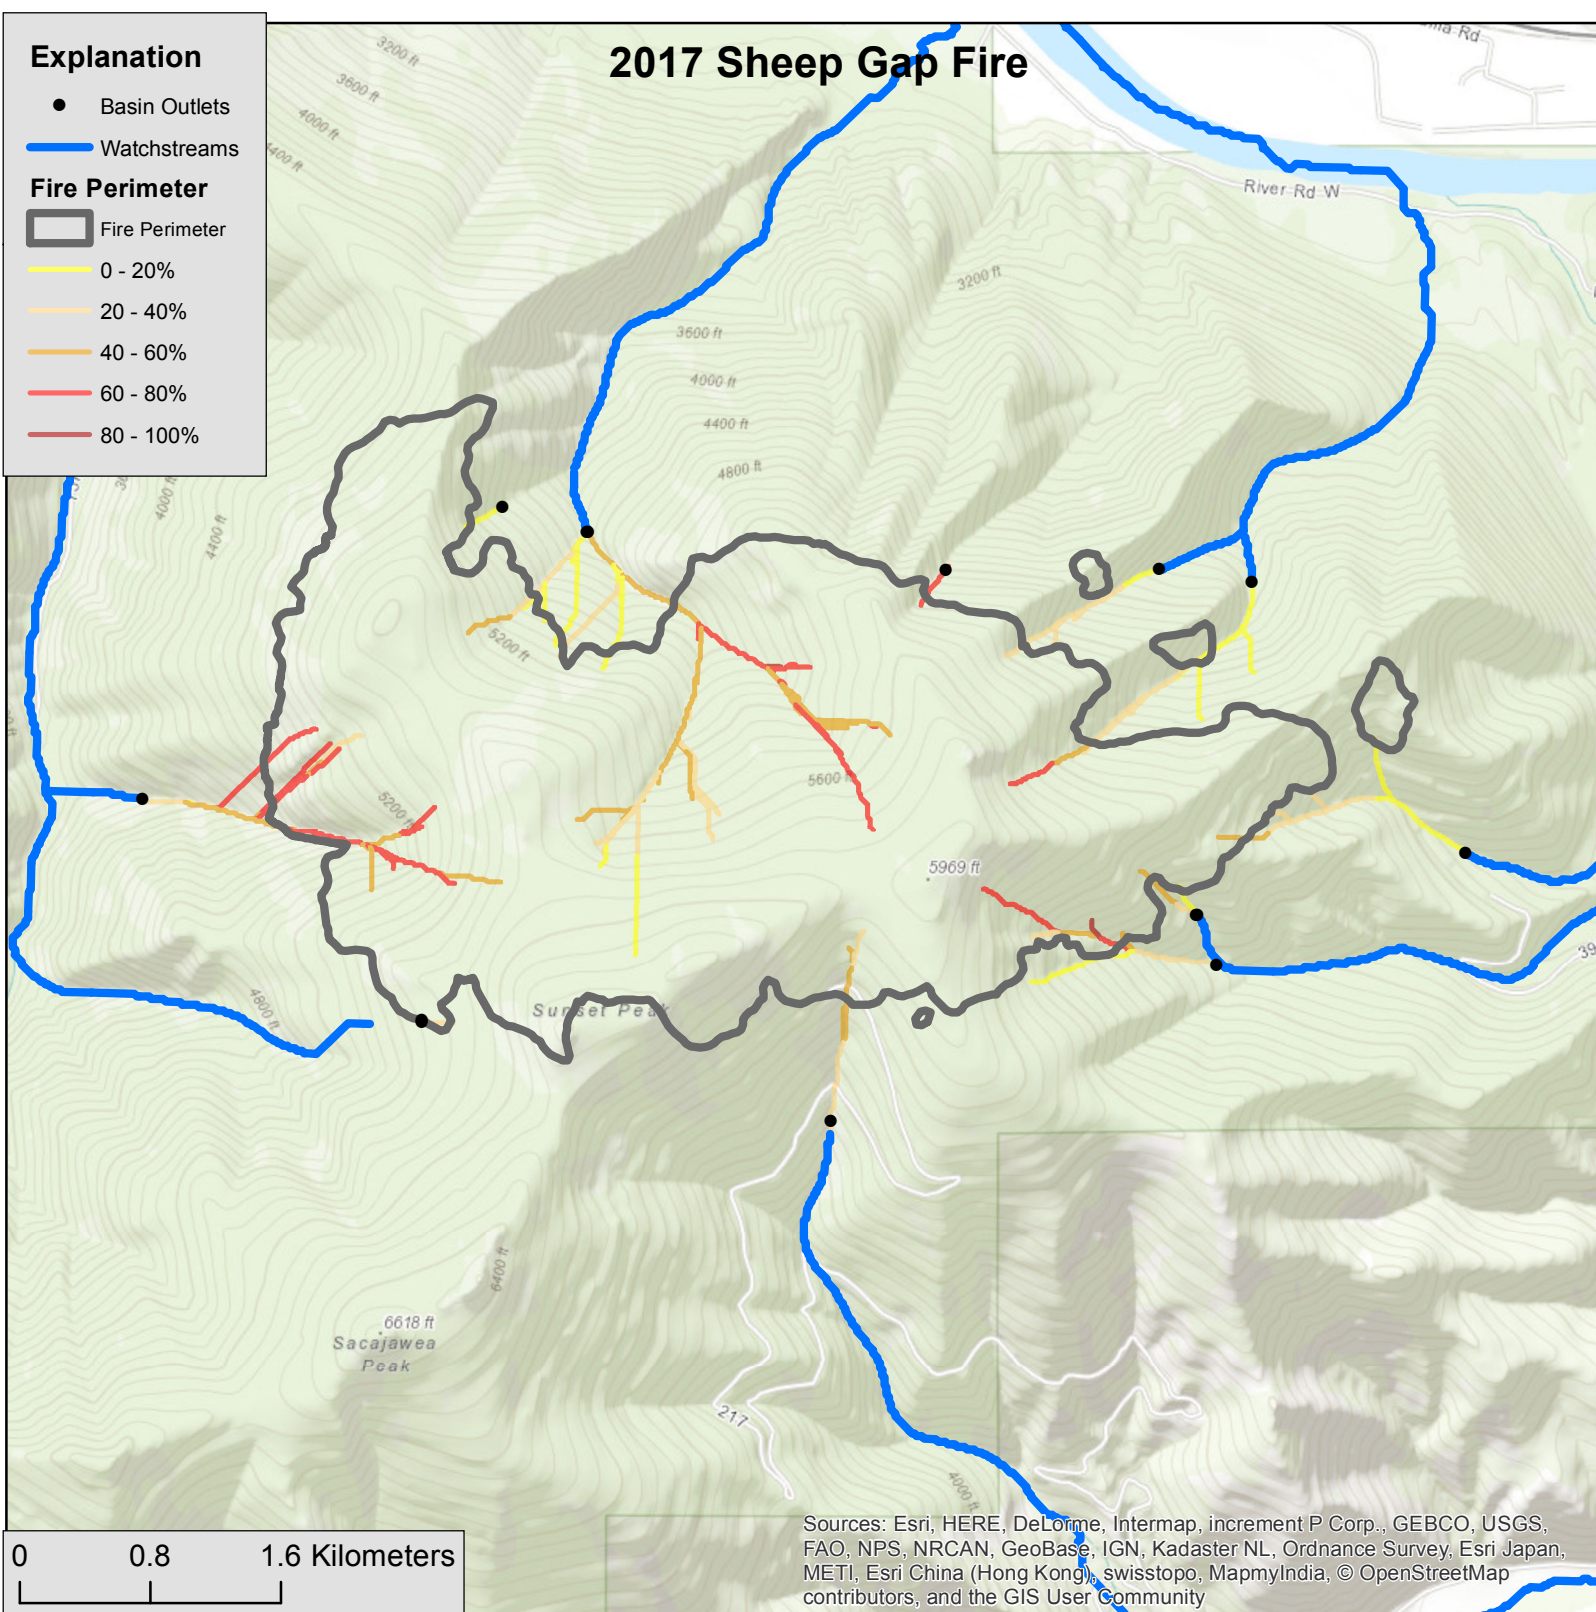

Explanation

- Basin Outlets
- Watchstreams

Fire Perimeter

- ▭ Fire Perimeter
- 0 - 20%
- 20 - 40%
- 40 - 60%
- 60 - 80%
- 80 - 100%

2017 Sheep Gap Fire

Sources: Esri, HERE, DeLorme, Intermap, increment P Corp., GEBCO, USGS, FAO, NPS, NRCAN, GeoBase, IGN, Kadaster NL, Ordnance Survey, Esri Japan, METI, Esri China (Hong Kong), swisstopo, MapmyIndia, © OpenStreetMap contributors, and the GIS User Community