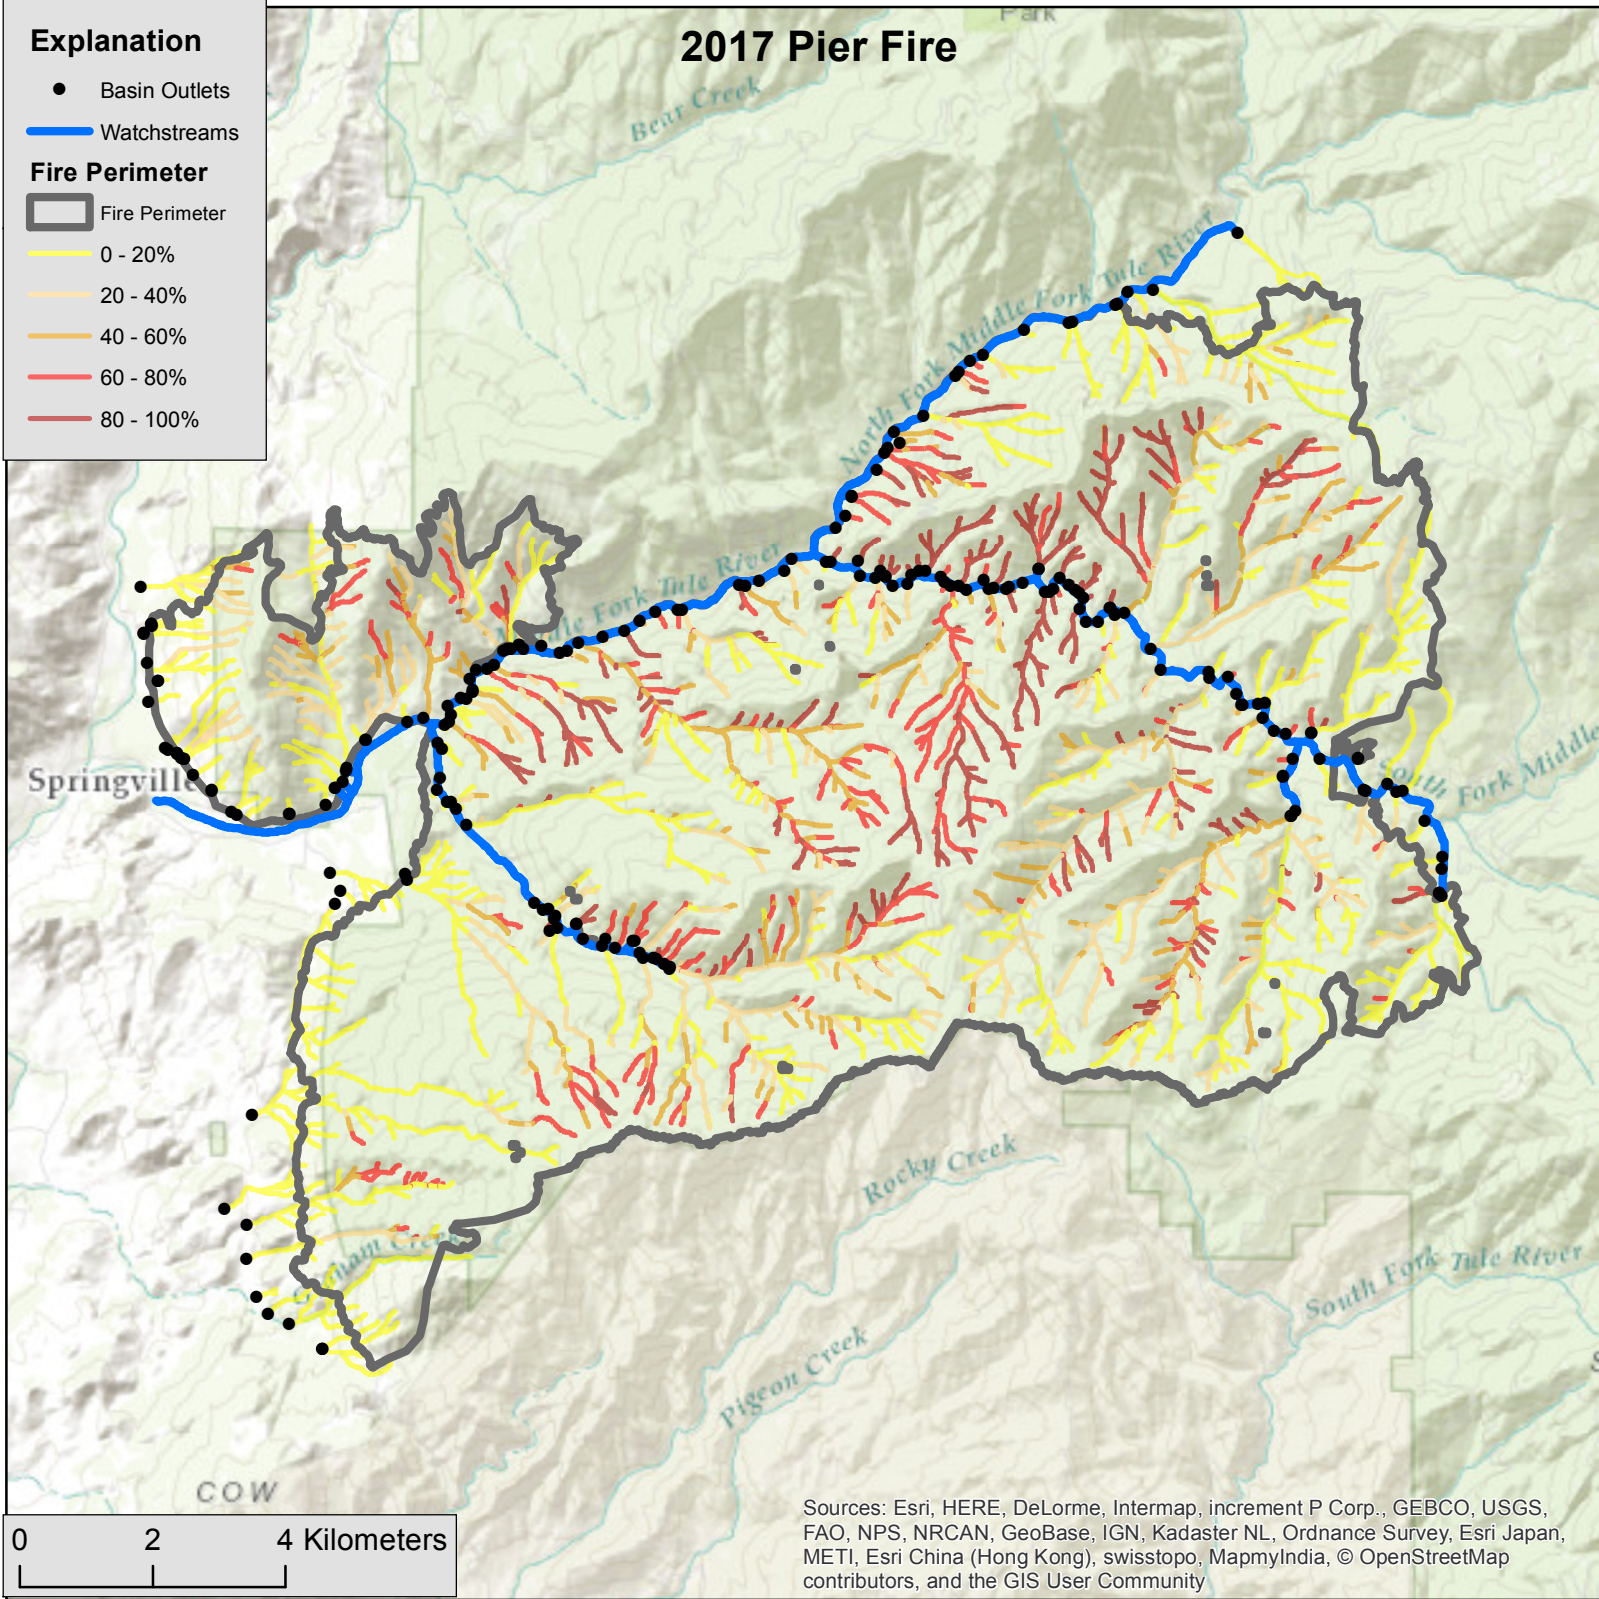

## Explanation

● Basin Outlets

— Watchstreams

## Fire Perimeter

▭ Fire Perimeter

— 0 - 20%

— 20 - 40%

— 40 - 60%

— 60 - 80%

— 80 - 100%

# 2017 Pier Fire

0 2 4 Kilometers

Sources: Esri, HERE, DeLorme, Intermap, increment P Corp., GEBCO, USGS, FAO, NPS, NRCAN, GeoBase, IGN, Kadaster NL, Ordnance Survey, Esri Japan, METI, Esri China (Hong Kong), swisstopo, MapmyIndia, © OpenStreetMap contributors, and the GIS User Community