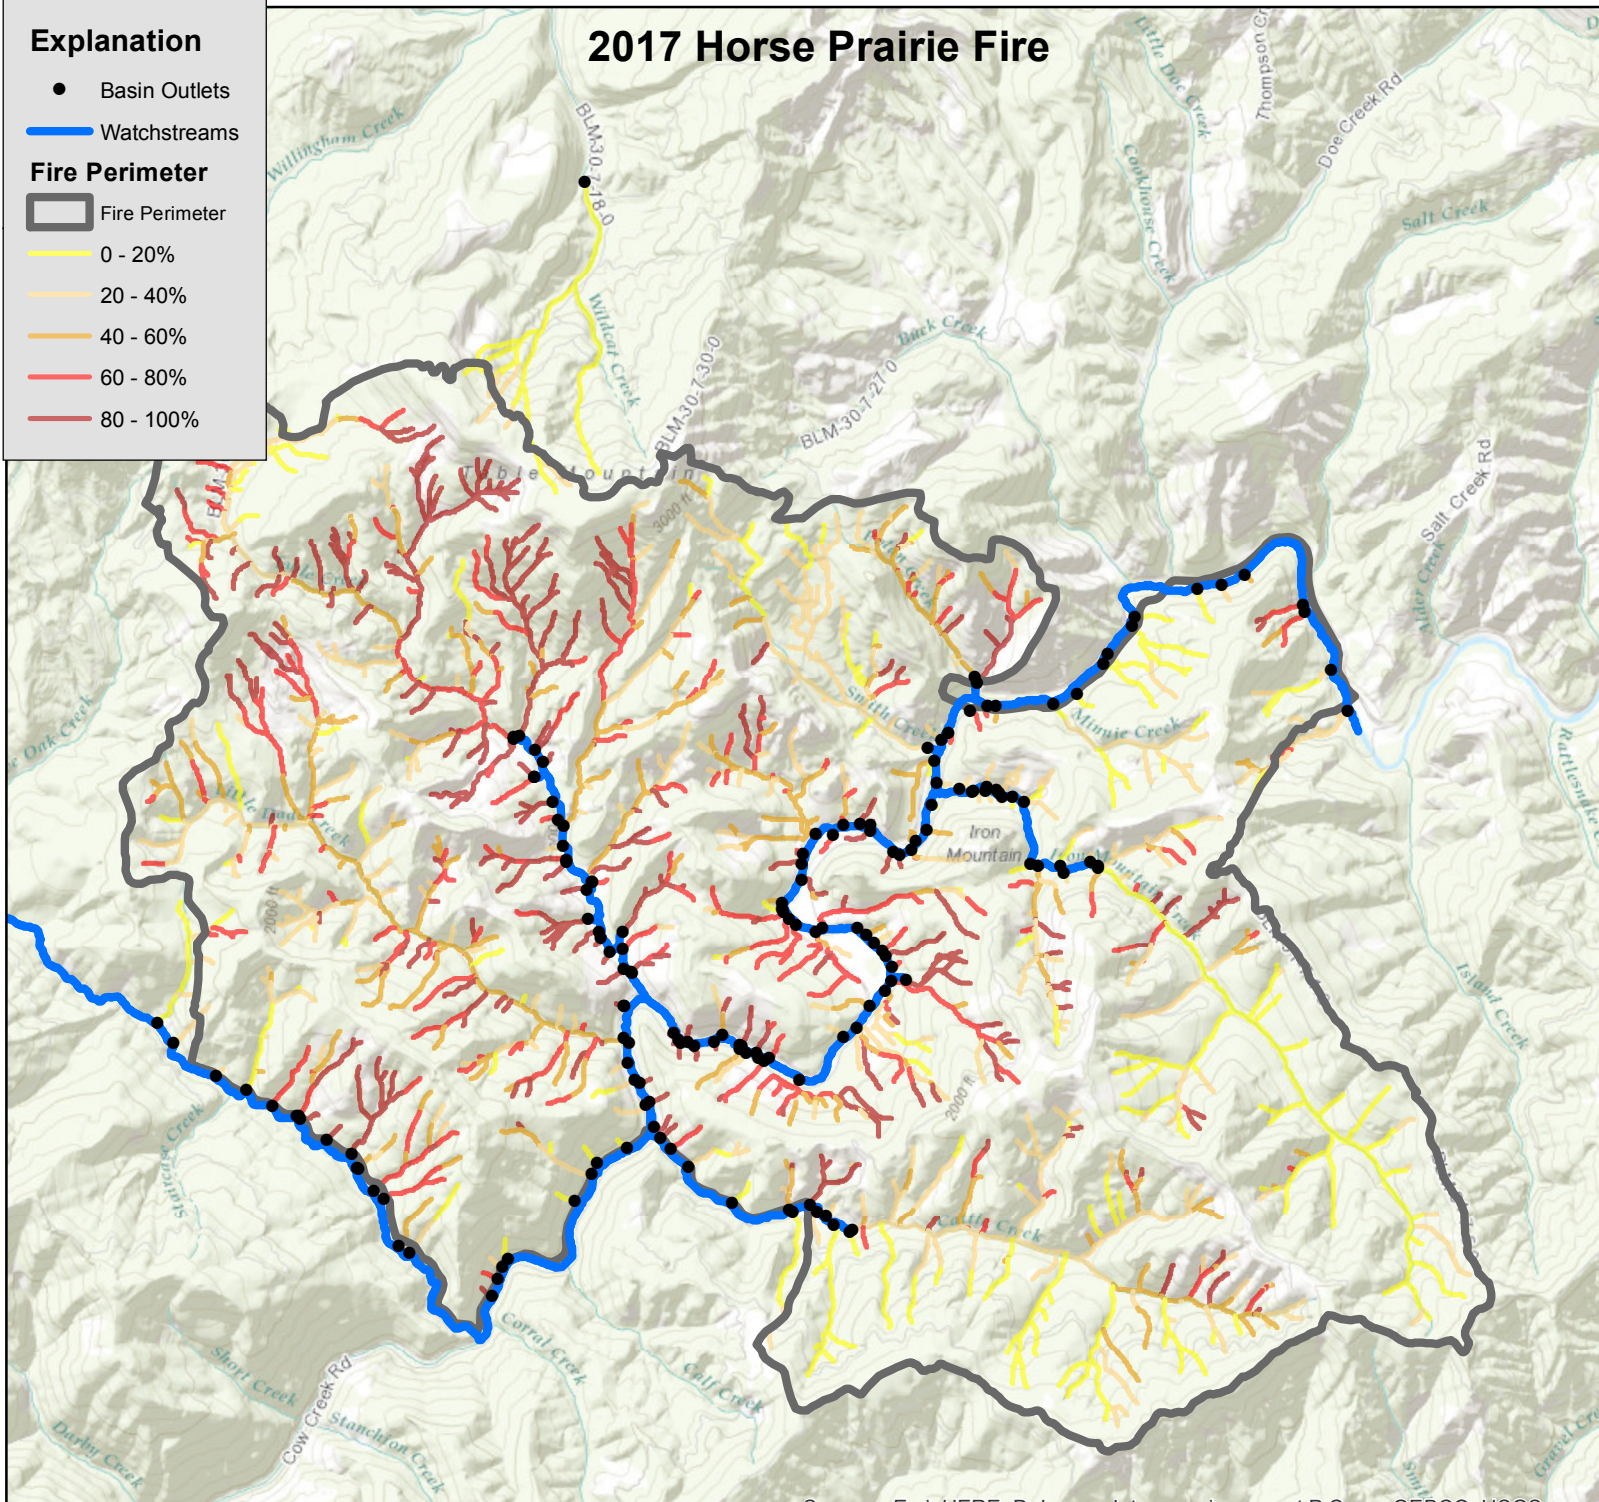

Explanation

- Basin Outlets
- Watchstreams

Fire Perimeter

- ▭ Fire Perimeter
- 0 - 20%
- 20 - 40%
- 40 - 60%
- 60 - 80%
- 80 - 100%

2017 Horse Prairie Fire

Sources: Esri, HERE, DeLorme, Intermap, increment P Corp., GEBCO, USGS, FAO, NPS, NRCAN, GeoBase, IGN, Kadaster NL, Ordnance Survey, Esri Japan, METI, Esri China (Hong Kong), swisstopo, MapmyIndia, © OpenStreetMap contributors, and the GIS User Community

0 1.5 3 Kilometers