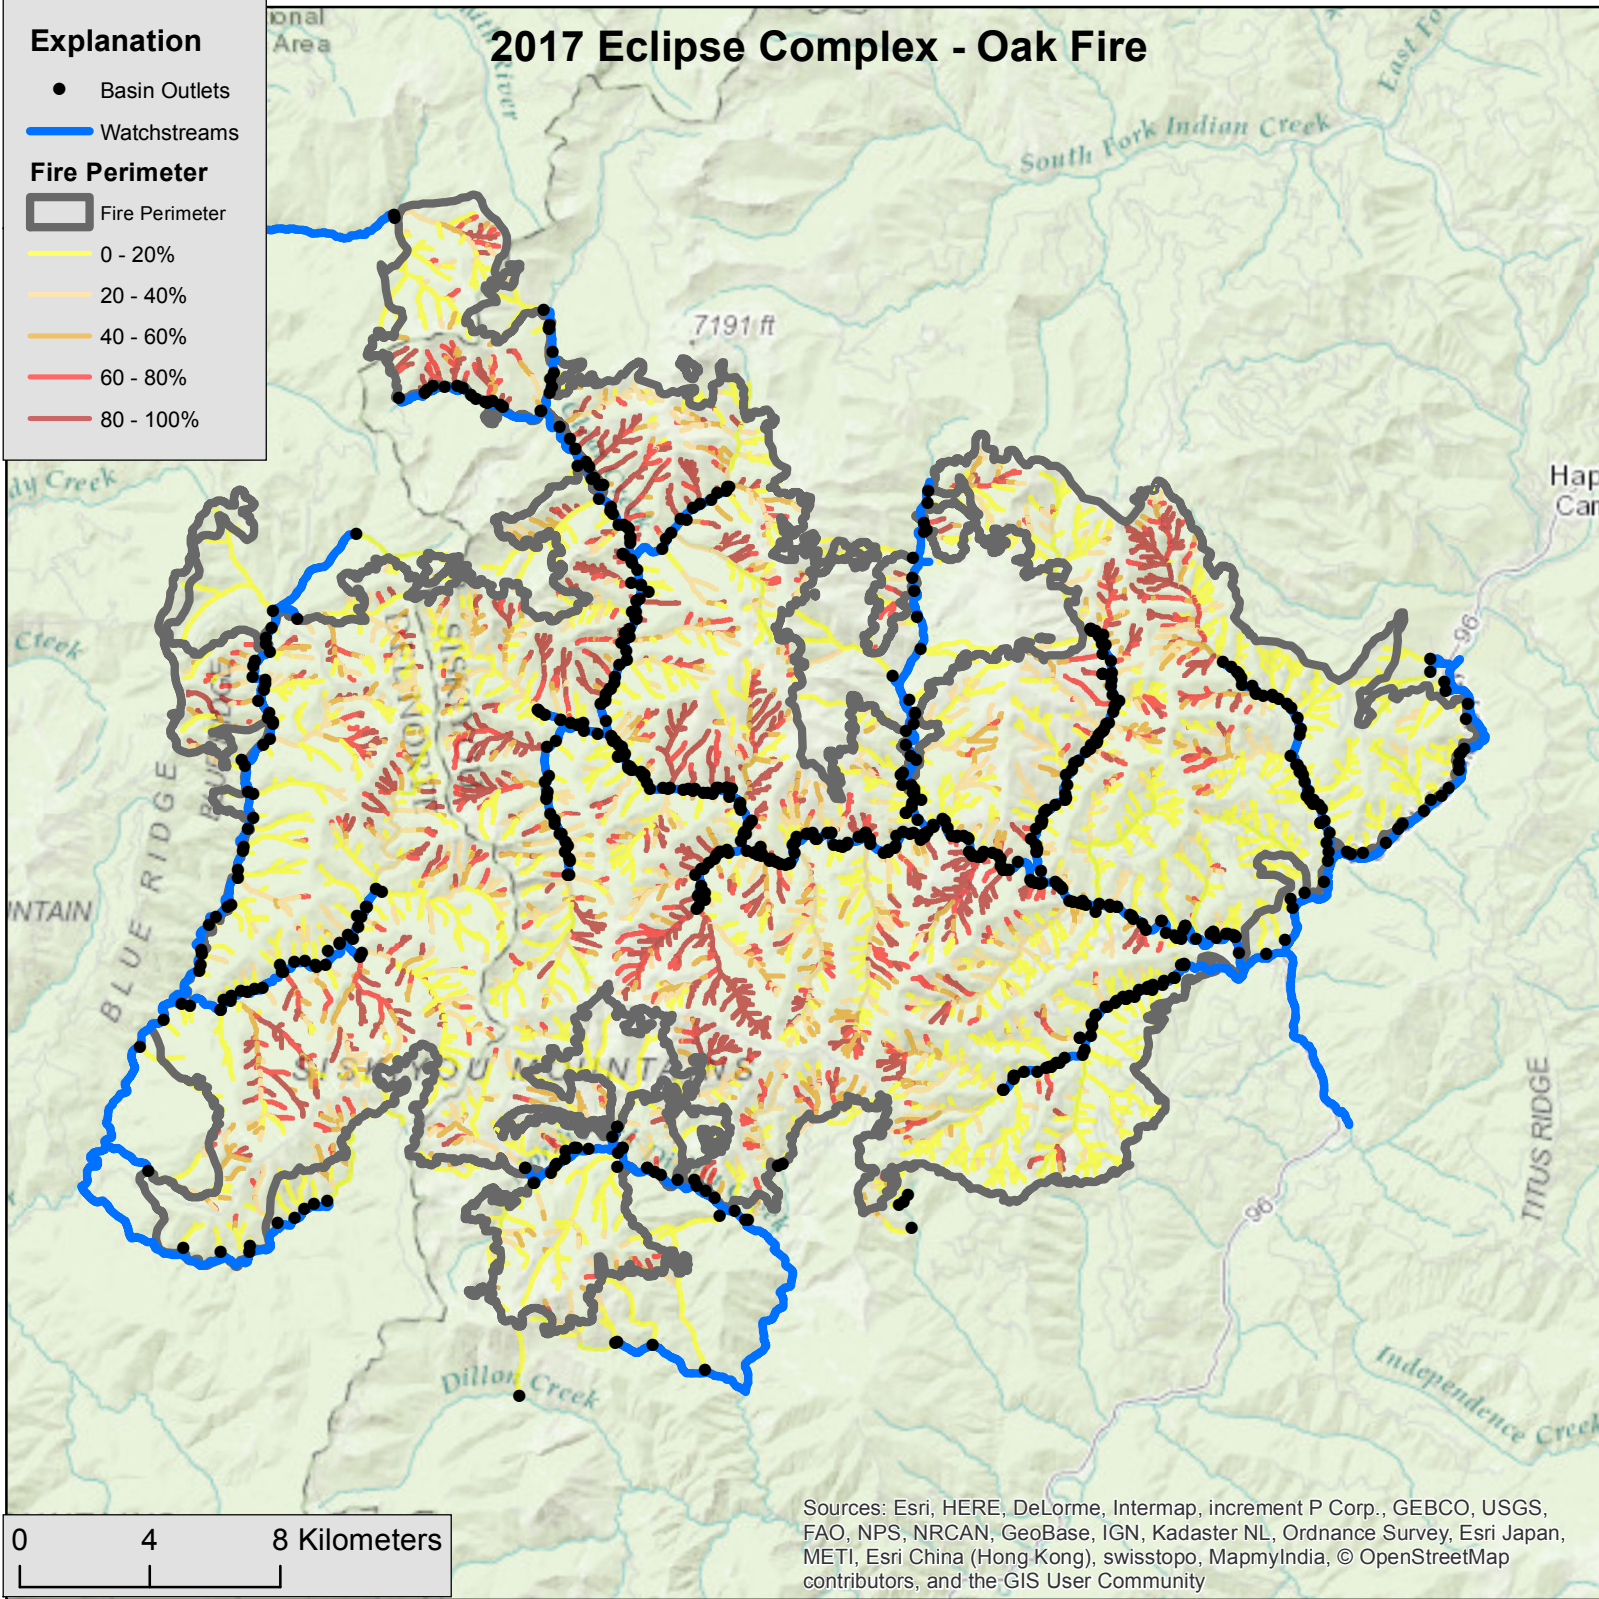

## Explanation

● Basin Outlets

— Watchstreams

## Fire Perimeter

▭ Fire Perimeter

— 0 - 20%

— 20 - 40%

— 40 - 60%

— 60 - 80%

— 80 - 100%

# 2017 Eclipse Complex - Oak Fire

Sources: Esri, HERE, DeLorme, Intermap, increment P Corp., GEBCO, USGS, FAO, NPS, NRCAN, GeoBase, IGN, Kadaster NL, Ordnance Survey, Esri Japan, METI, Esri China (Hong Kong), swisstopo, MapmyIndia, © OpenStreetMap contributors, and the GIS User Community