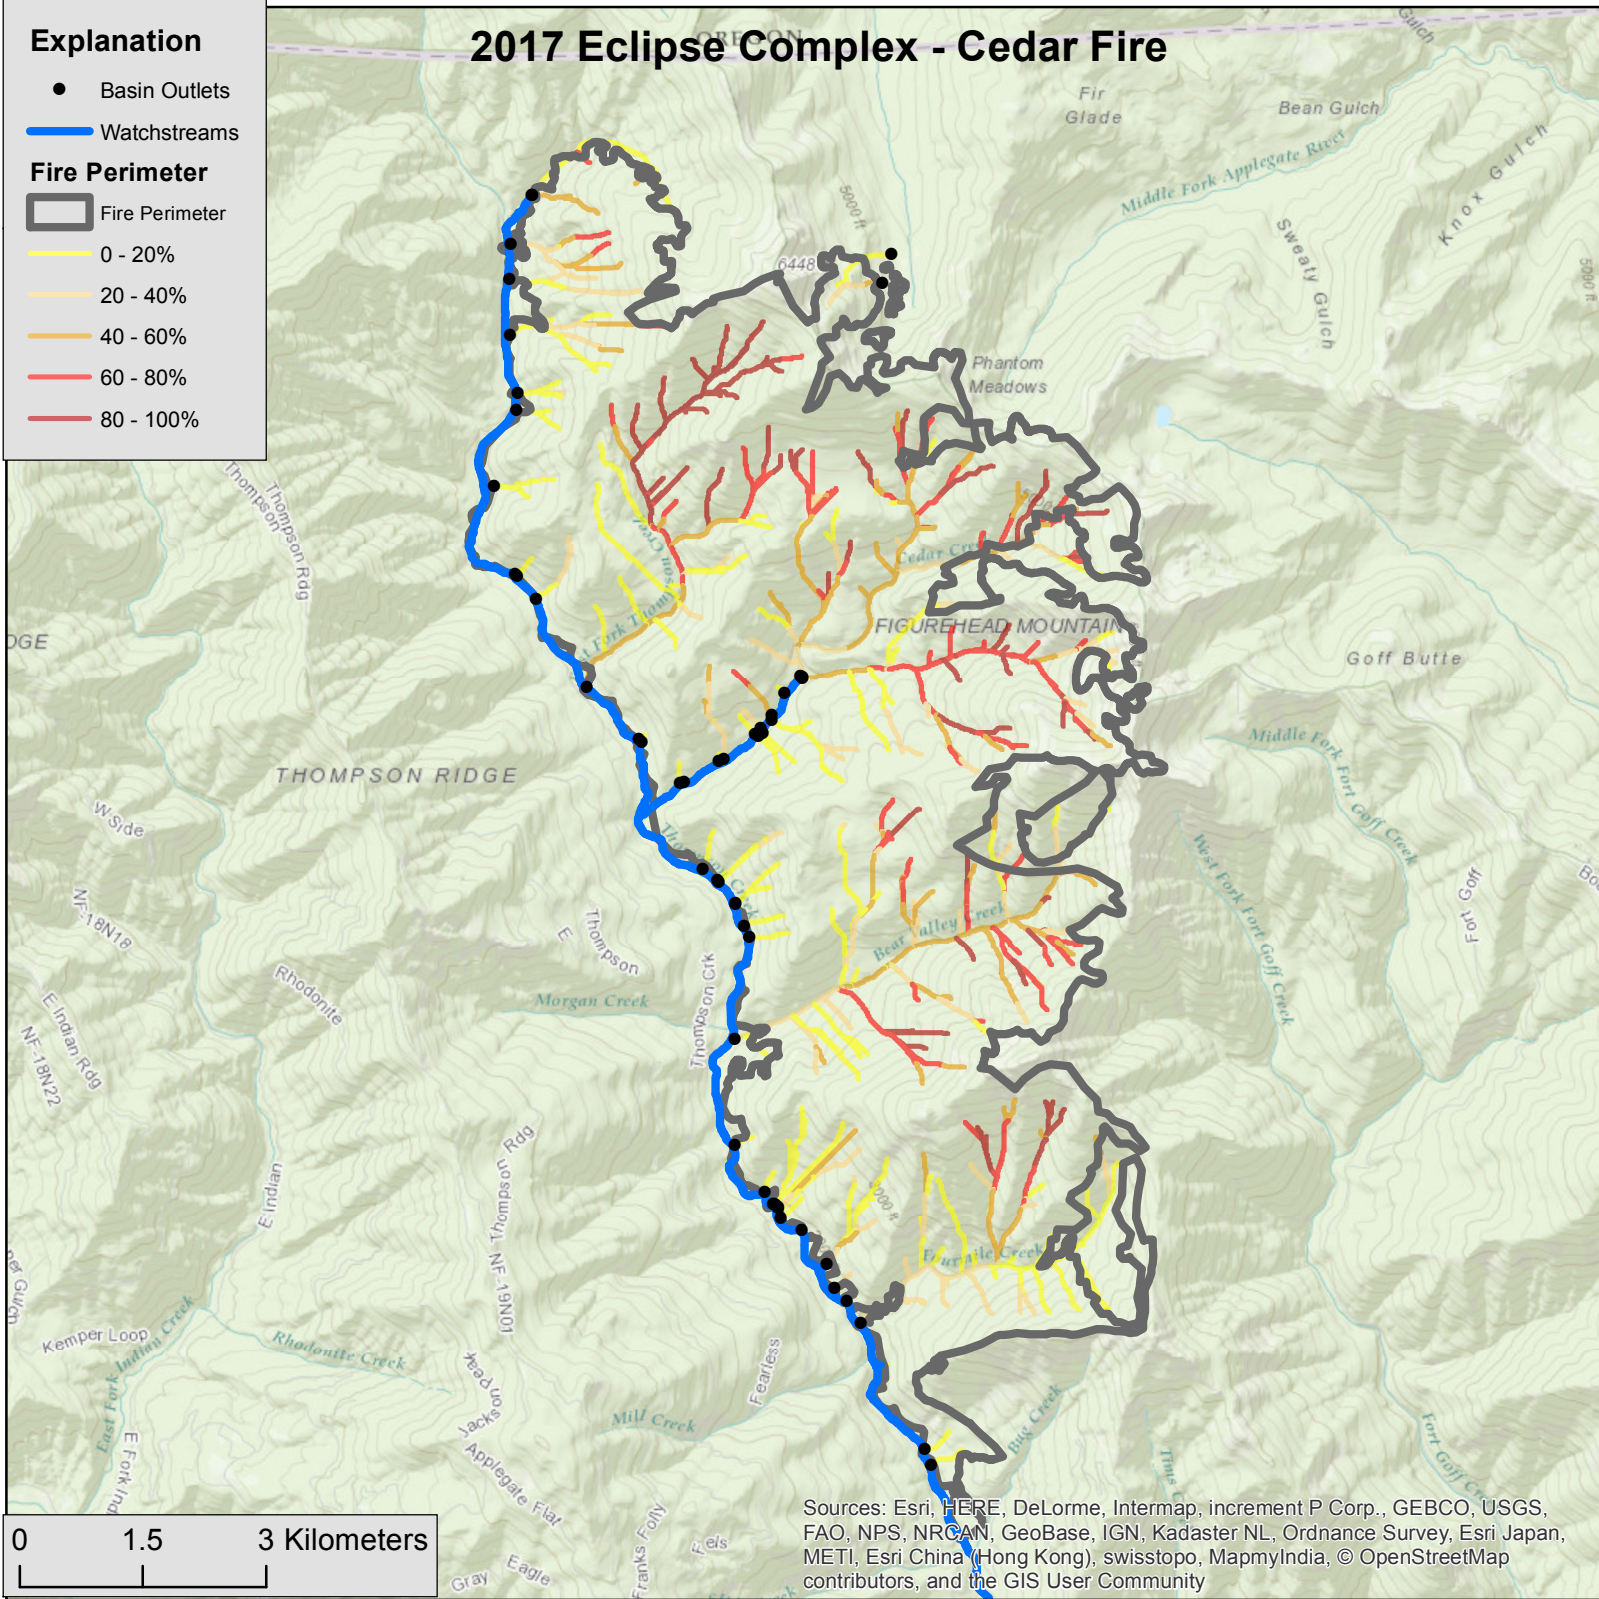

2017 Eclipse Complex - Cedar Fire

Explanation

- Basin Outlets
- Watchstreams
- ▭ Fire Perimeter
- 0 - 20%
- 20 - 40%
- 40 - 60%
- 60 - 80%
- 80 - 100%

Sources: Esri, HERE, DeLorme, Intermap, increment P Corp., GEBCO, USGS, FAO, NPS, NRCAN, GeoBase, IGN, Kadaster NL, Ordnance Survey, Esri Japan, METI, Esri China (Hong Kong), swisstopo, MapmyIndia, © OpenStreetMap contributors, and the GIS User Community