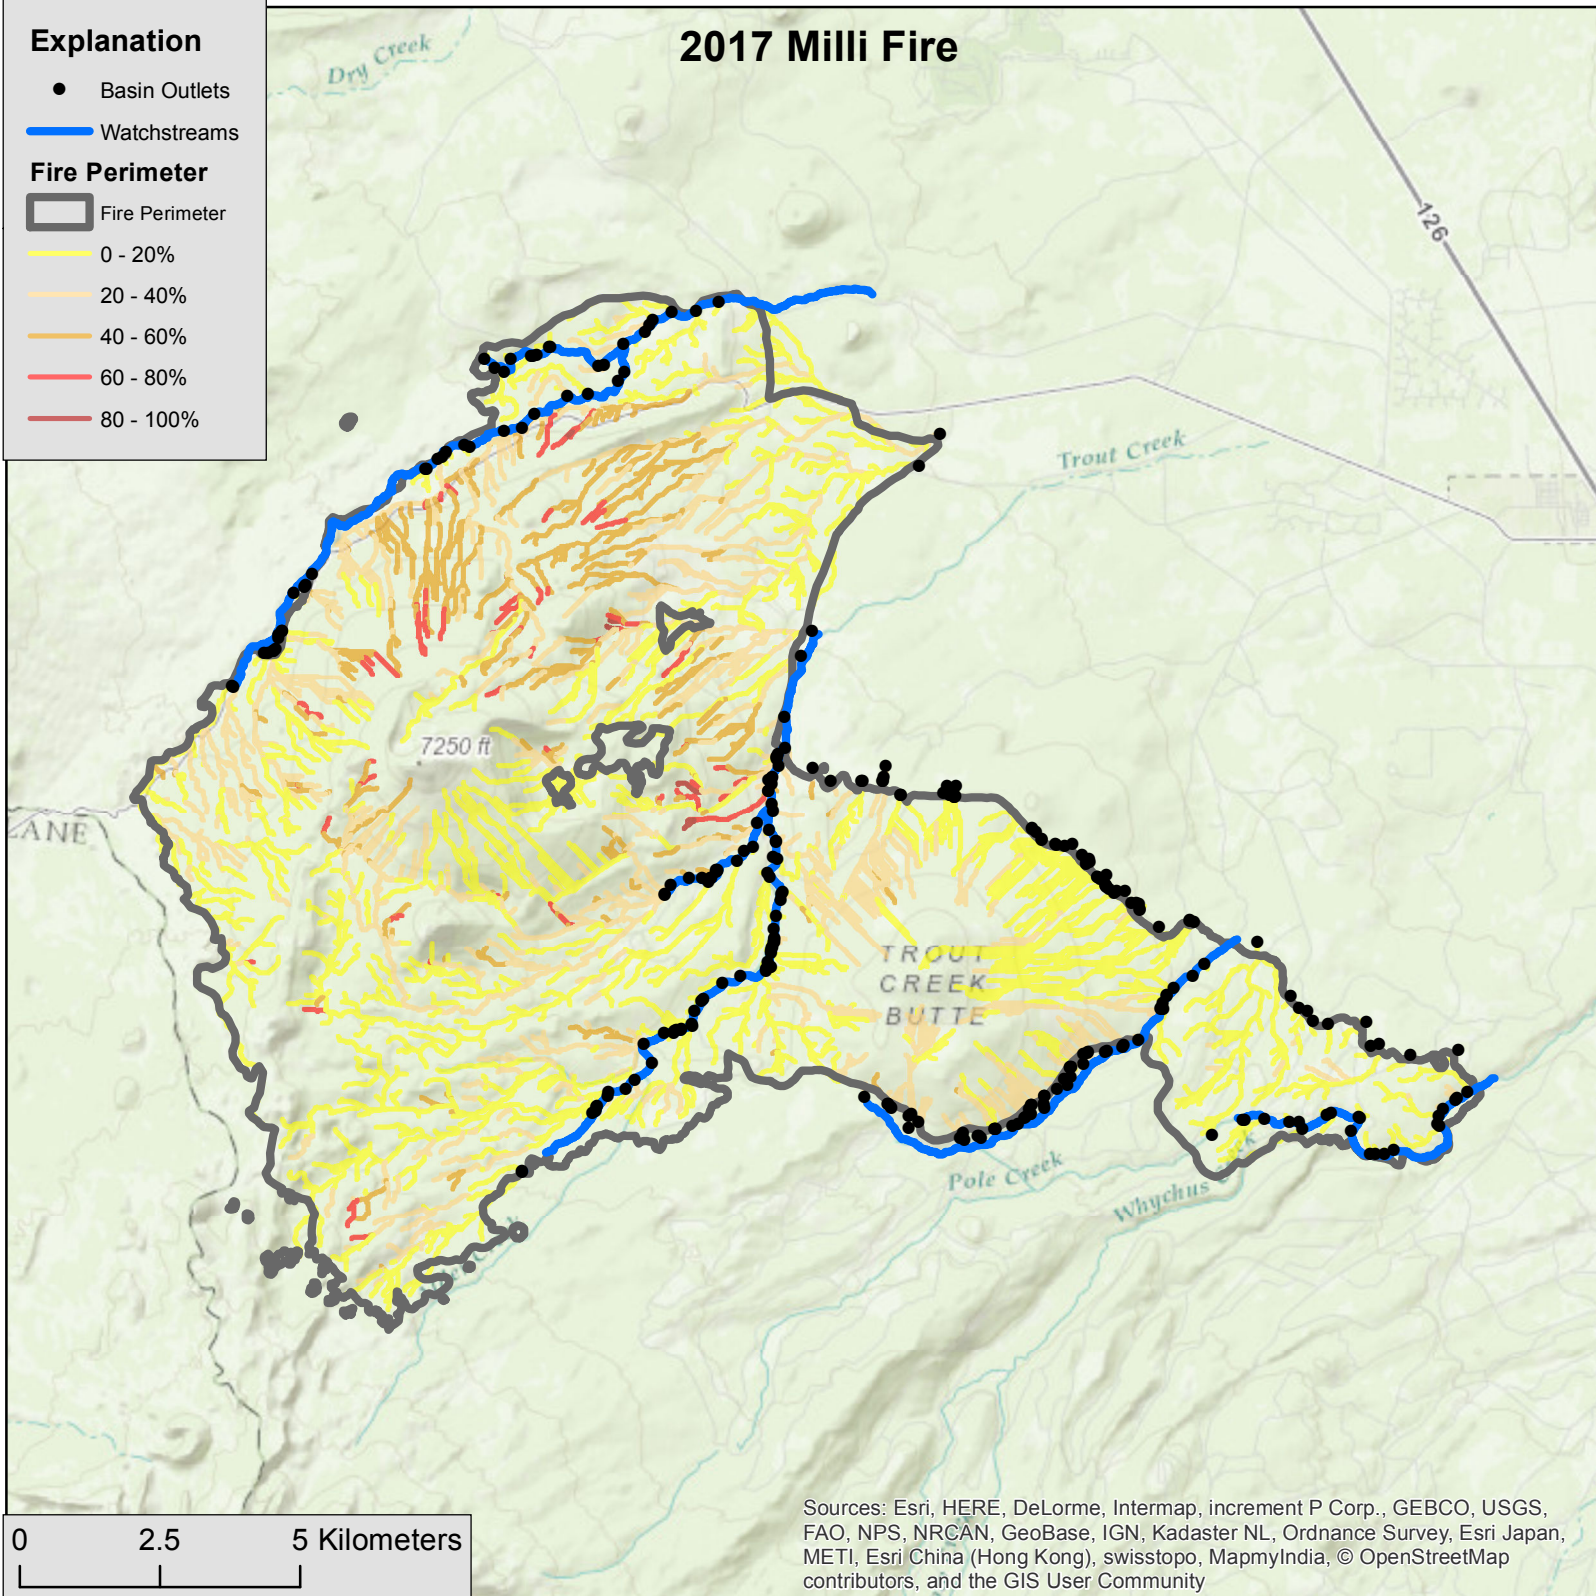

## Explanation

● Basin Outlets

— Watchstreams

## Fire Perimeter

▭ Fire Perimeter

— 0 - 20%

— 20 - 40%

— 40 - 60%

— 60 - 80%

— 80 - 100%

# 2017 Milli Fire

Sources: Esri, HERE, DeLorme, Intermap, increment P Corp., GEBCO, USGS, FAO, NPS, NRCAN, GeoBase, IGN, Kadaster NL, Ordnance Survey, Esri Japan, METI, Esri China (Hong Kong), swisstopo, MapmyIndia, © OpenStreetMap contributors, and the GIS User Community

0 2.5 5 Kilometers