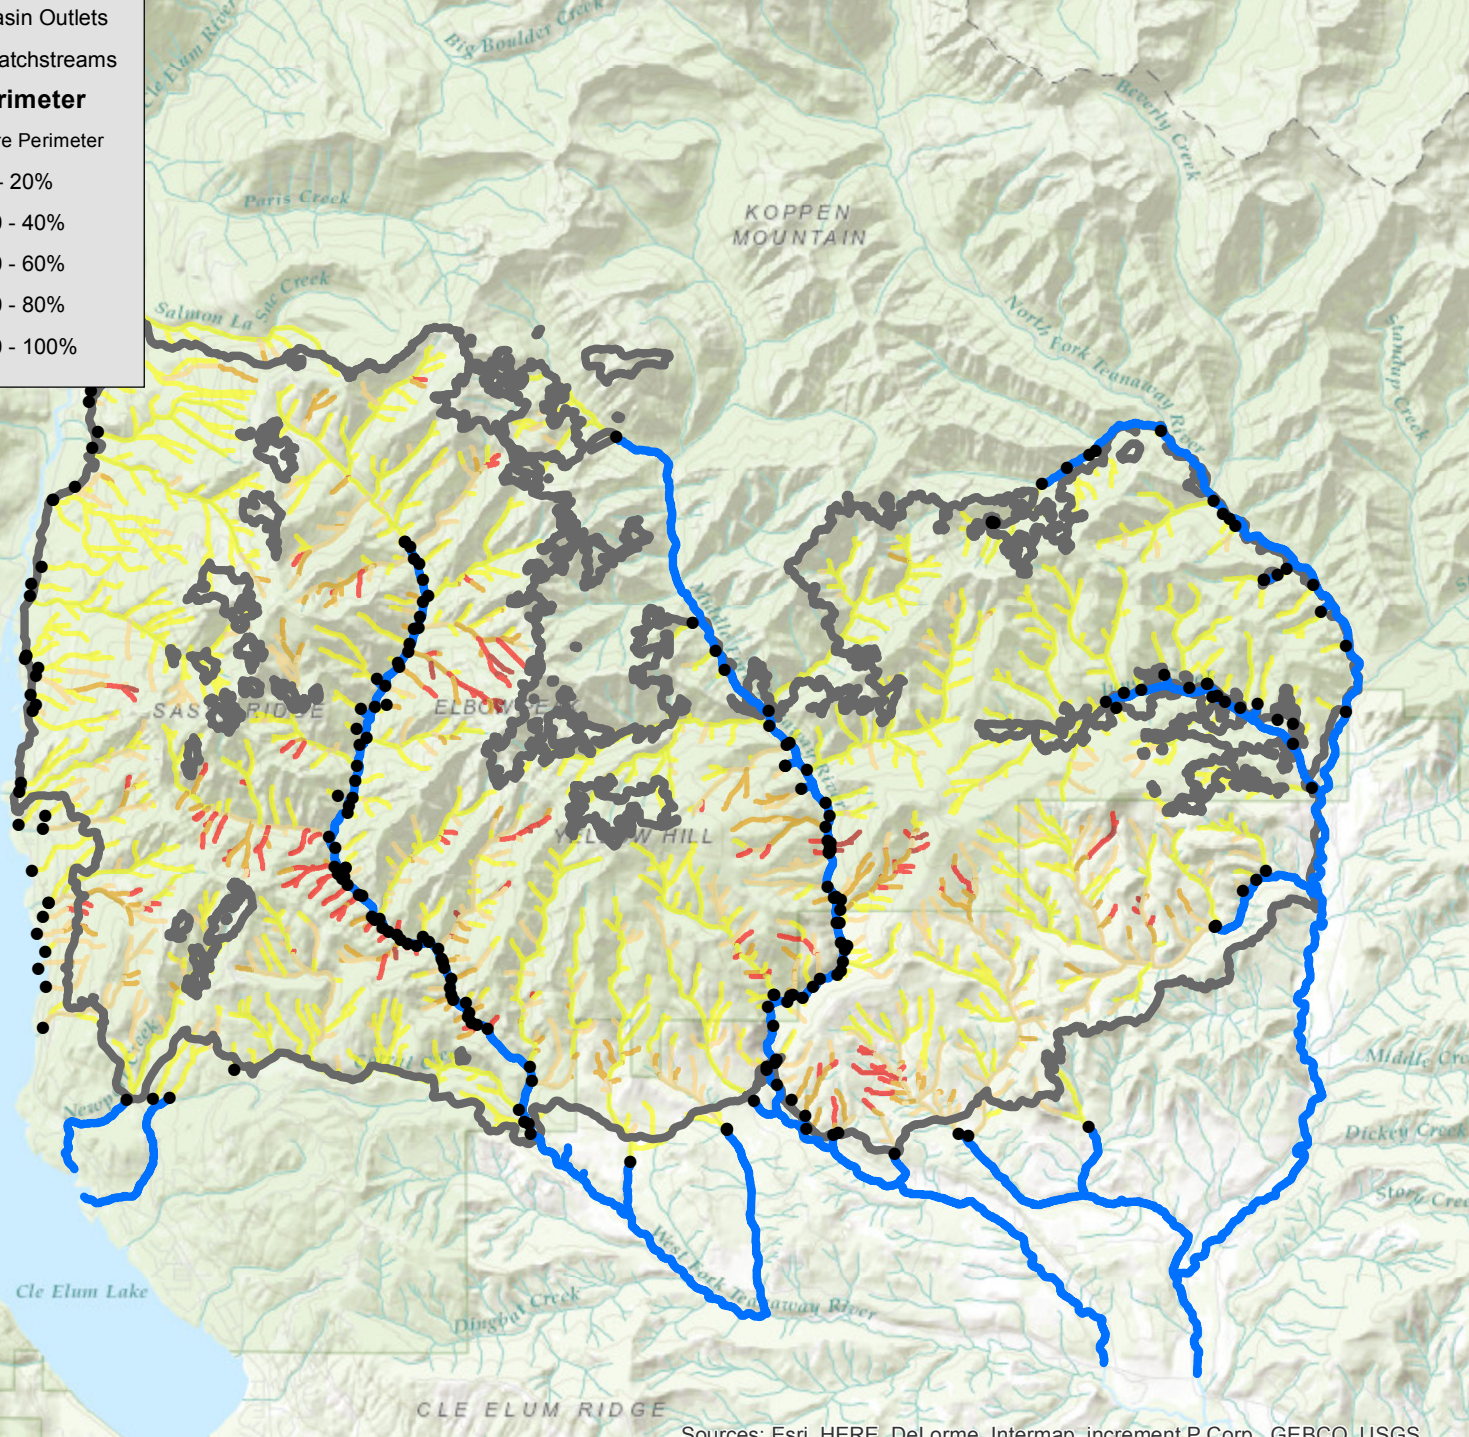

## Explanation

● Basin Outlets

— Watchstreams

## Fire Perimeter

▭ Fire Perimeter

— 0 - 20%

— 20 - 40%

— 40 - 60%

— 60 - 80%

— 80 - 100%

# 2017 Jolly Mountain Fire

Sources: Esri, HERE, DeLorme, Intermap, increment P Corp., GEBCO, USGS, FAO, NPS, NRCAN, GeoBase, IGN, Kadaster NL, Ordnance Survey, Esri Japan, METI, Esri China (Hong Kong), swisstopo, MapmyIndia, © OpenStreetMap contributors, and the GIS User Community