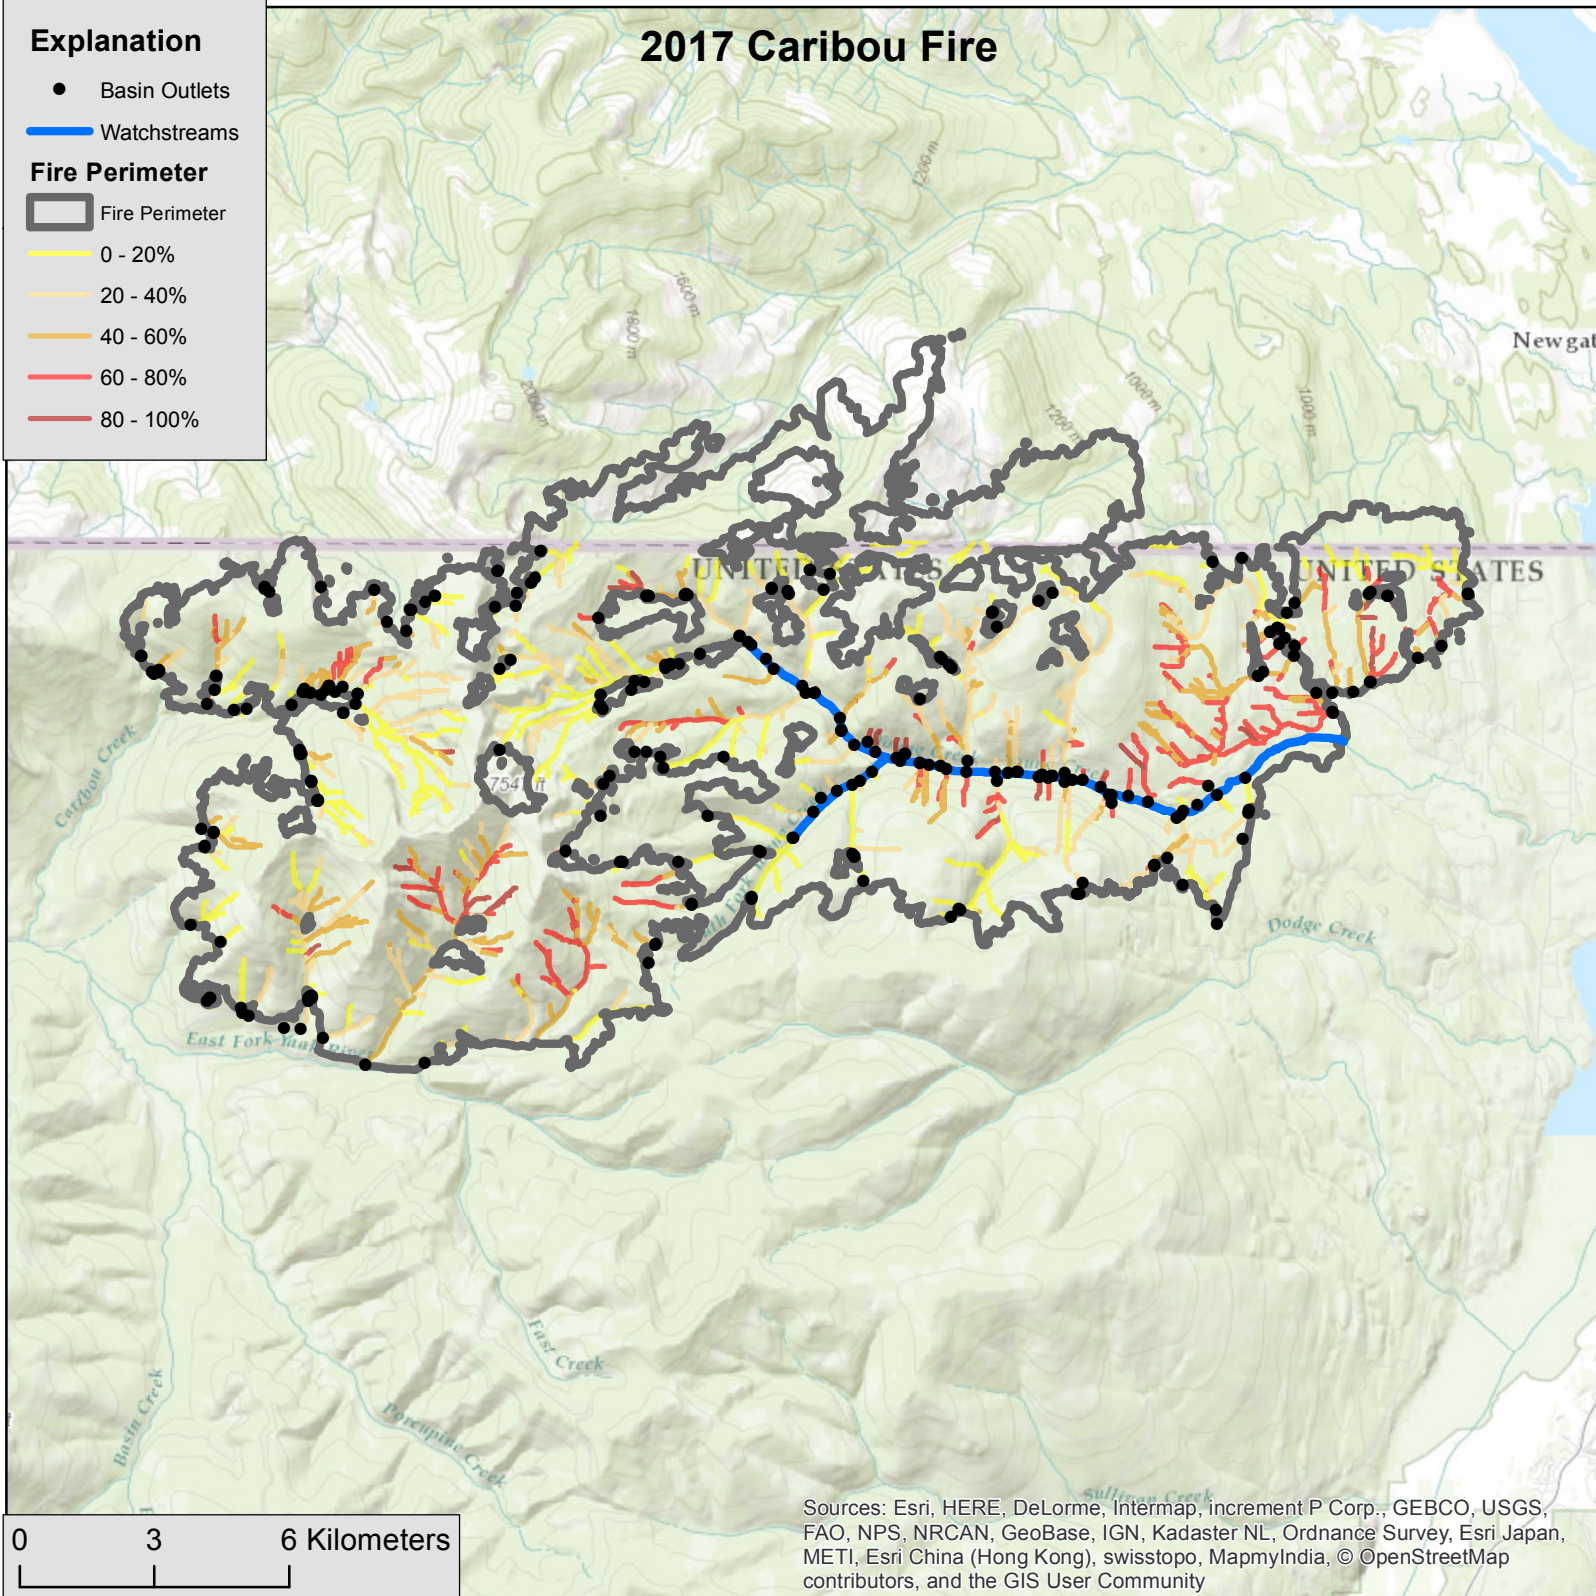

## Explanation

- Basin Outlets
- Watchstreams
- Fire Perimeter**
- ▭ Fire Perimeter
- 0 - 20%
- 20 - 40%
- 40 - 60%
- 60 - 80%
- 80 - 100%

## 2017 Caribou Fire

Sources: Esri, HERE, DeLorme, Intermap, increment P Corp., GEBCO, USGS, FAO, NPS, NRCAN, GeoBase, IGN, Kadaster NL, Ordnance Survey, Esri Japan, METI, Esri China (Hong Kong), swisstopo, MapmyIndia, © OpenStreetMap contributors, and the GIS User Community