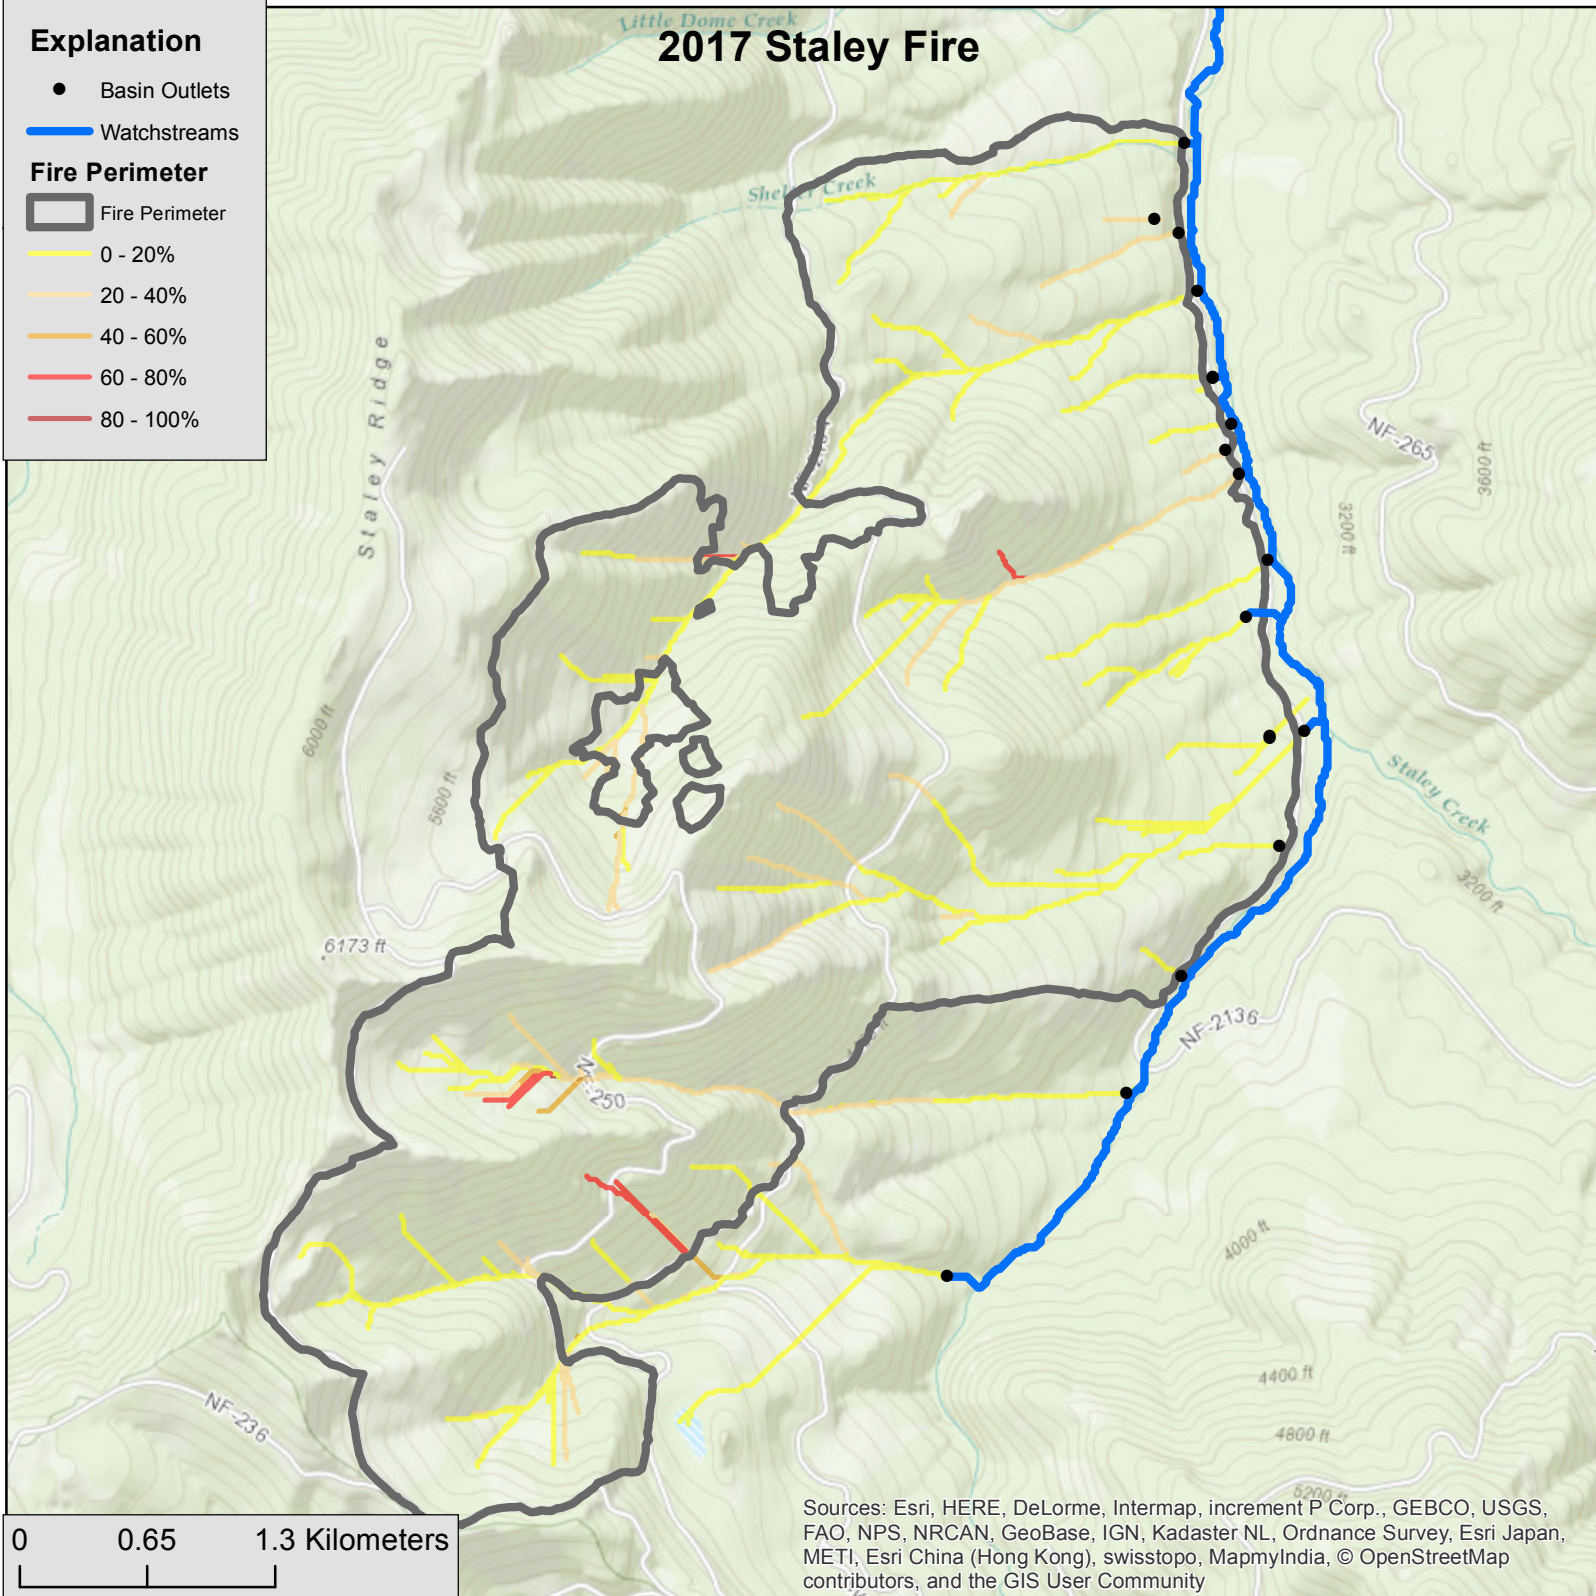

Explanation

- Basin Outlets
- Watchstreams

Fire Perimeter

- Fire Perimeter
- 0 - 20%
- 20 - 40%
- 40 - 60%
- 60 - 80%
- 80 - 100%

2017 Staley Fire

Sources: Esri, HERE, DeLorme, Intermap, increment P Corp., GEBCO, USGS, FAO, NPS, NRCAN, GeoBase, IGN, Kadaster NL, Ordnance Survey, Esri Japan, METI, Esri China (Hong Kong), swisstopo, MapmyIndia, © OpenStreetMap contributors, and the GIS User Community