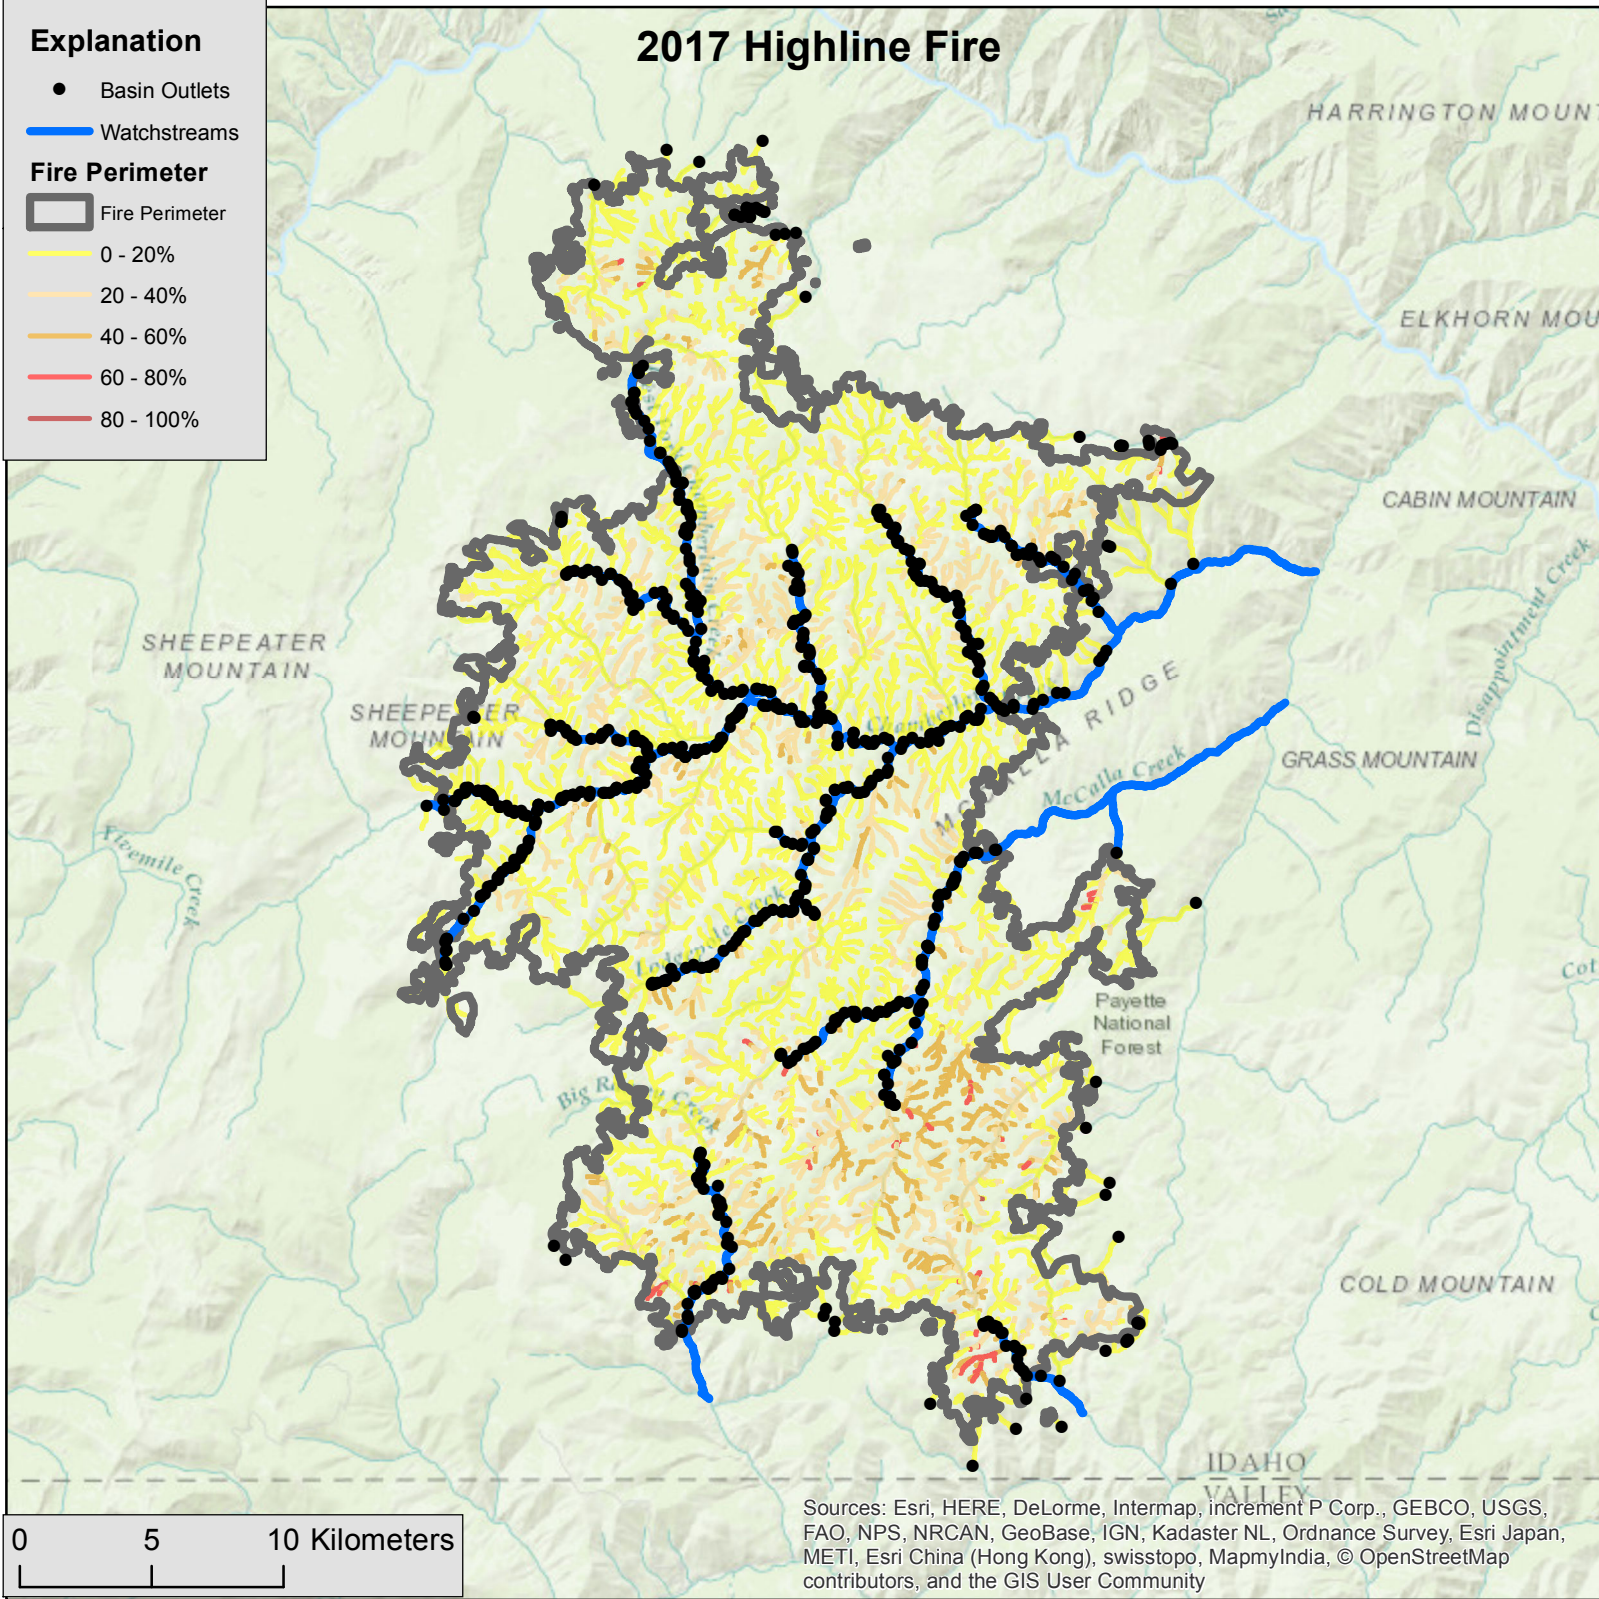

Explanation

● Basin Outlets

— Watchstreams

Fire Perimeter

▭ Fire Perimeter

— 0 - 20%

— 20 - 40%

— 40 - 60%

— 60 - 80%

— 80 - 100%

2017 Highline Fire

Sources: Esri, HERE, DeLorme, Intermap, increment P Corp., GEBCO, USGS, FAO, NPS, NRCAN, GeoBase, IGN, Kadaster NL, Ordnance Survey, Esri Japan, METI, Esri China (Hong Kong), swisstopo, MapmyIndia, © OpenStreetMap contributors, and the GIS User Community

0 5 10 Kilometers