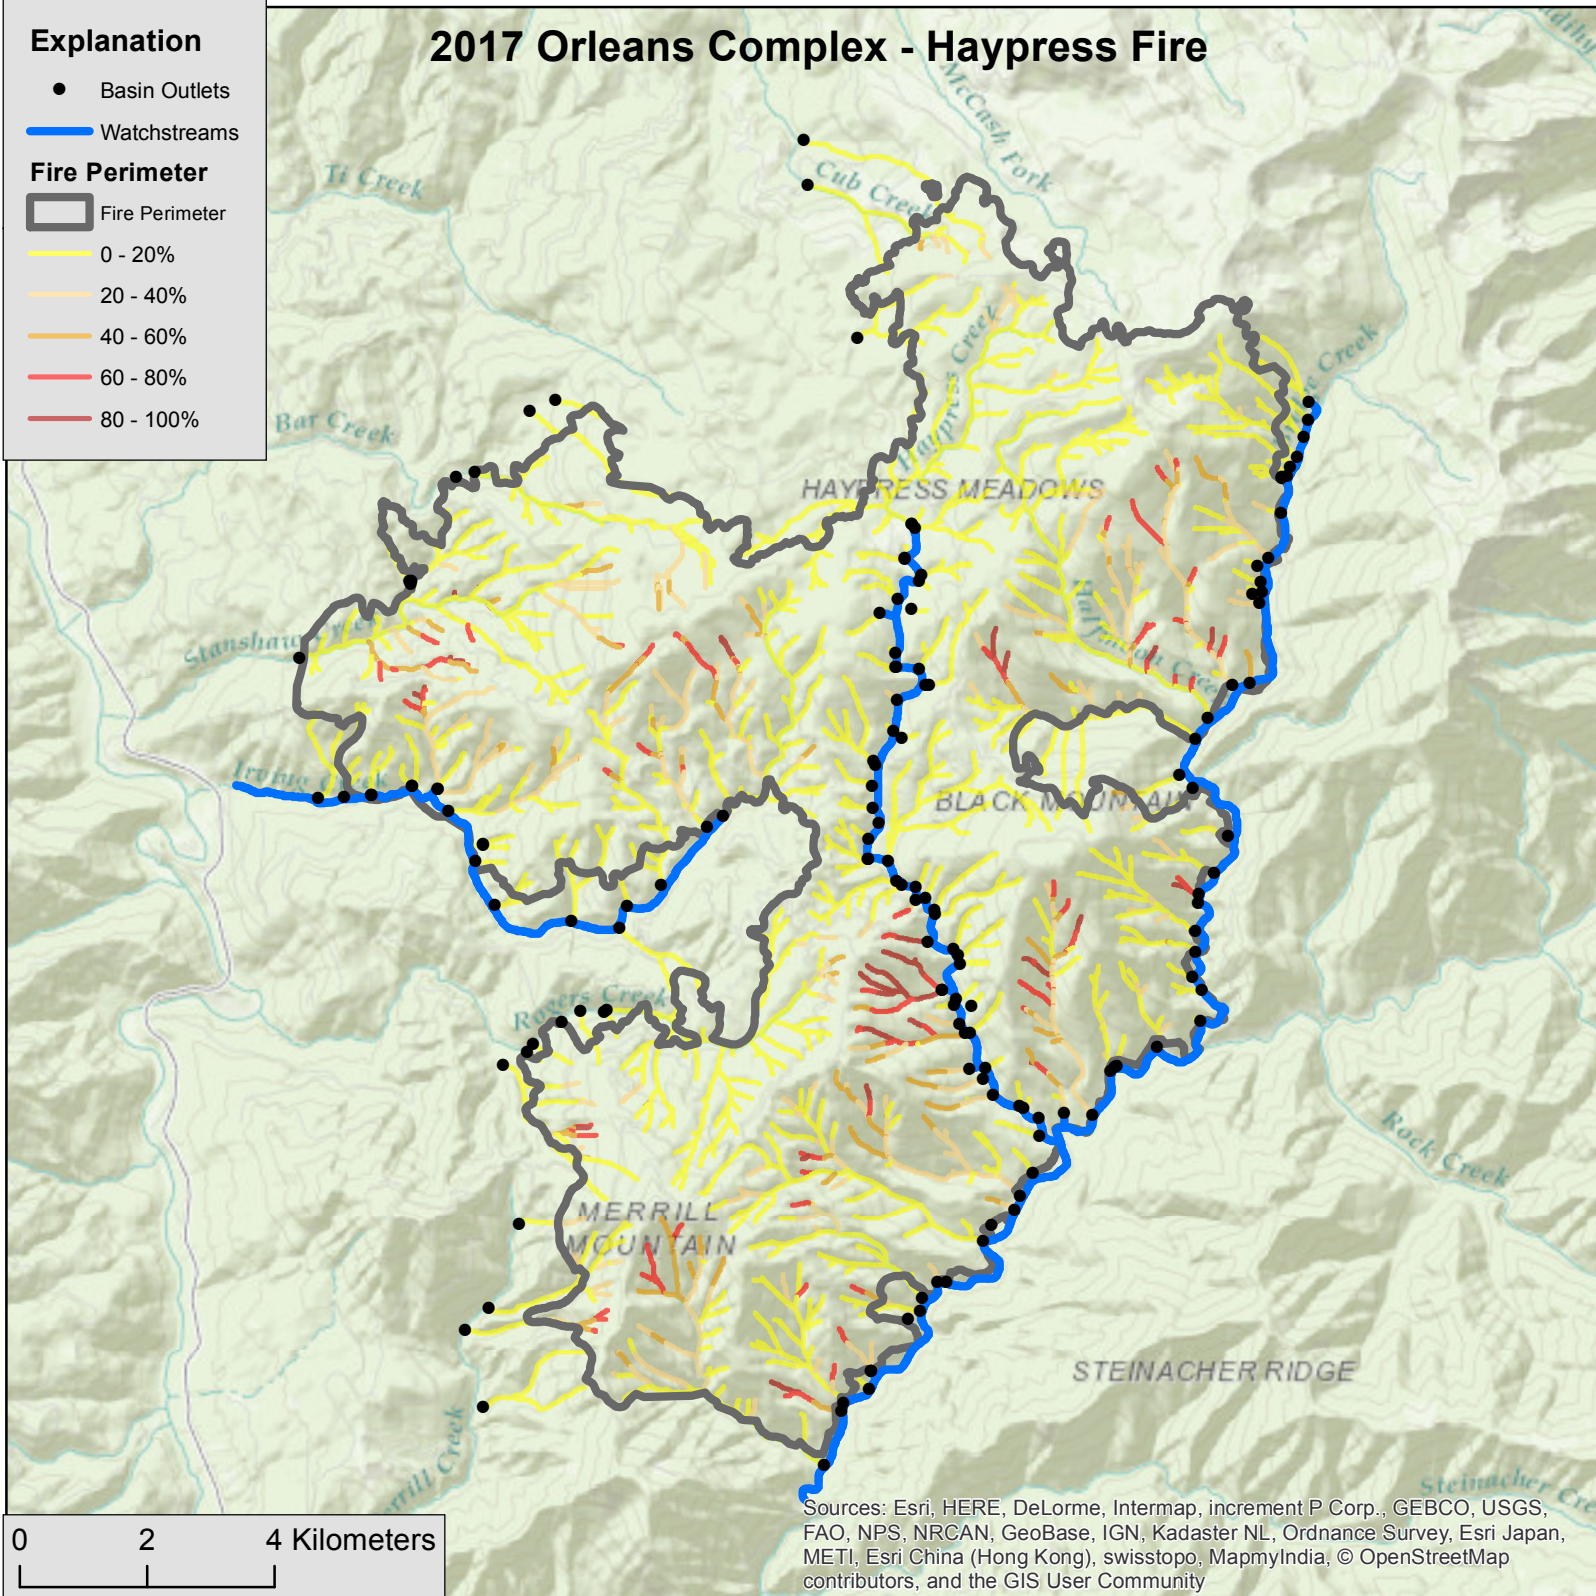

2017 Orleans Complex - Haypress Fire

Explanation

● Basin Outlets

— Watchstreams

Fire Perimeter

▭ Fire Perimeter

— 0 - 20%

— 20 - 40%

— 40 - 60%

— 60 - 80%

— 80 - 100%

Sources: Esri, HERE, DeLorme, Intermap, increment P Corp., GEBCO, USGS, FAO, NPS, NRCAN, GeoBase, IGN, Kadaster NL, Ordnance Survey, Esri Japan, METI, Esri China (Hong Kong), swisstopo, MapmyIndia, © OpenStreetMap contributors, and the GIS User Community