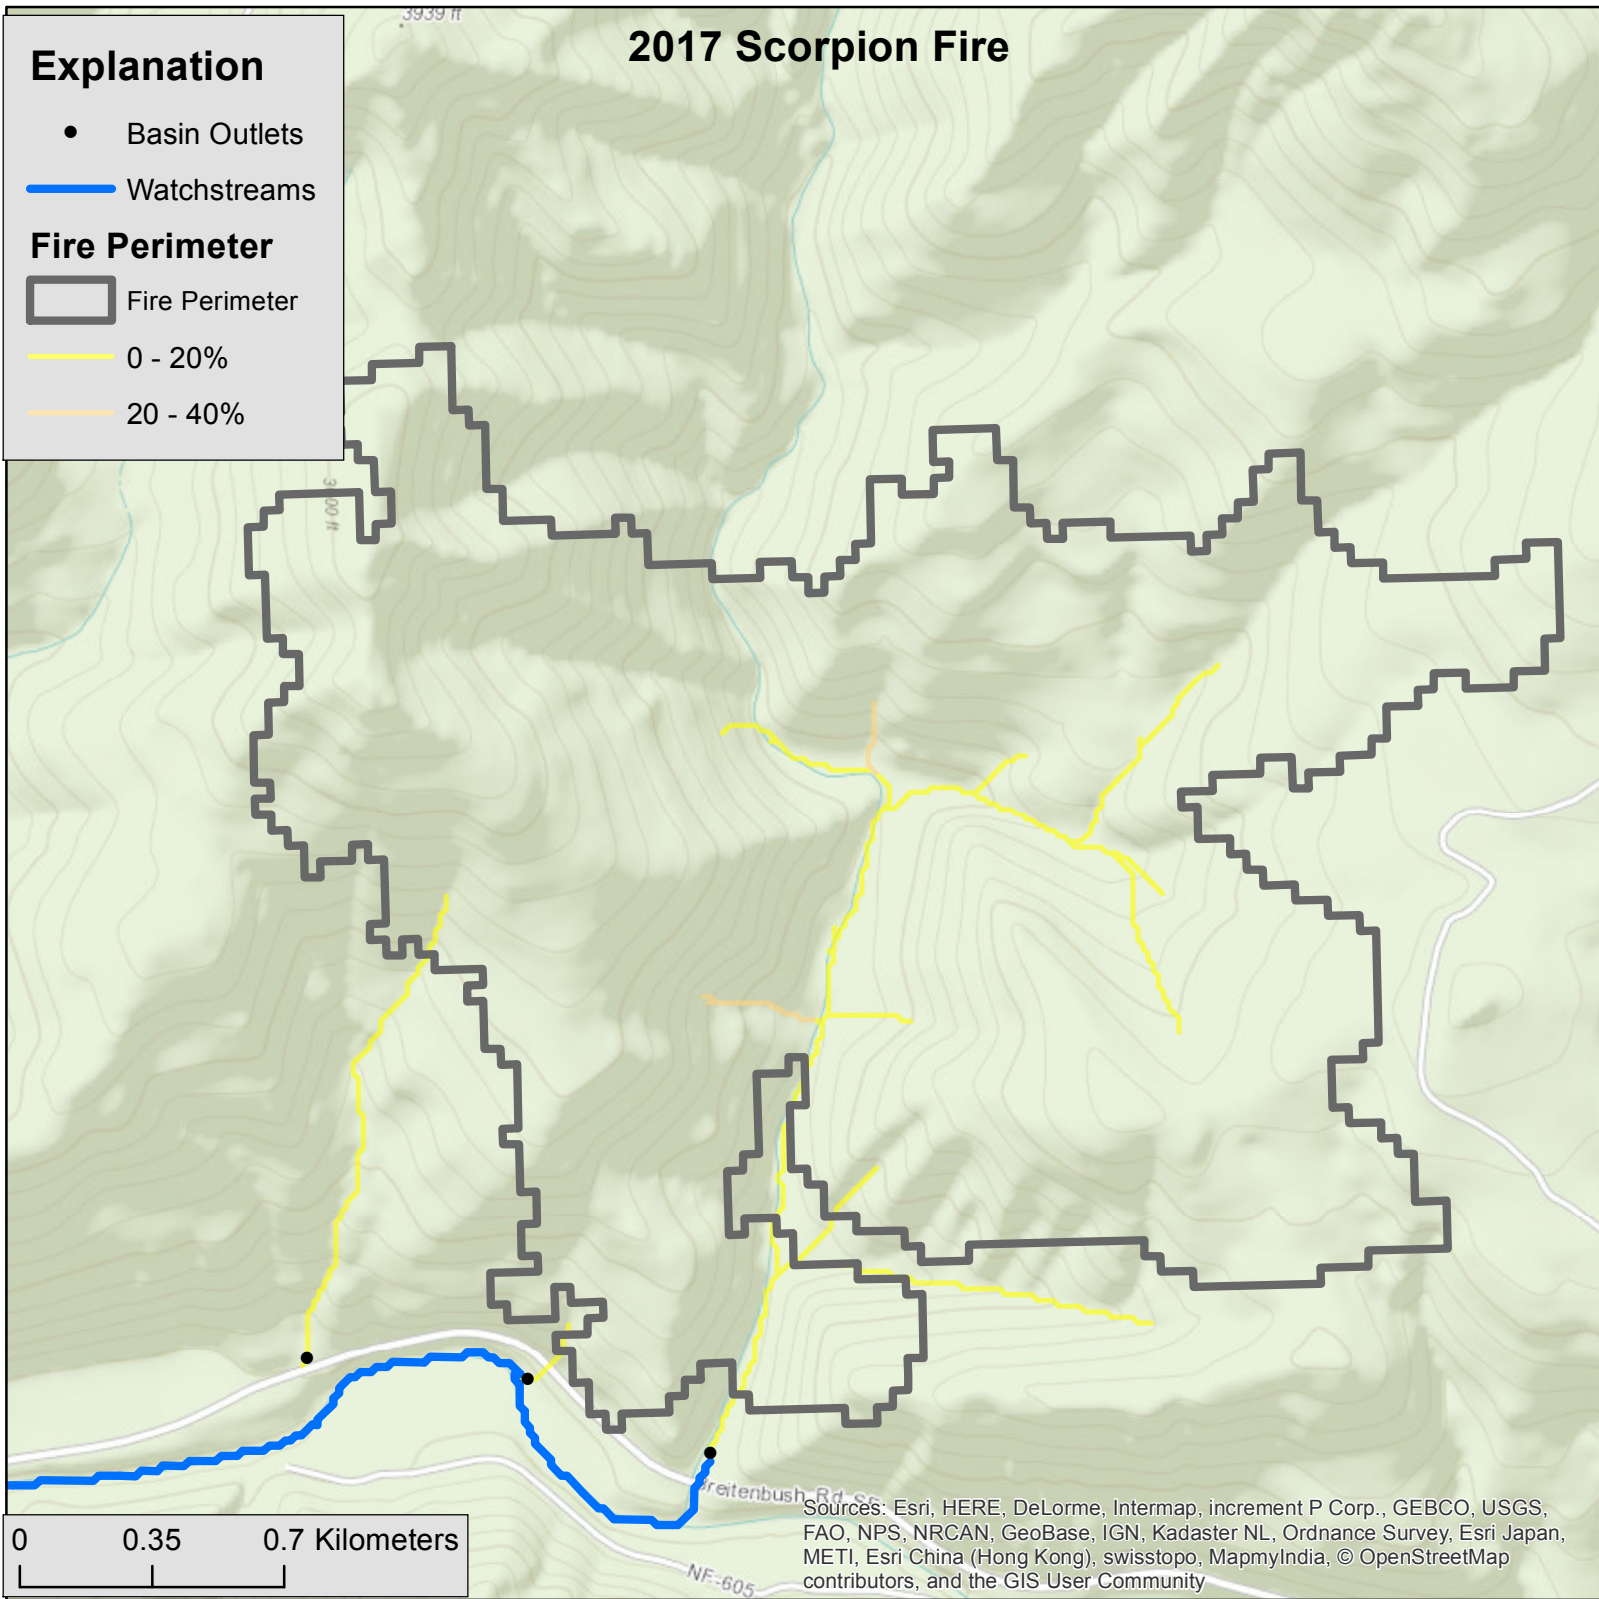

Explanation

• Basin Outlets

— Watchstreams

Fire Perimeter

▭ Fire Perimeter

— 0 - 20%

— 20 - 40%

2017 Scorpion Fire