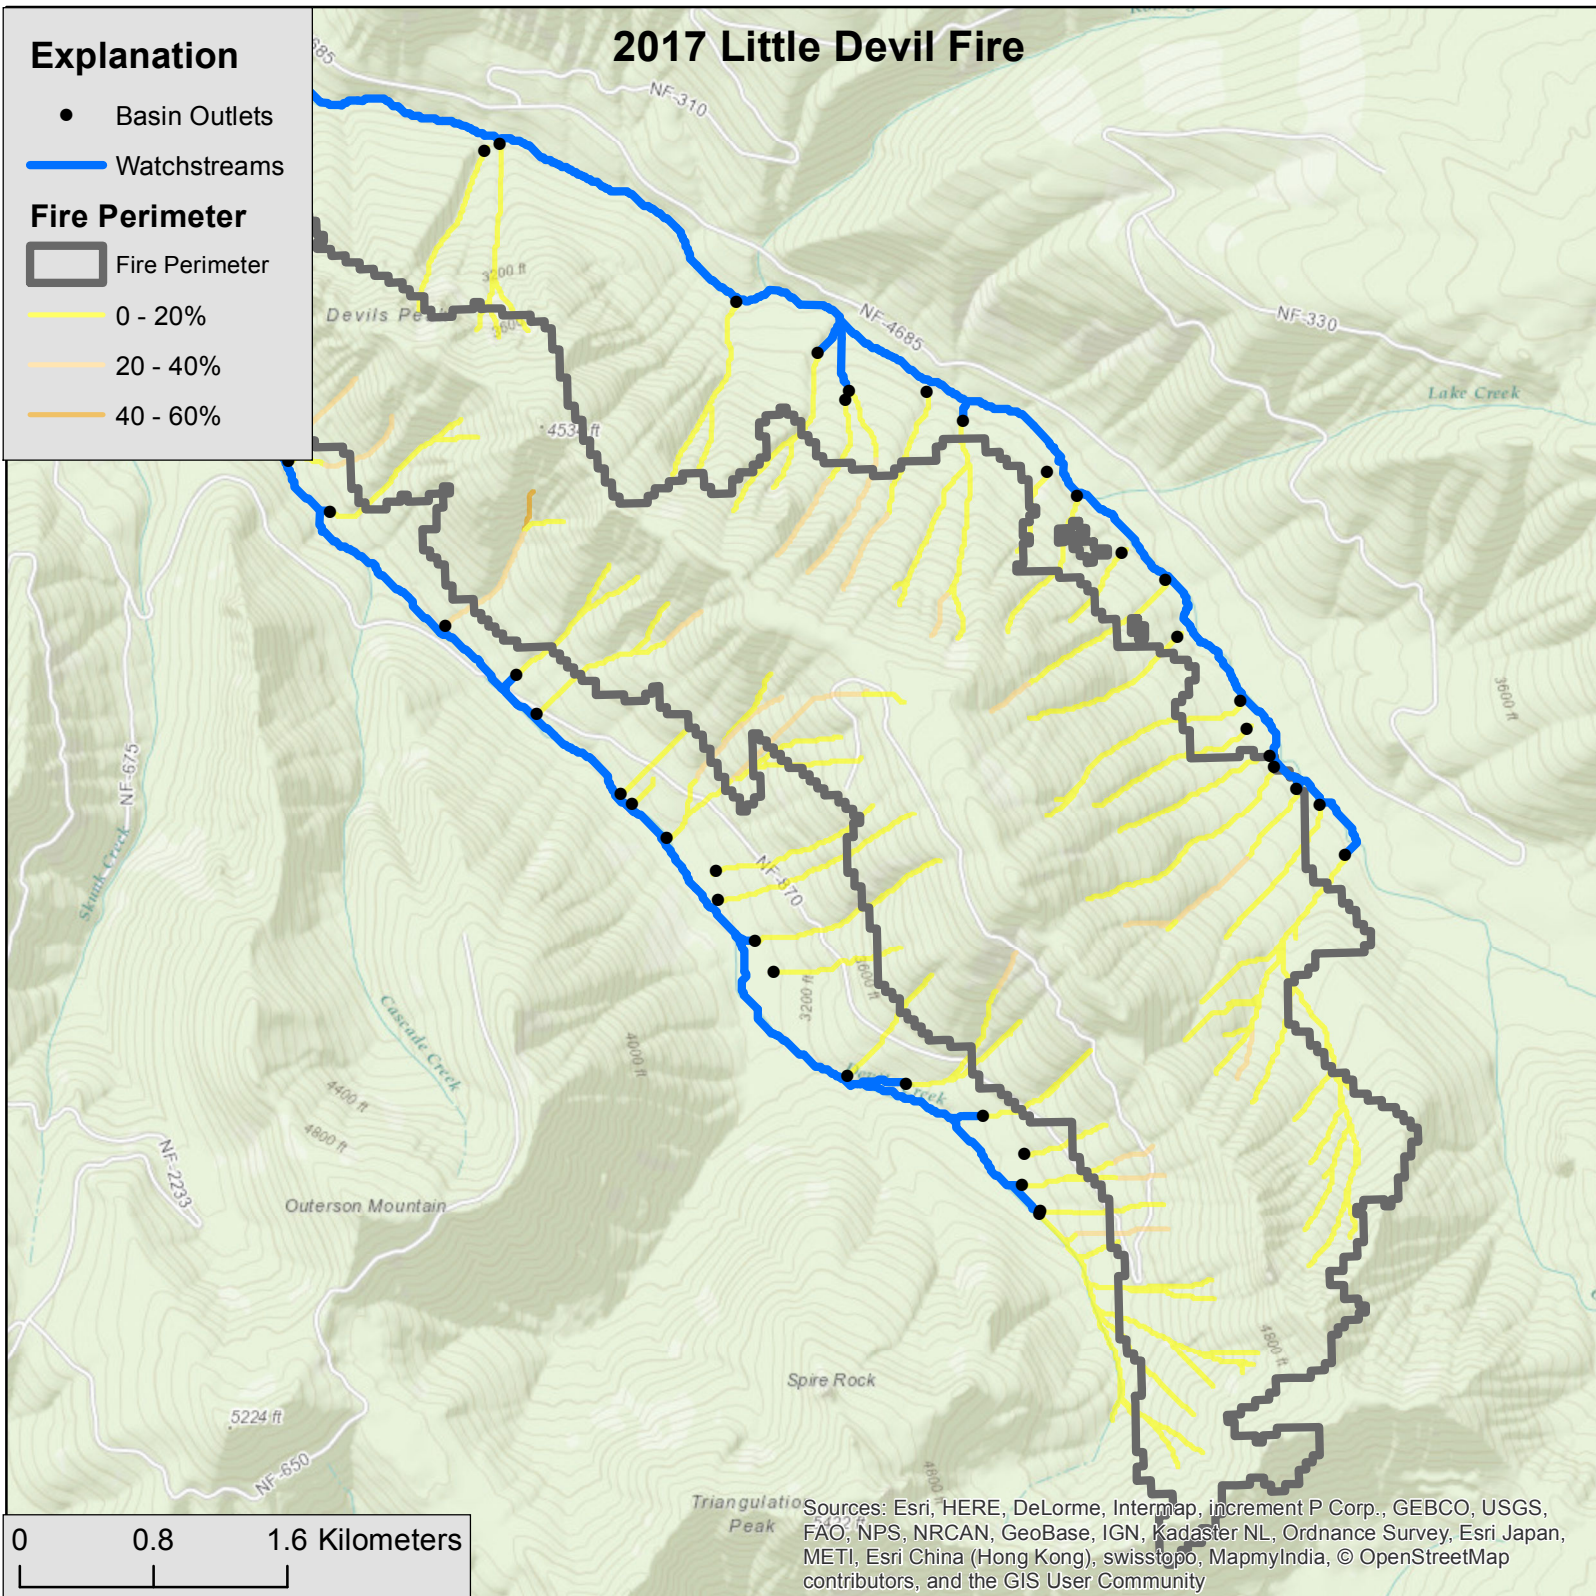

Explanation

- Basin Outlets
- Watchstreams

Fire Perimeter

- ▭ Fire Perimeter
- 0 - 20%
- 20 - 40%
- 40 - 60%

2017 Little Devil Fire

Sources: Esri, HERE, DeLorme, Intermap, increment P Corp., GEBCO, USGS, FAO, NPS, NRCAN, GeoBase, IGN, Kadaster NL, Ordnance Survey, Esri Japan, METI, Esri China (Hong Kong), swisstopo, MapmyIndia, © OpenStreetMap contributors, and the GIS User Community