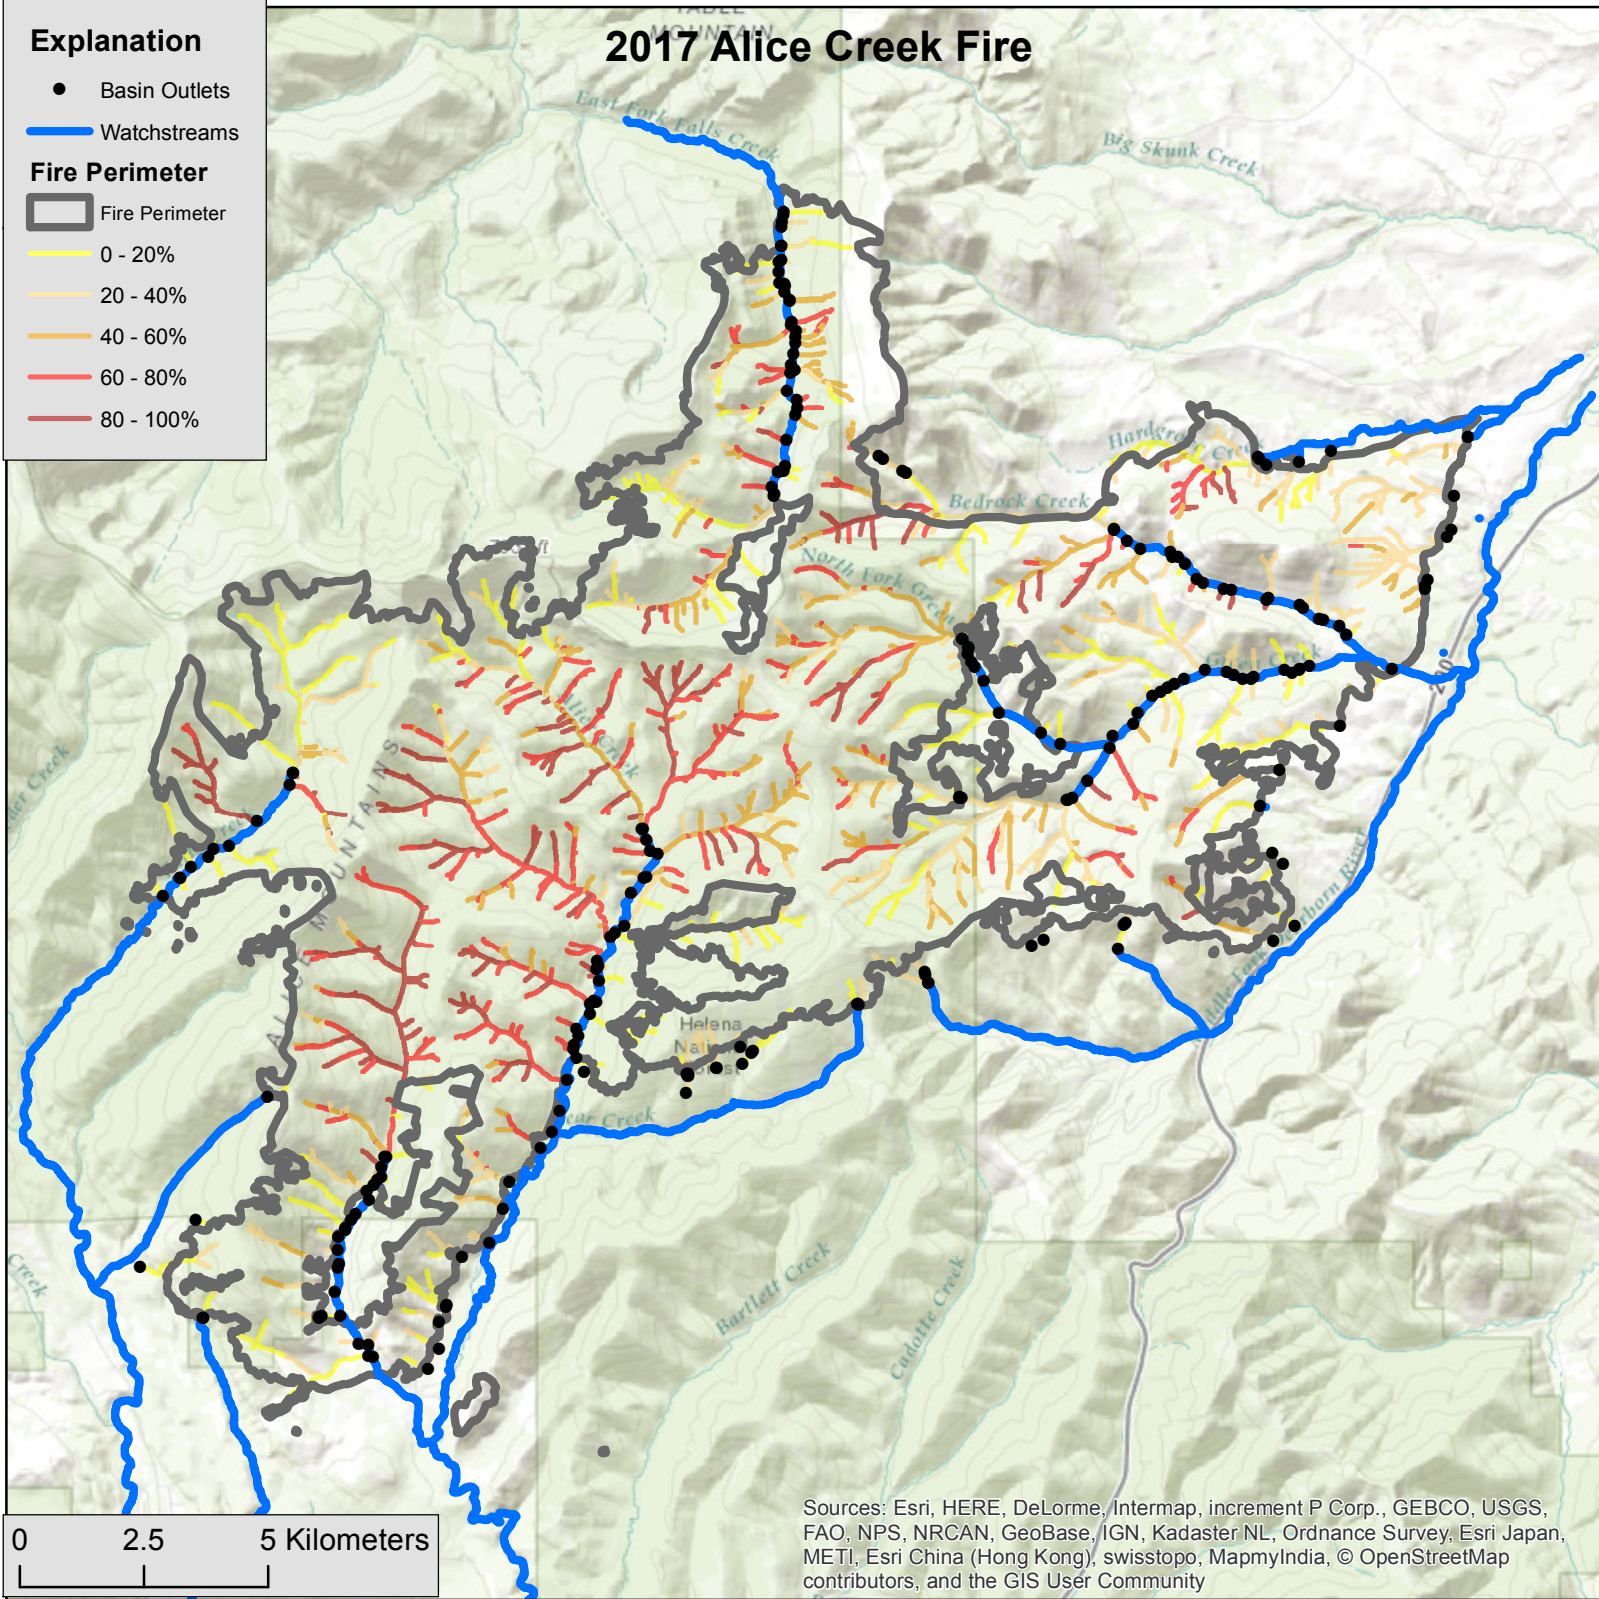

Explanation

● Basin Outlets

— Watchstreams

Fire Perimeter

▭ Fire Perimeter

— 0 - 20%

— 20 - 40%

— 40 - 60%

— 60 - 80%

— 80 - 100%

2017 Alice Creek Fire

Sources: Esri, HERE, DeLorme, Intermap, increment P Corp., GEBCO, USGS, FAO, NPS, NRCAN, GeoBase, IGN, Kadaster NL, Ordnance Survey, Esri Japan, METI, Esri China (Hong Kong), swisstopo, MapmyIndia, © OpenStreetMap contributors, and the GIS User Community