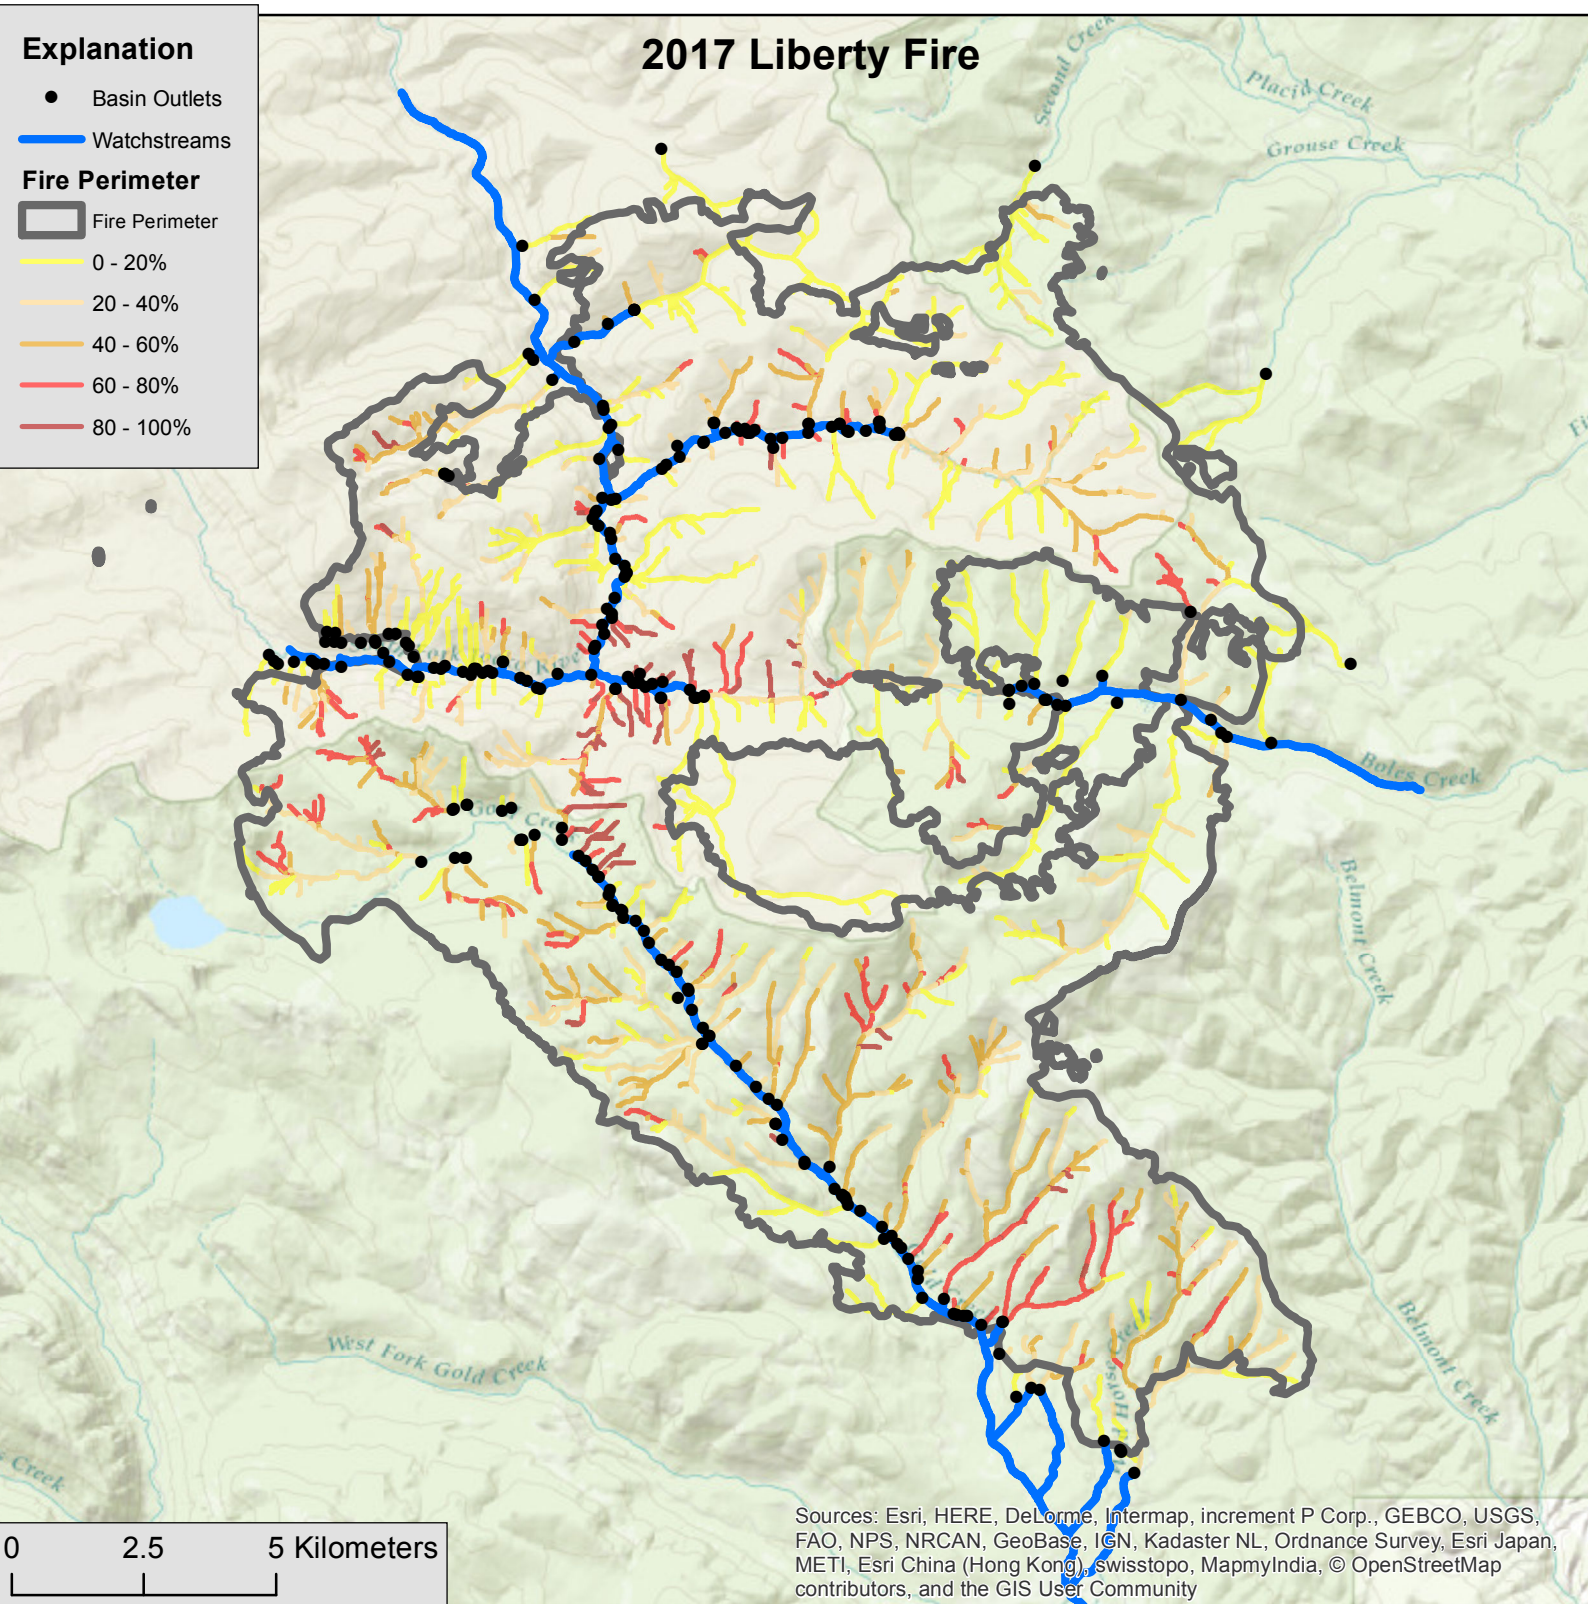

Explanation

- Basin Outlets
- Watchstreams
- Fire Perimeter**
- ▭ Fire Perimeter
- 0 - 20%
- 20 - 40%
- 40 - 60%
- 60 - 80%
- 80 - 100%

2017 Liberty Fire

Sources: Esri, HERE, DeLorme, Intermap, increment P Corp., GEBCO, USGS, FAO, NPS, NRCAN, GeoBase, IGN, Kadaster NL, Ordnance Survey, Esri Japan, METI, Esri China (Hong Kong), swisstopo, MapmyIndia, © OpenStreetMap contributors, and the GIS User Community