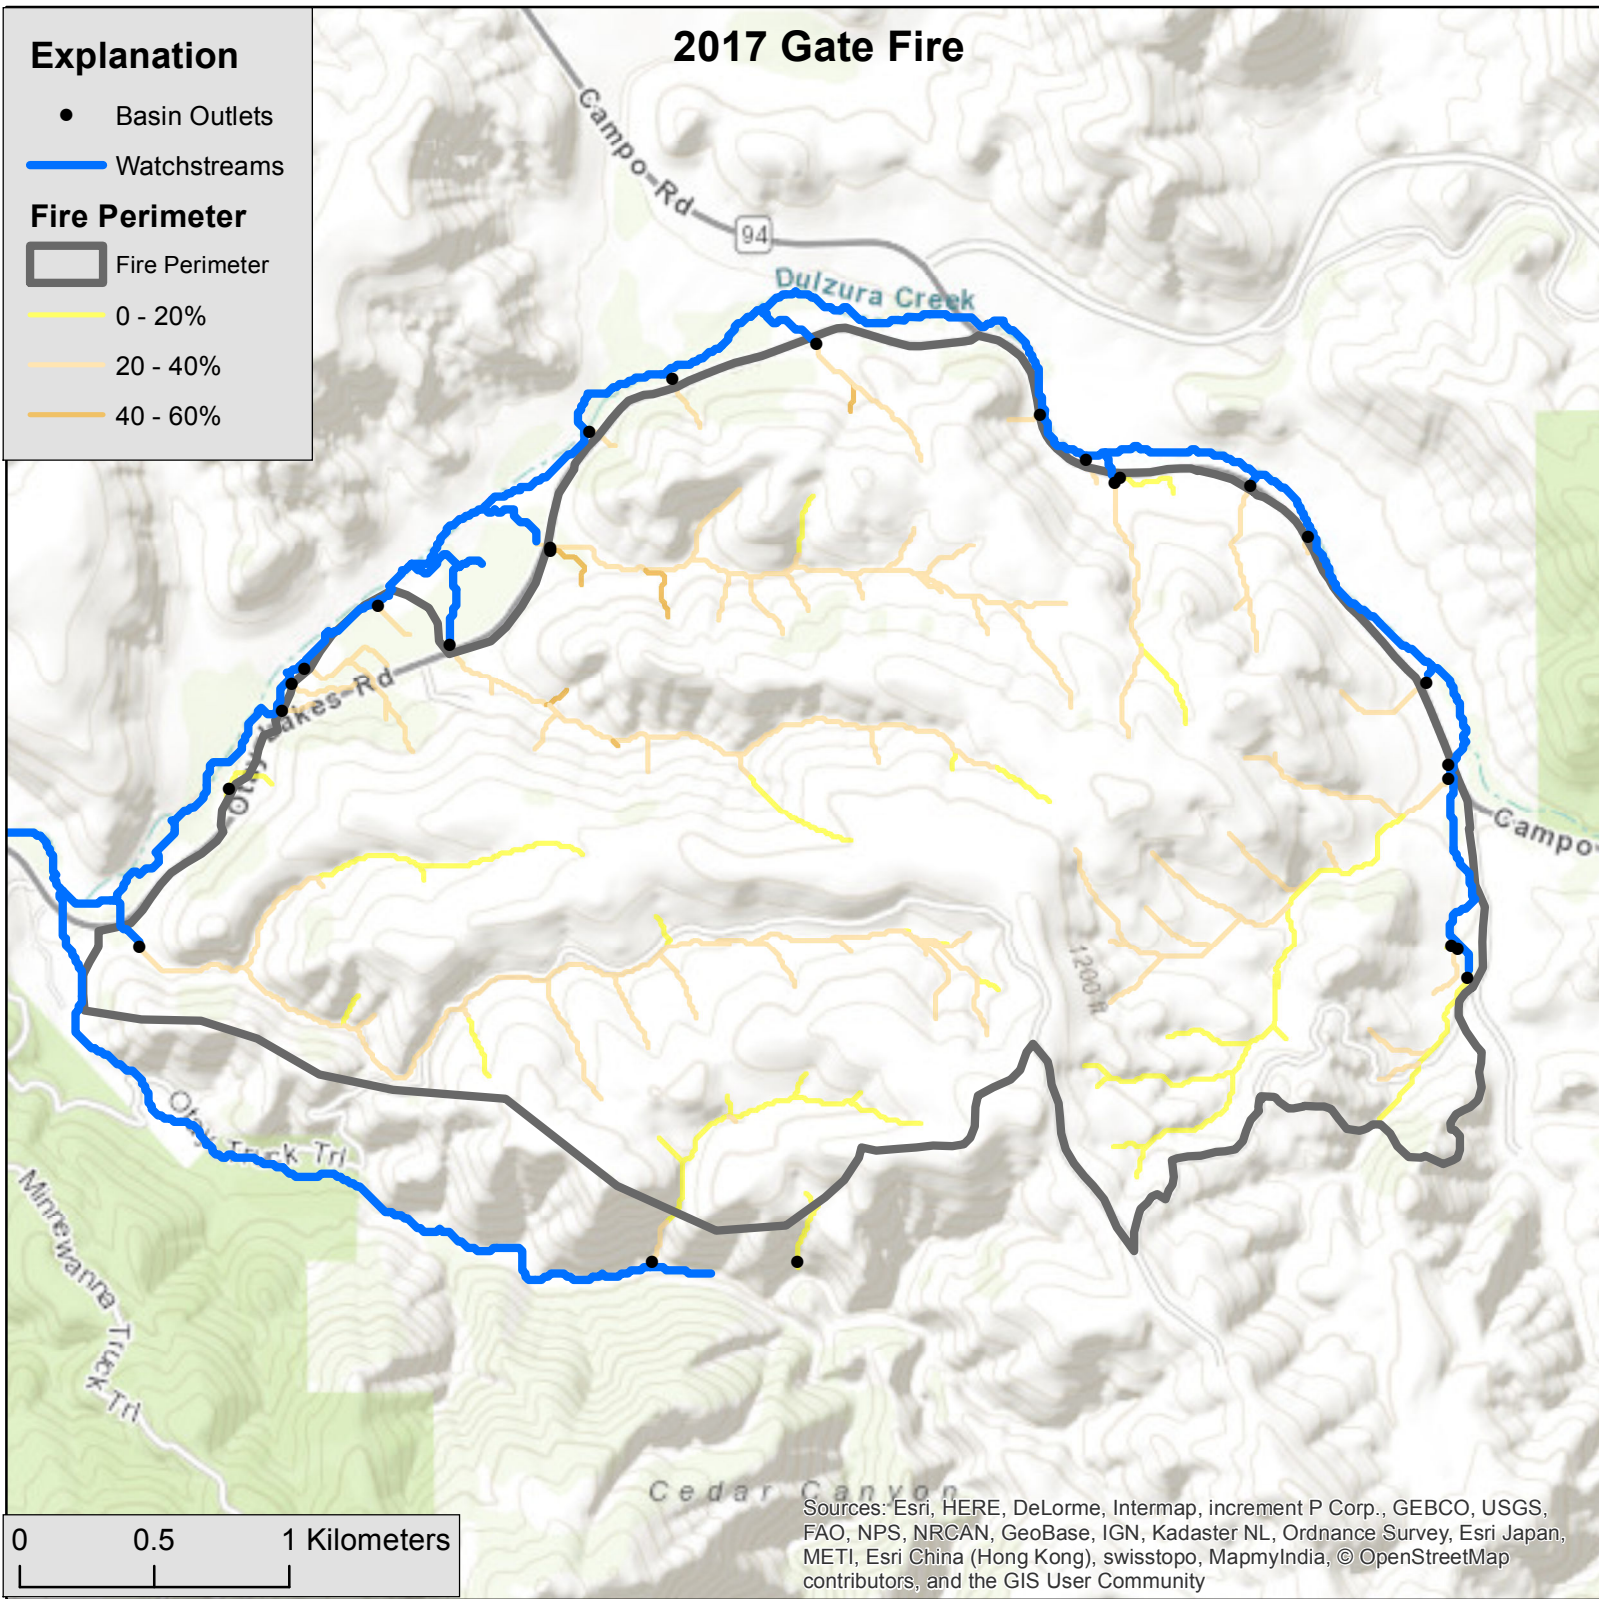

# 2017 Gate Fire

## Explanation

- Basin Outlets
- Watchstreams

## Fire Perimeter

- ▭ Fire Perimeter
- 0 - 20%
- 20 - 40%
- 40 - 60%

Sources: Esri, HERE, DeLorme, Intermap, increment P Corp., GEBCO, USGS, FAO, NPS, NRCAN, GeoBase, IGN, Kadaster NL, Ordnance Survey, Esri Japan, METI, Esri China (Hong Kong), swisstopo, MapmyIndia, © OpenStreetMap contributors, and the GIS User Community