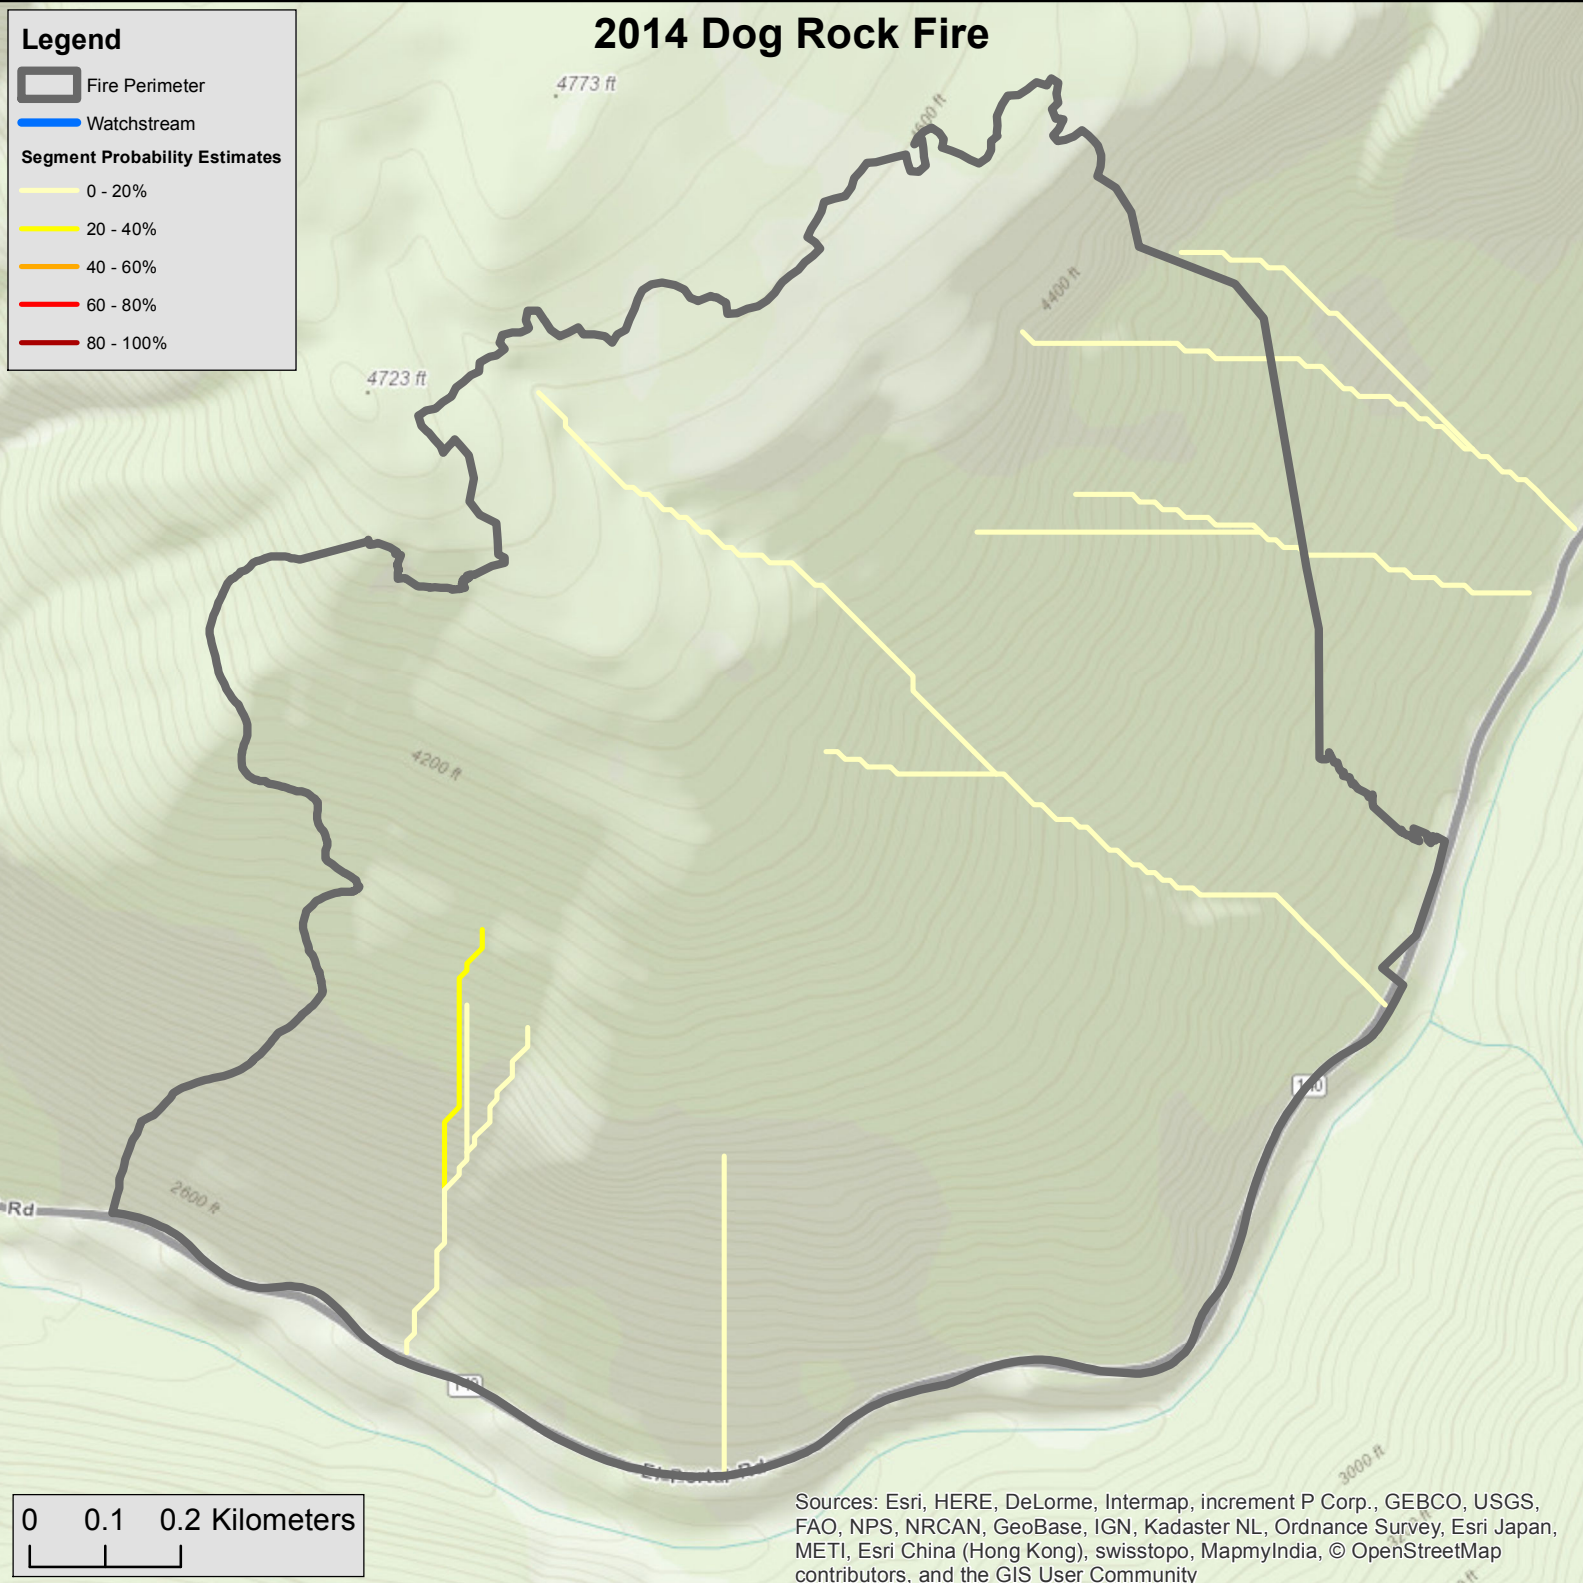

2014 Dog Rock Fire

Legend

 Fire Perimeter

 Watchstream

Segment Probability Estimates

 0 - 20%

 20 - 40%

 40 - 60%

 60 - 80%

 80 - 100%

0 0.1 0.2 Kilometers

Sources: Esri, HERE, DeLorme, Intermap, increment P Corp., GEBCO, USGS, FAO, NPS, NRCAN, GeoBase, IGN, Kadaster NL, Ordnance Survey, Esri Japan, METI, Esri China (Hong Kong), swisstopo, MapmyIndia, © OpenStreetMap contributors, and the GIS User Community