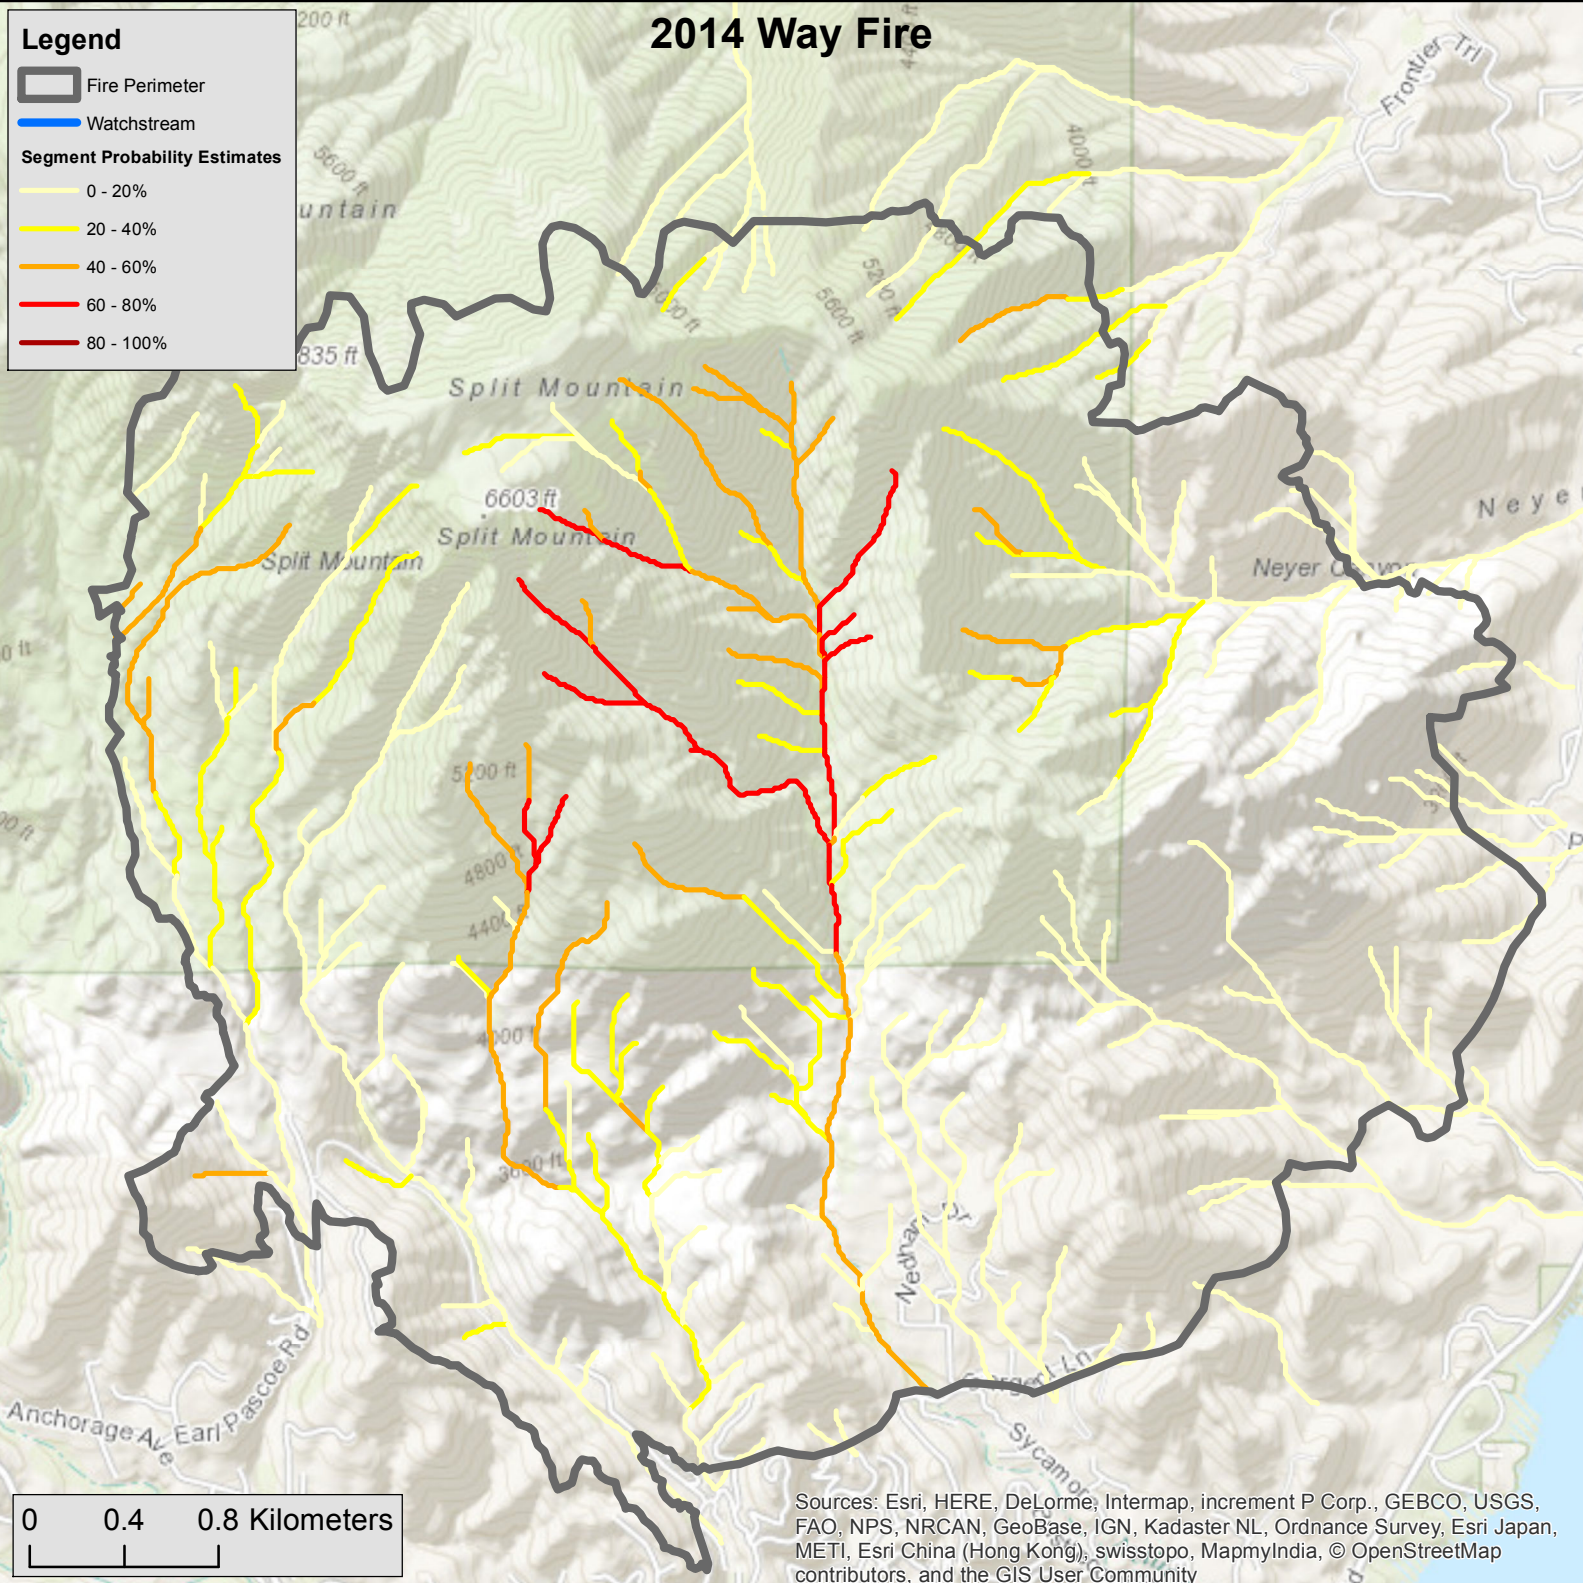

## Legend

 Fire Perimeter

 Watchstream

### Segment Probability Estimates

 0 - 20%

 20 - 40%

 40 - 60%

 60 - 80%

 80 - 100%

0 0.4 0.8 Kilometers

Sources: Esri, HERE, DeLorme, Intermap, increment P Corp., GEBCO, USGS, FAO, NPS, NRCAN, GeoBase, IGN, Kadaster NL, Ordnance Survey, Esri Japan, METI, Esri China (Hong Kong), swisstopo, MapmyIndia, © OpenStreetMap contributors, and the GIS User Community