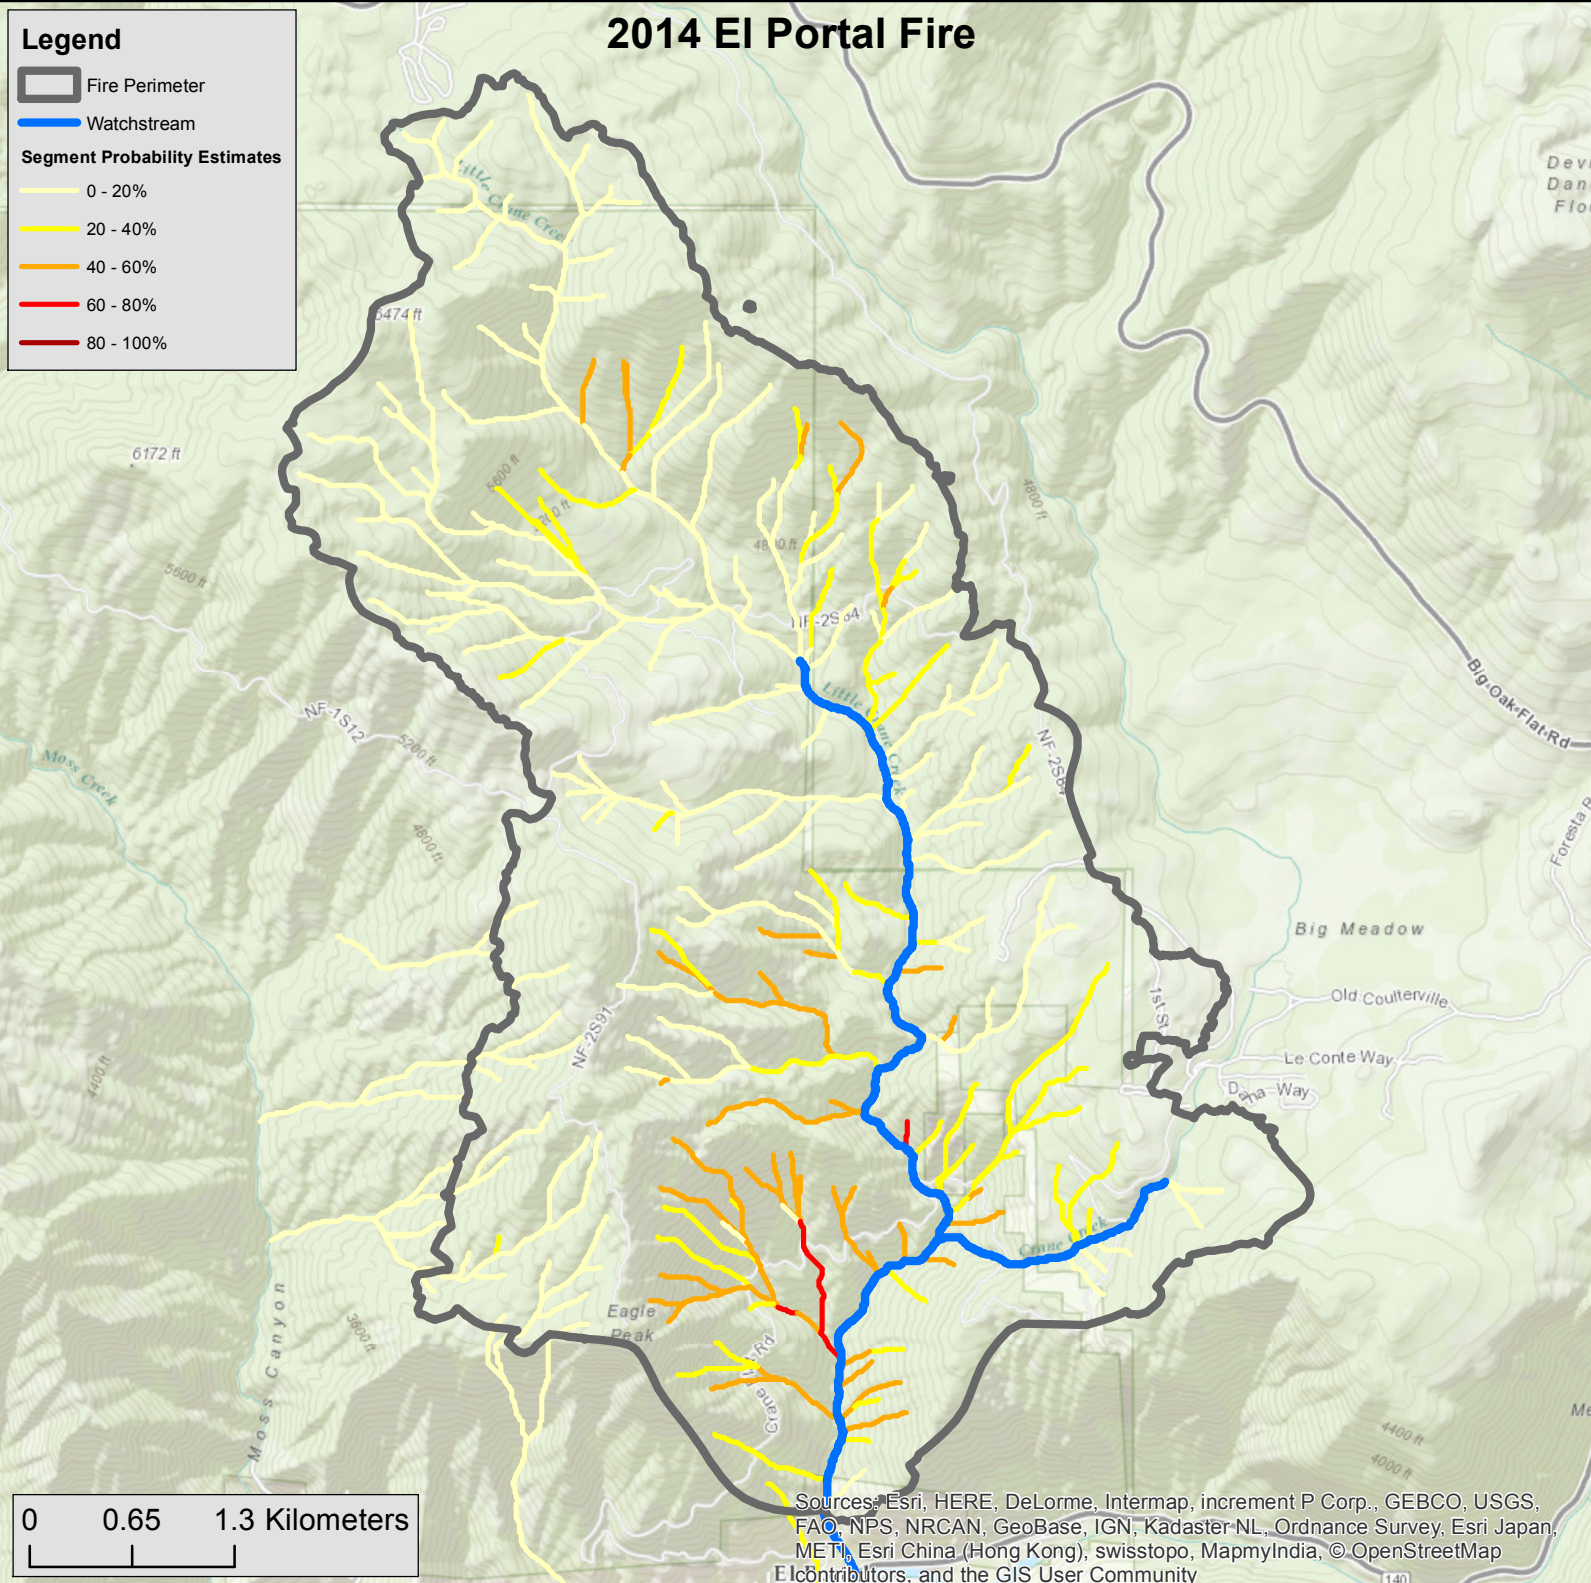

2014 El Portal Fire

Legend

Fire Perimeter

Watchstream

Segment Probability Estimates

0 - 20%

20 - 40%

40 - 60%

60 - 80%

80 - 100%

0 0.65 1.3 Kilometers

Sources: Esri, HERE, DeLorme, Intermap, increment P Corp., GEBCO, USGS, FAO, NPS, NRCAN, GeoBase, IGN, Kadaster-NL, Ordnance Survey, Esri Japan, METI, Esri China (Hong Kong), swisstopo, MapmyIndia, © OpenStreetMap contributors, and the GIS User Community