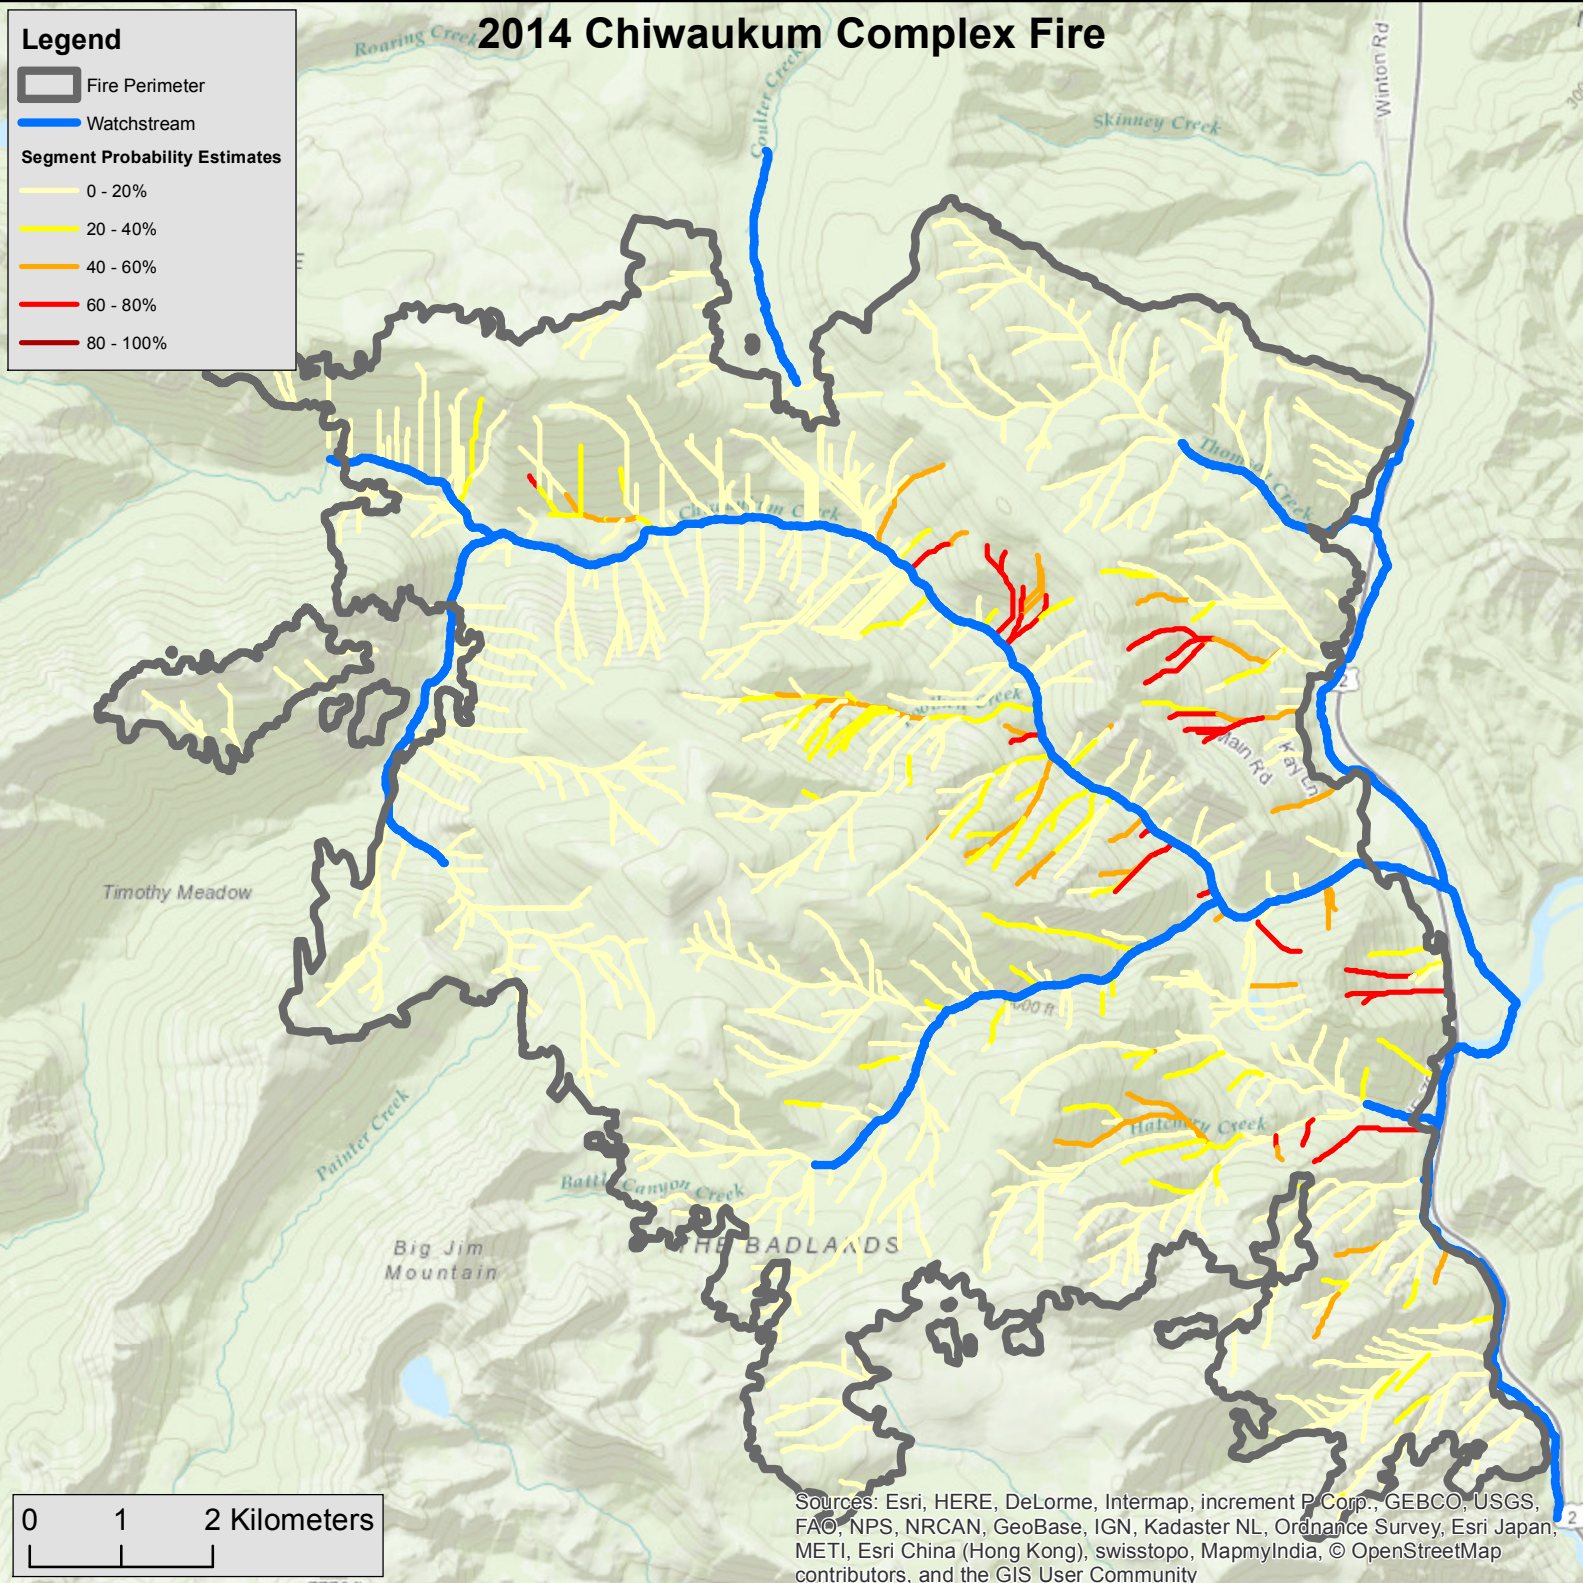

Legend

Fire Perimeter

Watchstream

Segment Probability Estimates

0 - 20%

20 - 40%

40 - 60%

60 - 80%

80 - 100%

2014 Chiwaukum Complex Fire

0 1 2 Kilometers

Sources: Esri, HERE, DeLorme, Intermap, increment P Corp., GEBCO, USGS, FAO, NPS, NRCAN, GeoBase, IGN, Kadaster NL, Ordnance Survey, Esri Japan, METI, Esri China (Hong Kong), swisstopo, MapmyIndia, © OpenStreetMap contributors, and the GIS User Community