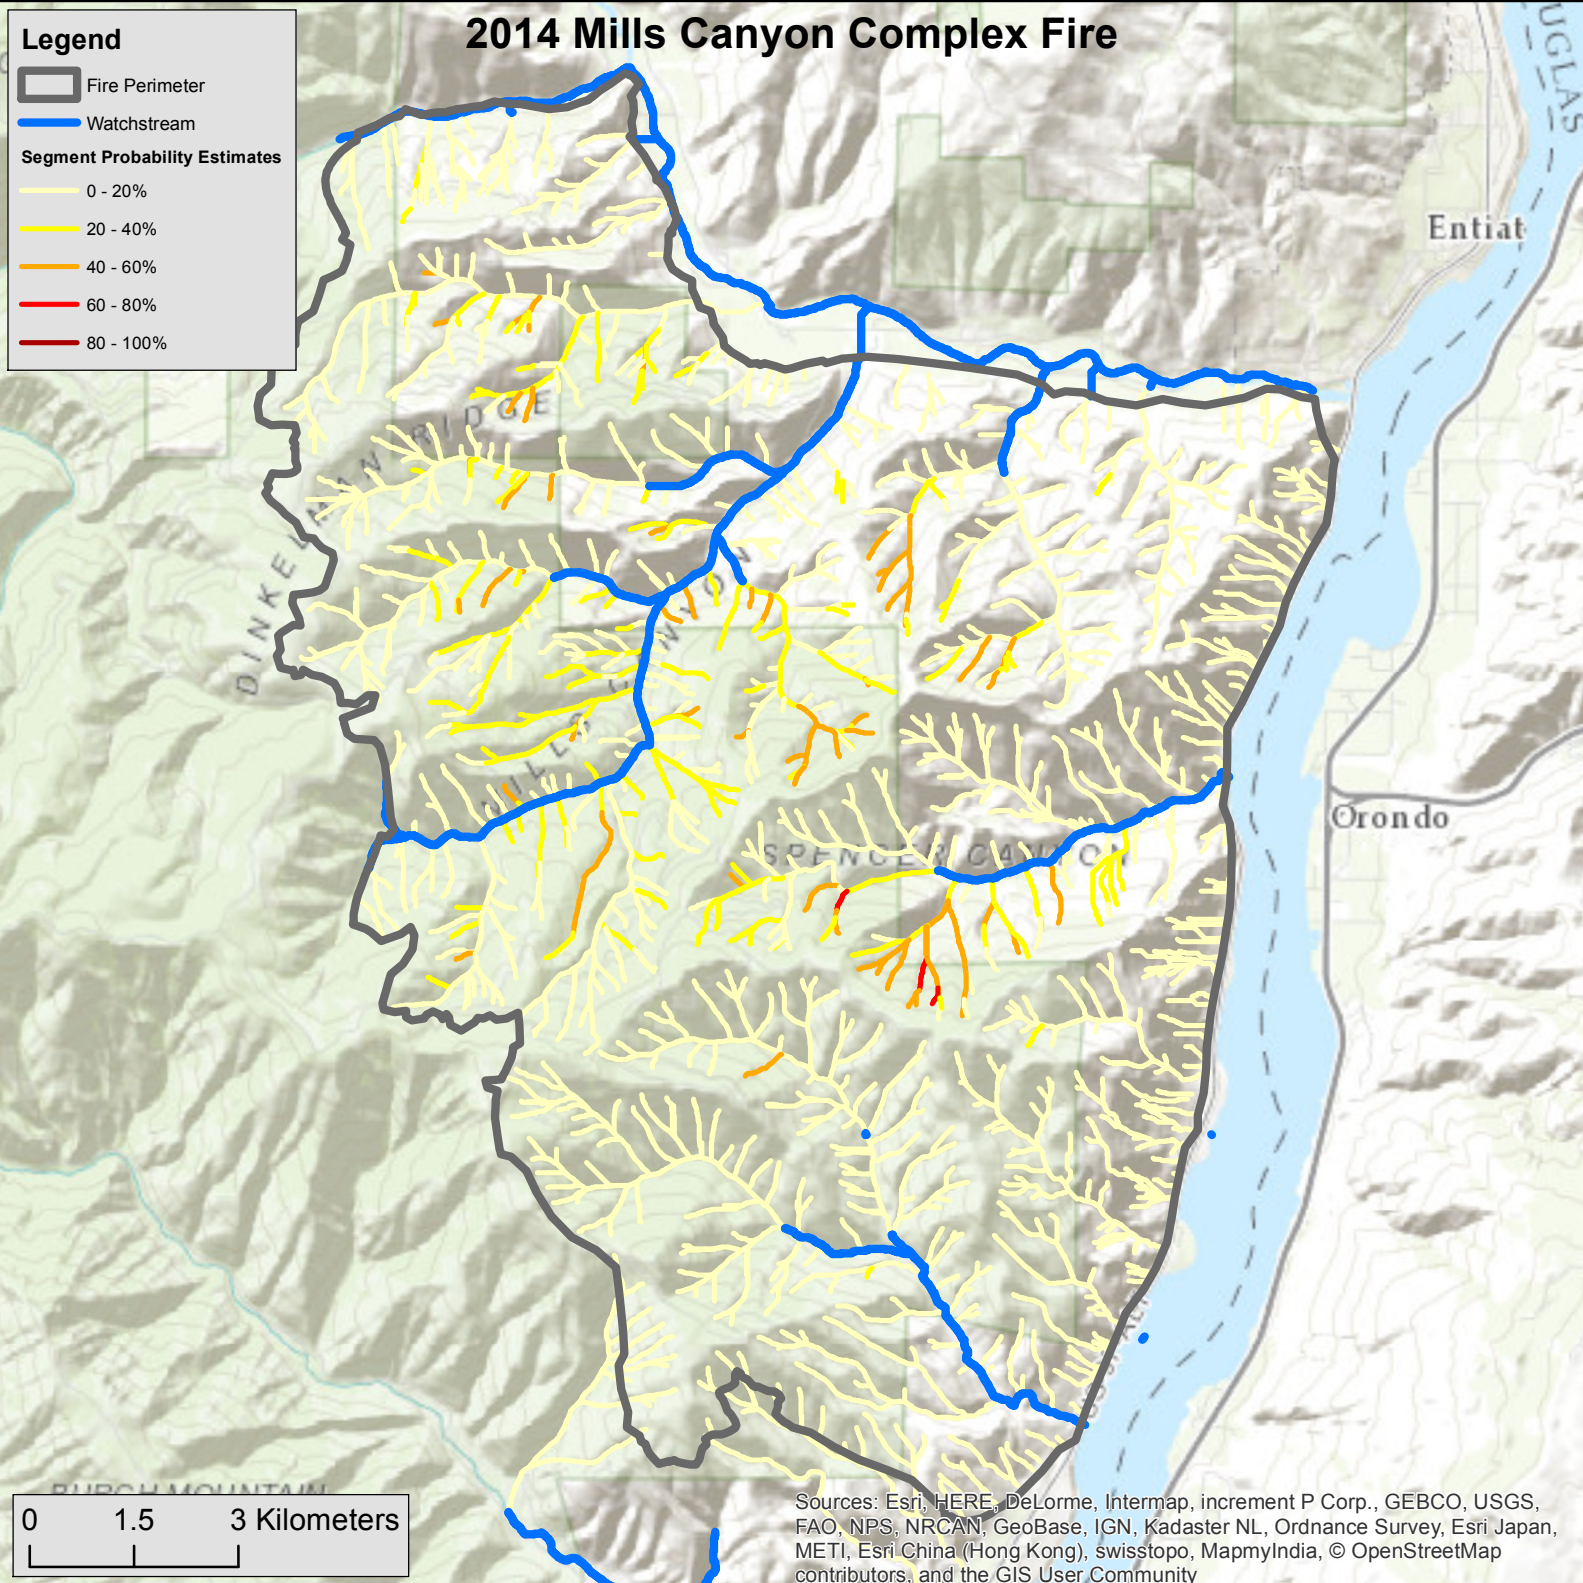

2014 Mills Canyon Complex Fire

Legend

Fire Perimeter

Watchstream

Segment Probability Estimates

0 - 20%

20 - 40%

40 - 60%

60 - 80%

80 - 100%

0 1.5 3 Kilometers

Sources: Esri, HERE, DeLorme, Intermap, increment P Corp., GEBCO, USGS, FAO, NPS, NRCAN, GeoBase, IGN, Kadaster NL, Ordnance Survey, Esri Japan, METI, Esri China (Hong Kong), swisstopo, MapmyIndia, © OpenStreetMap contributors, and the GIS User Community