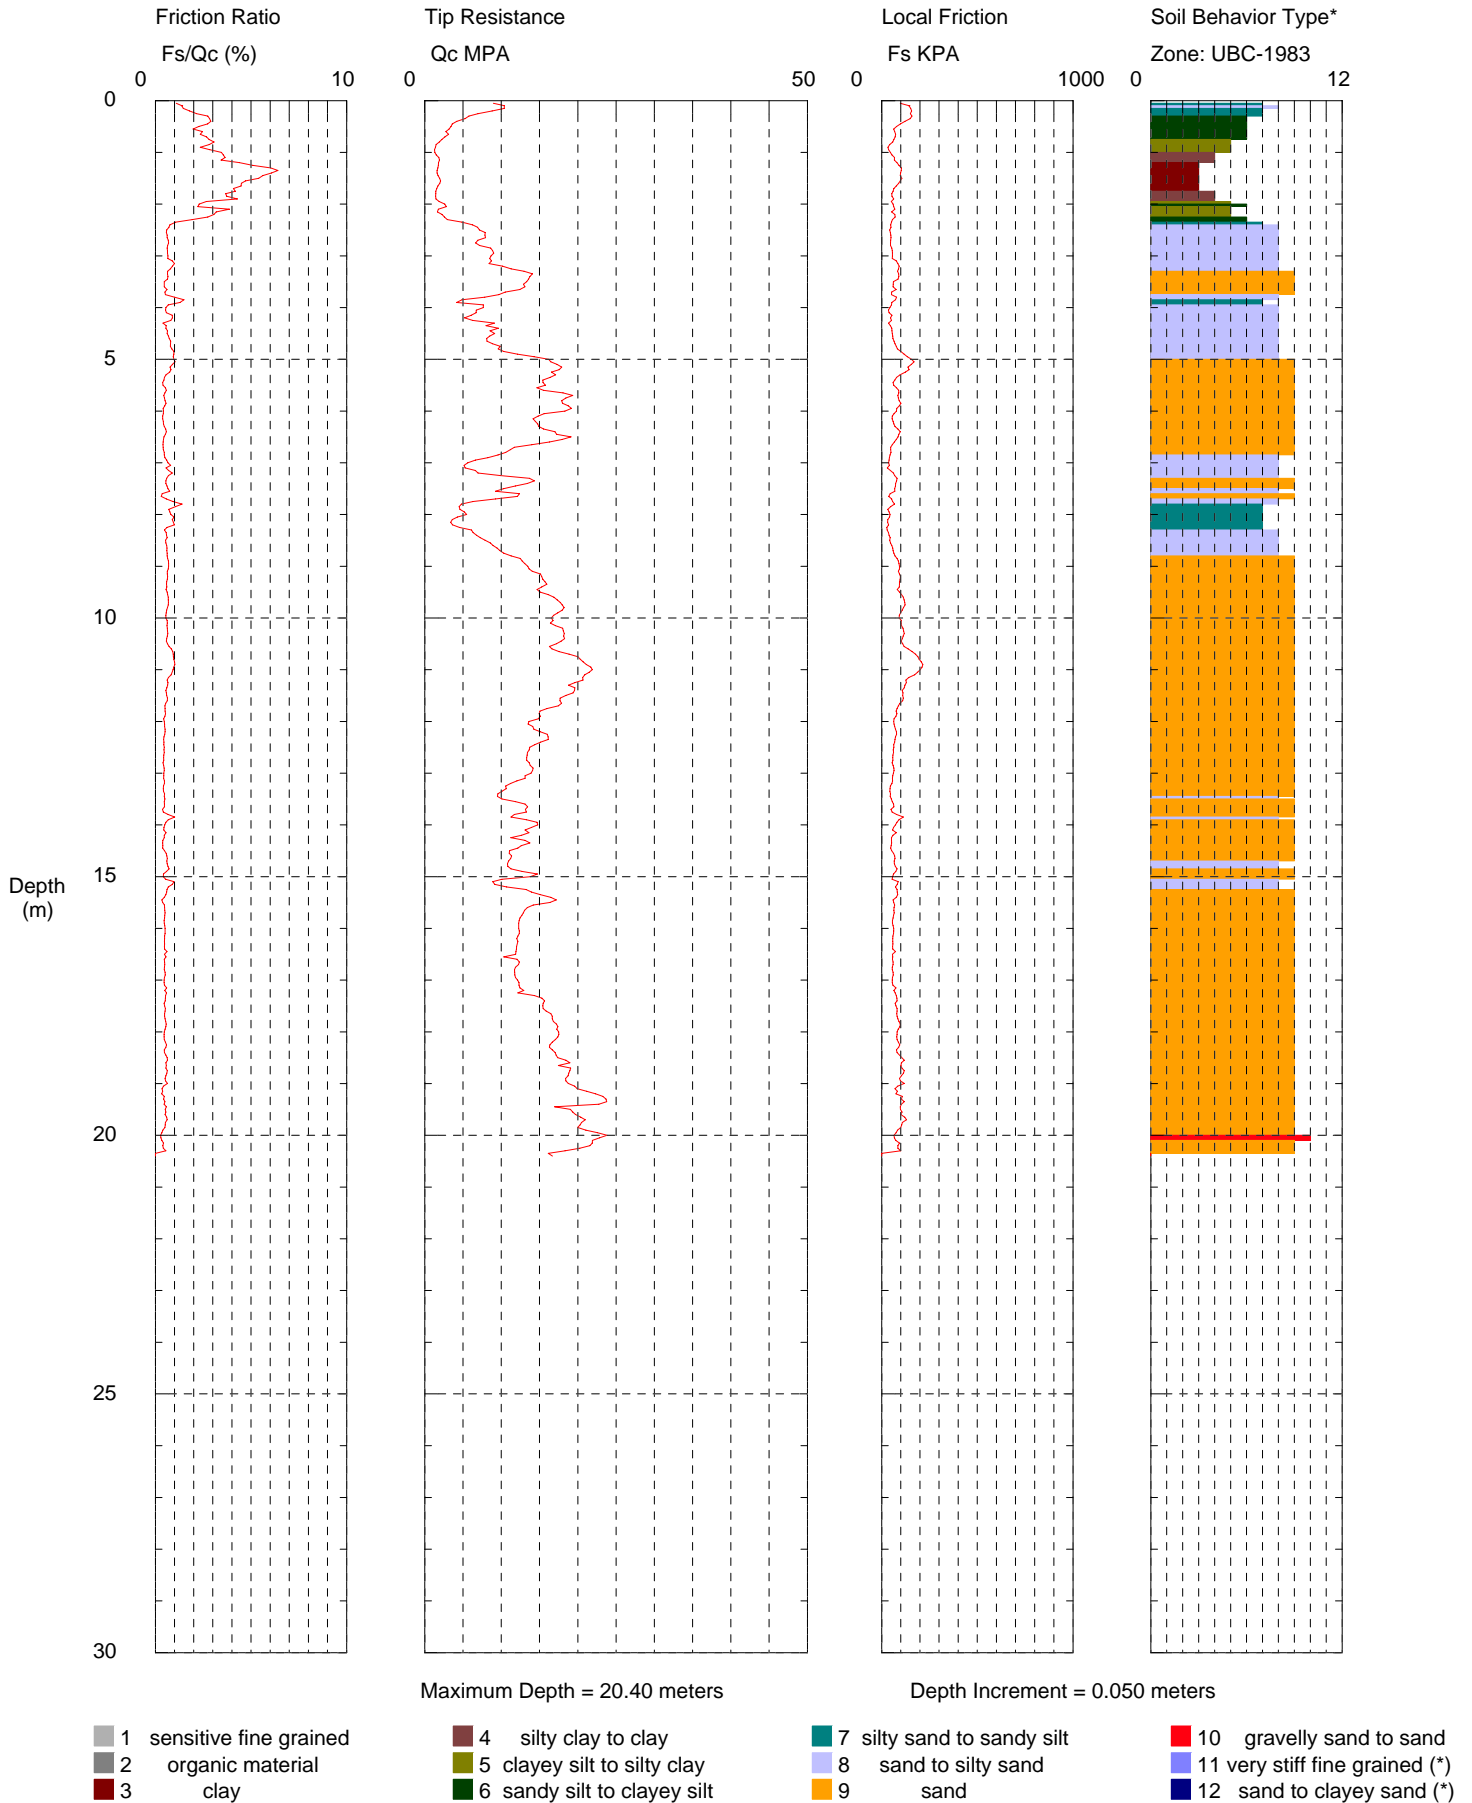

Operator: Tom Noce
 Sounding: NMD002
 Cone Used: DDG0766

CPT Date/Time: 10/4/2008 1:56:44 PM
 Location: Hpm1
 Job Number: New Madrid County, Missouri

*Soil behavior type and SPT based on data from UBC-1983