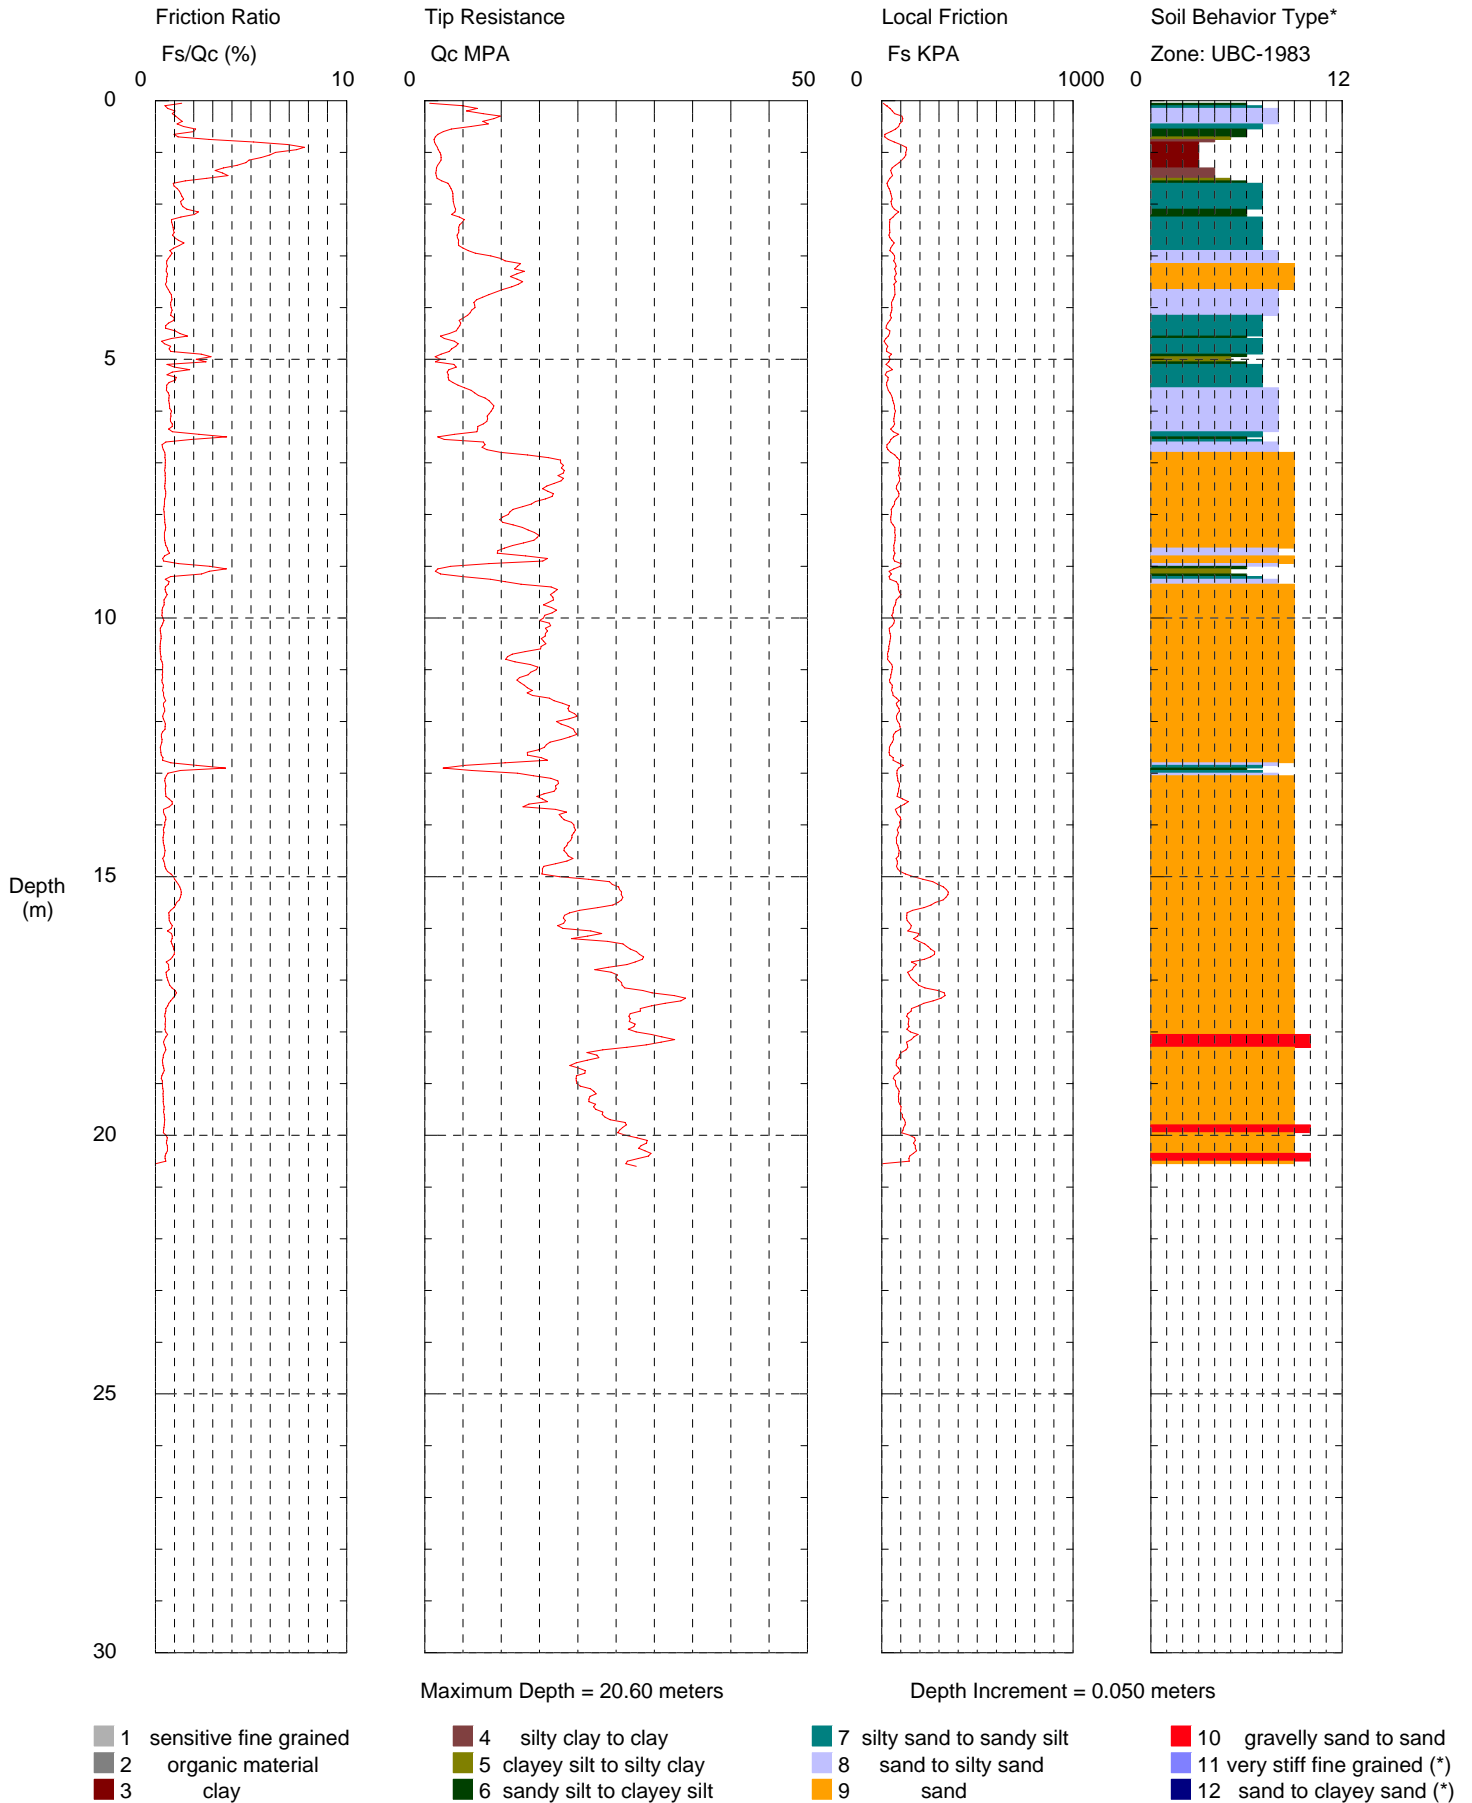

Operator: Tom Noce  
 Sounding: NMD001  
 Cone Used: DDG0766

CPT Date/Time: 10/4/2008 12:04:59 PM  
 Location: Hpm1  
 Job Number: New Madrid County, Missouri

\*Soil behavior type and SPT based on data from UBC-1983