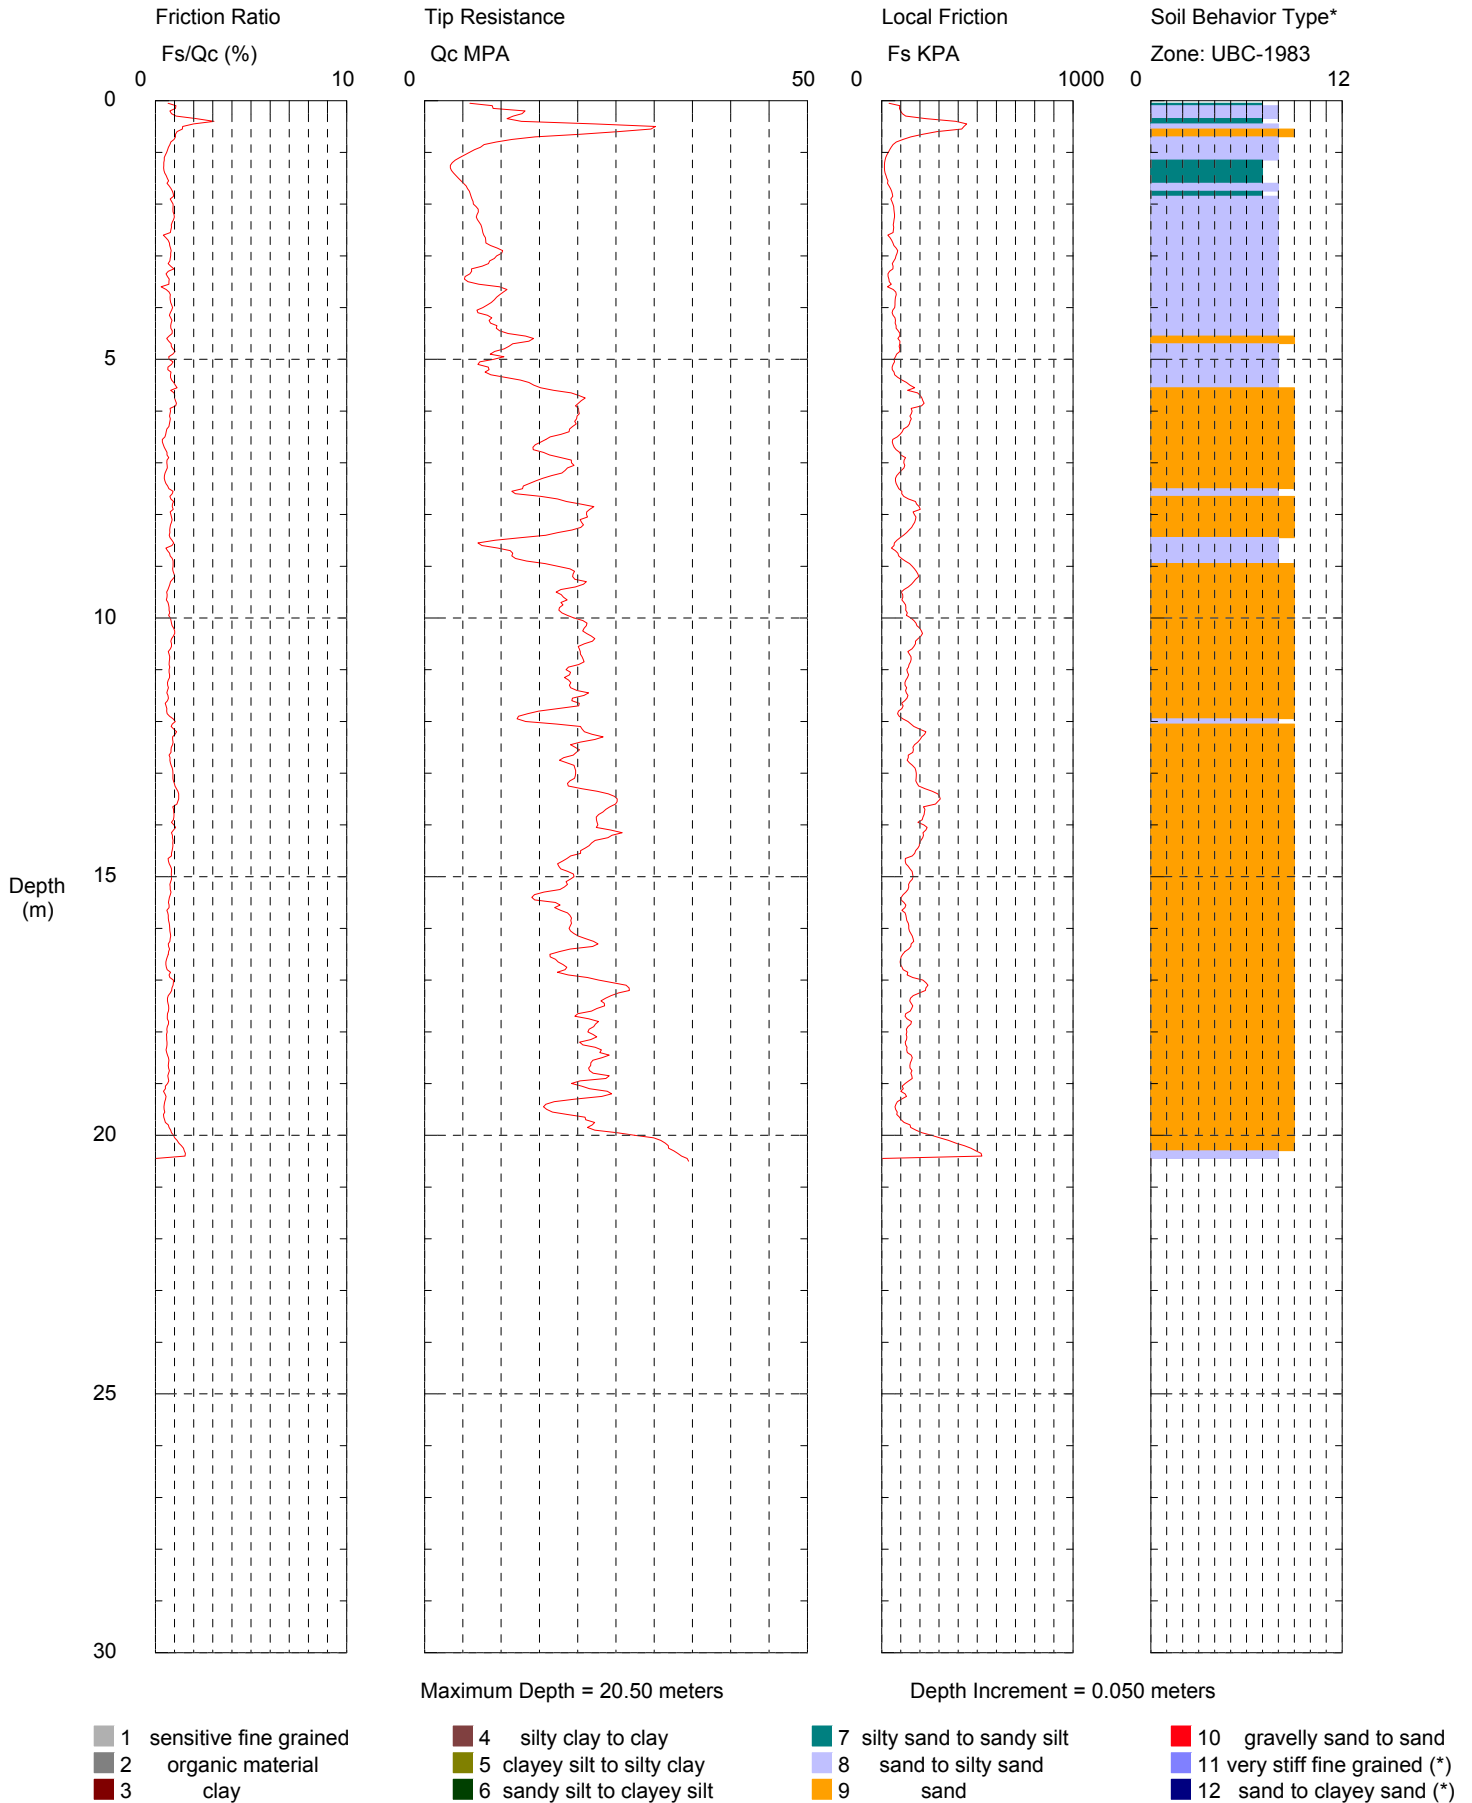

Operator: Tom Noce  
 Sounding: 105 CGD017  
 Cone Used: DDG0766

CPT Date/Time: 12/5/2005 3:03:38 PM  
 Location: Red Tail  
 Job Number: Pvl 2

\*Soil behavior type and SPT based on data from UBC-1983