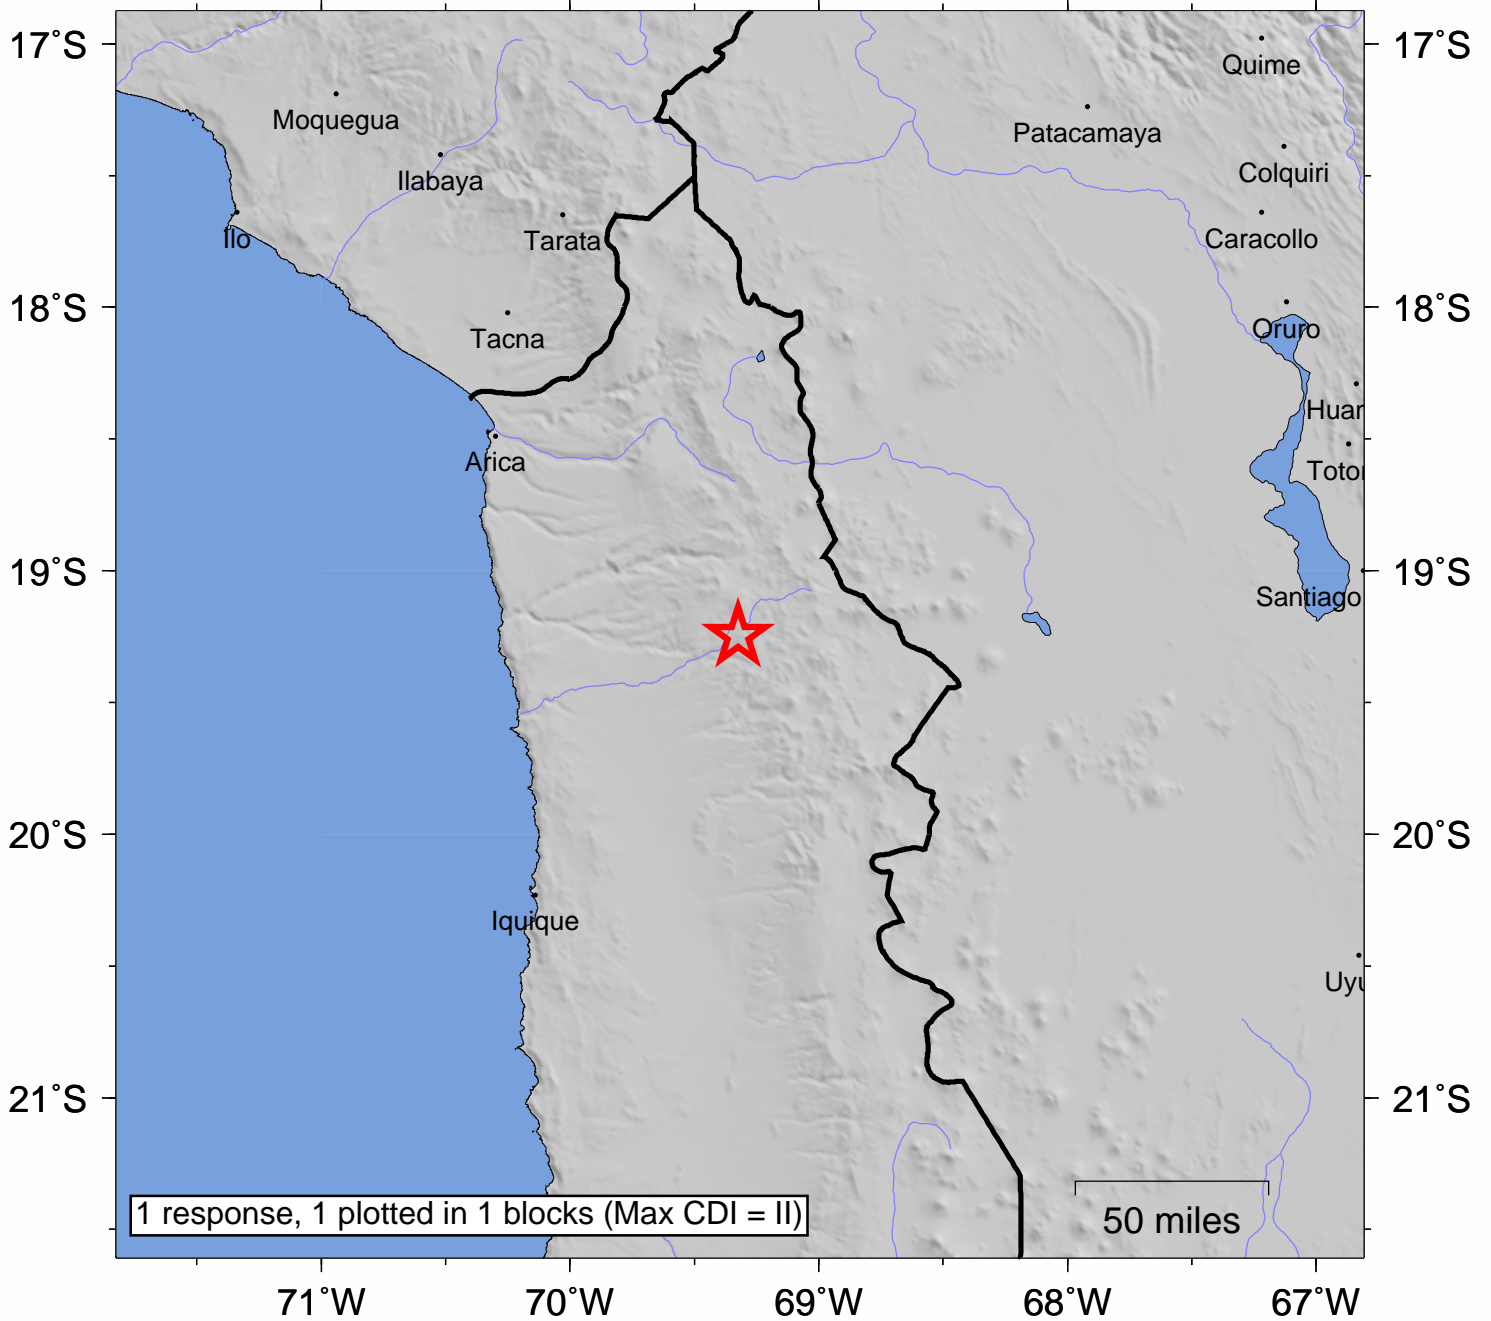

USGS Community Internet Intensity Map TARAPACA, CHILE

Sep 14 2018 06:50:38 AM local 19.2478S 69.3235W M4.6 Depth: 107 km ID:us2000hekj

SHAKING	<i>Not felt</i>	<i>Weak</i>	<i>Light</i>	<i>Moderate</i>	<i>Strong</i>	Very strong	Severe	Violent	Extreme
DAMAGE	none	none	none	Very light	<i>Light</i>	<i>Moderate</i>	<i>Moderate/Heavy</i>	<i>Heavy</i>	<i>Very Heavy</i>
INTENSITY	I	II-III	IV	V	VI	VII	VIII	IX	X+