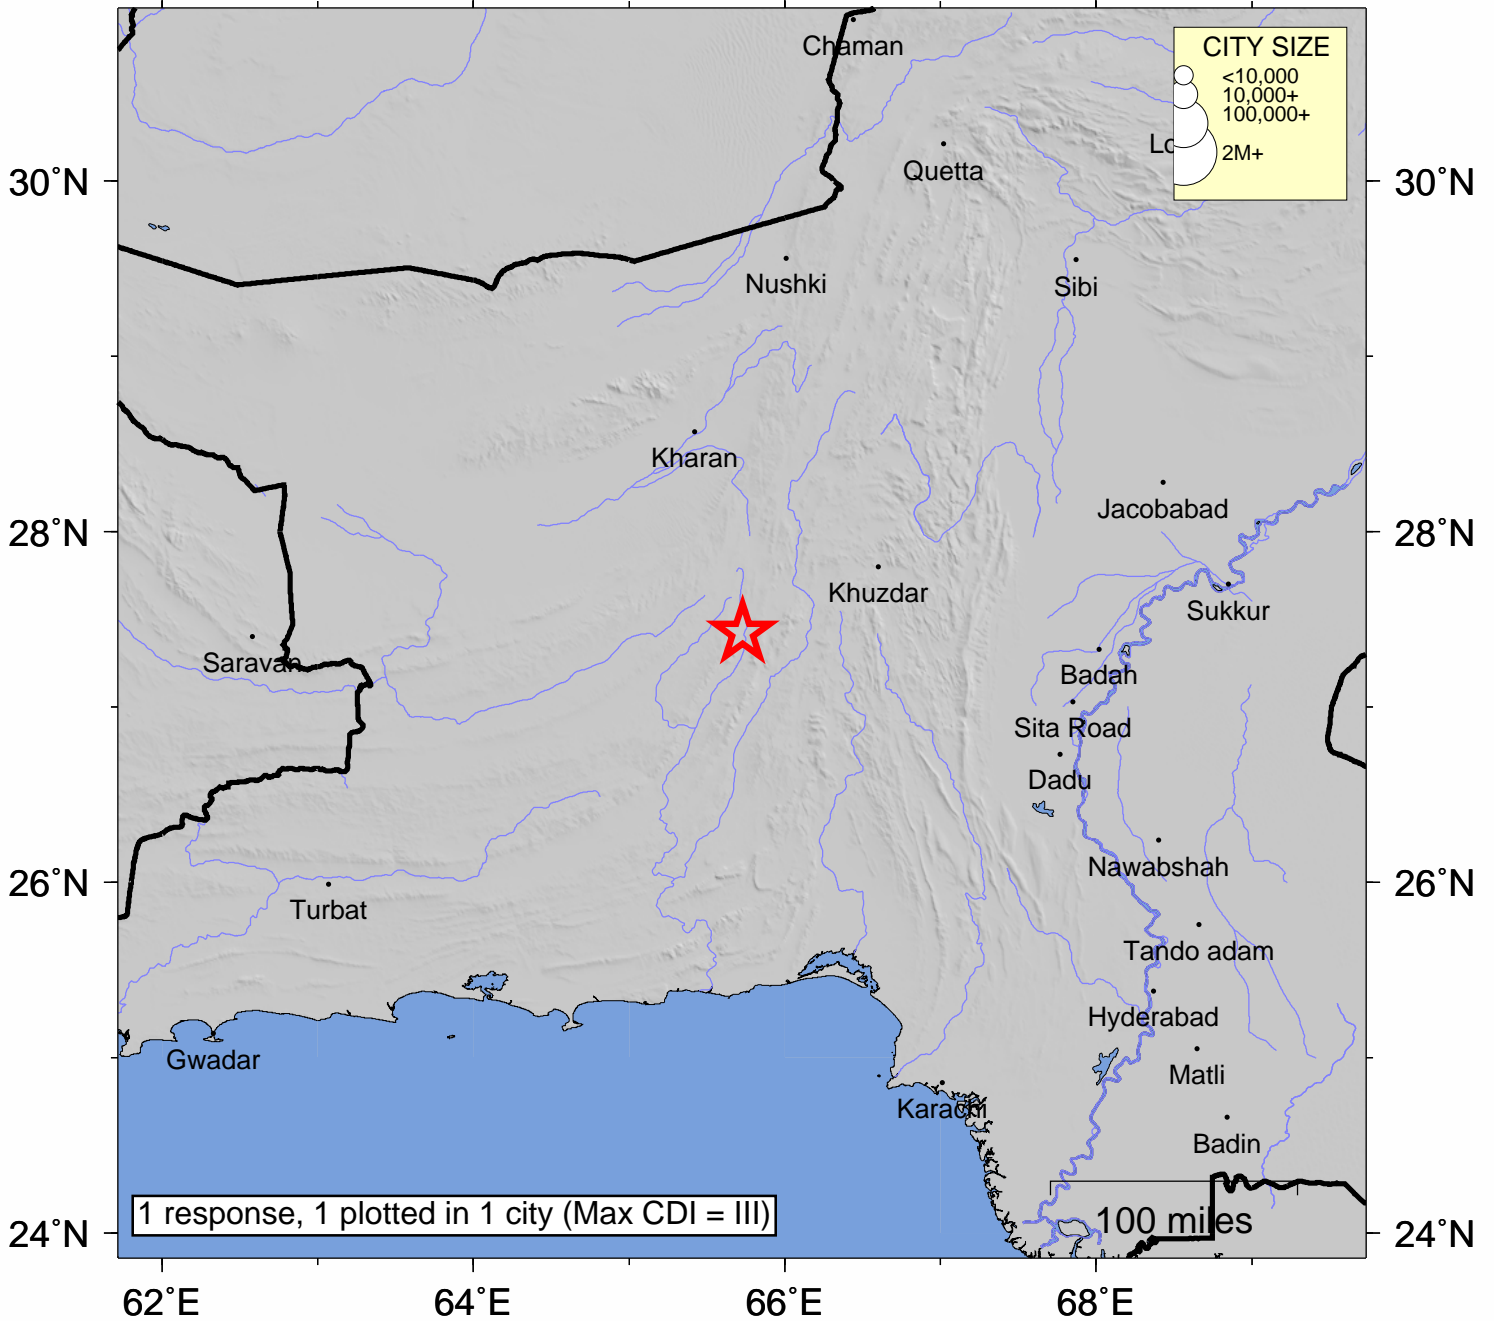

USGS Community Internet Intensity Map PAKISTAN

Dec 7 2017 04:41:58 AM local 27.4246N 65.7281E M5.3 Depth: 10 km ID:us2000c1ee

SHAKING	Not felt	Weak	Light	Moderate	Strong	Very strong	Severe	Violent	Extreme
DAMAGE	none	none	none	Very light	Light	Moderate	Moderate/Heavy	Heavy	Very Heavy
INTENSITY	I	II-III	IV	V	VI	VII	VIII	IX	X+