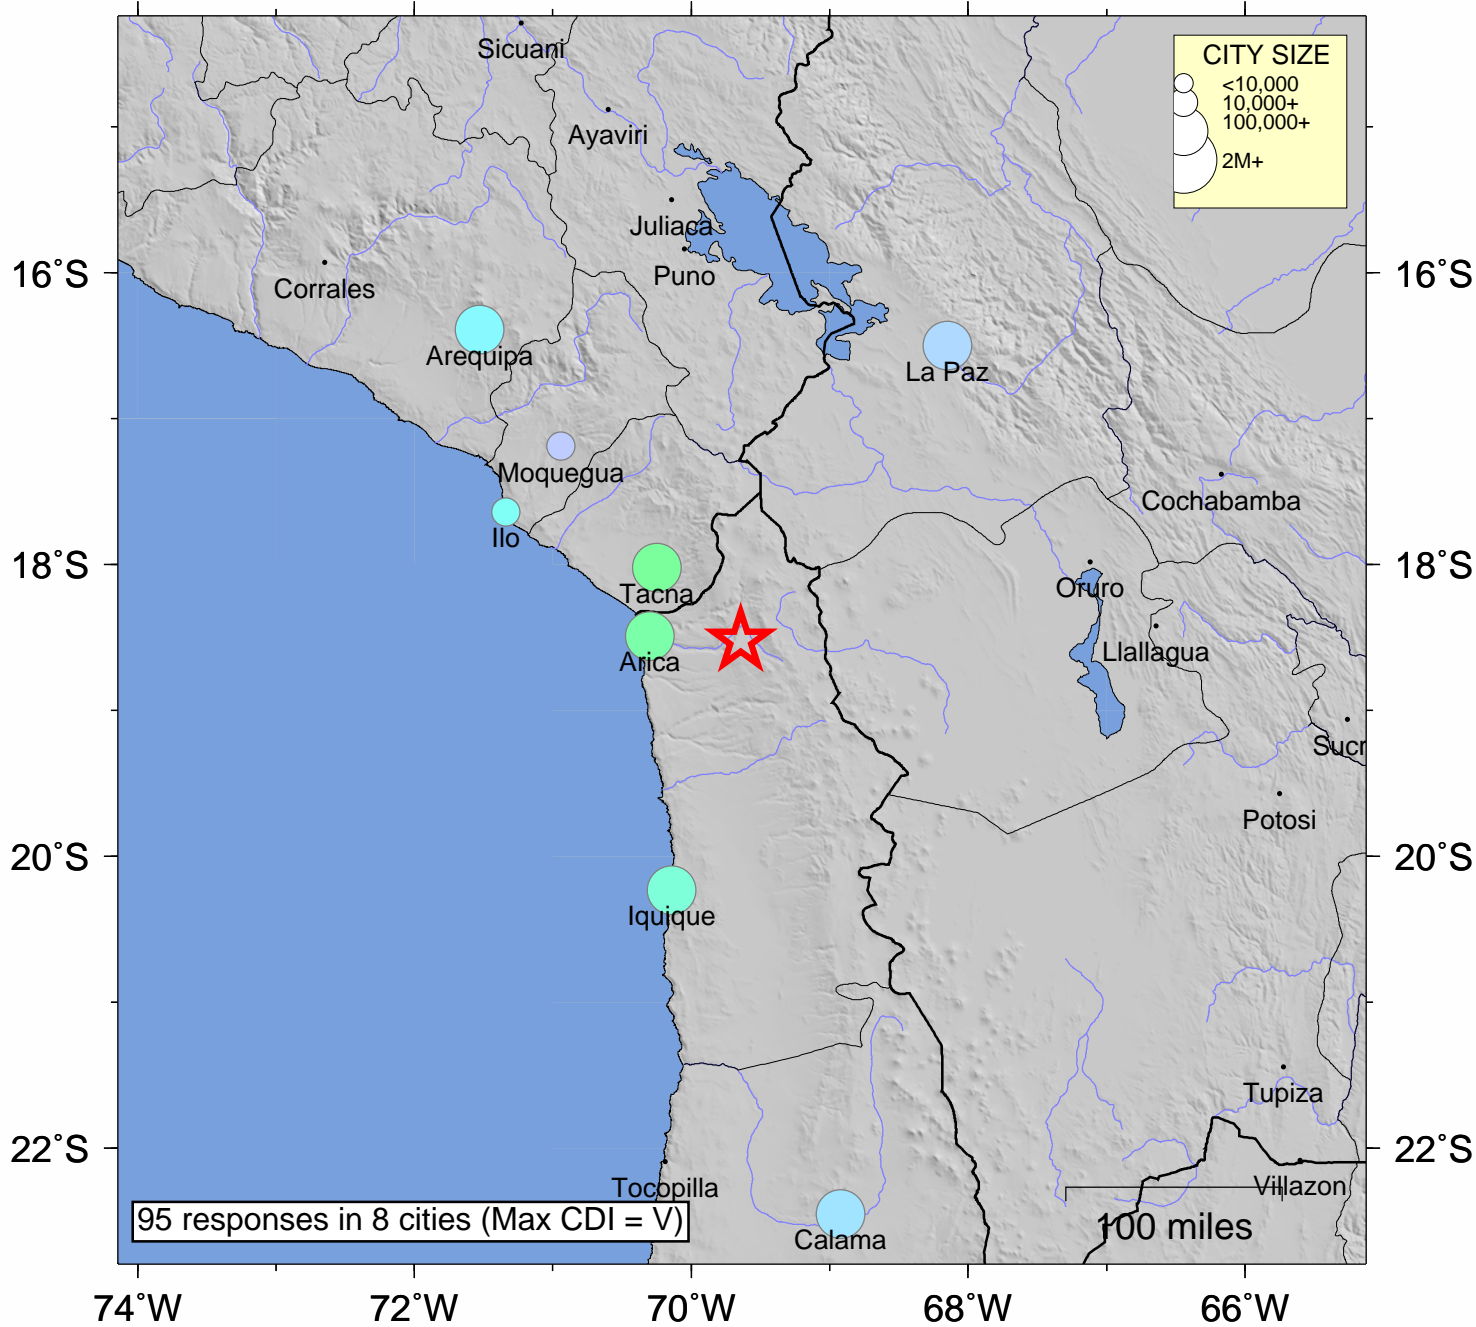

USGS Community Internet Intensity Map TARAPACA, CHILE

Oct 10 2017 02:32:20 AM local 18.5212S 69.6411W M6.3 Depth: 82 km ID:us2000b3dm

SHAKING	Not felt	Weak	Light	Moderate	Strong	Very strong	Severe	Violent	Extreme
DAMAGE	none	none	none	Very light	Light	Moderate	Moderate/Heavy	Heavy	Very Heavy
INTENSITY	I	II-III	IV	V	VI	VII	VIII	IX	X+