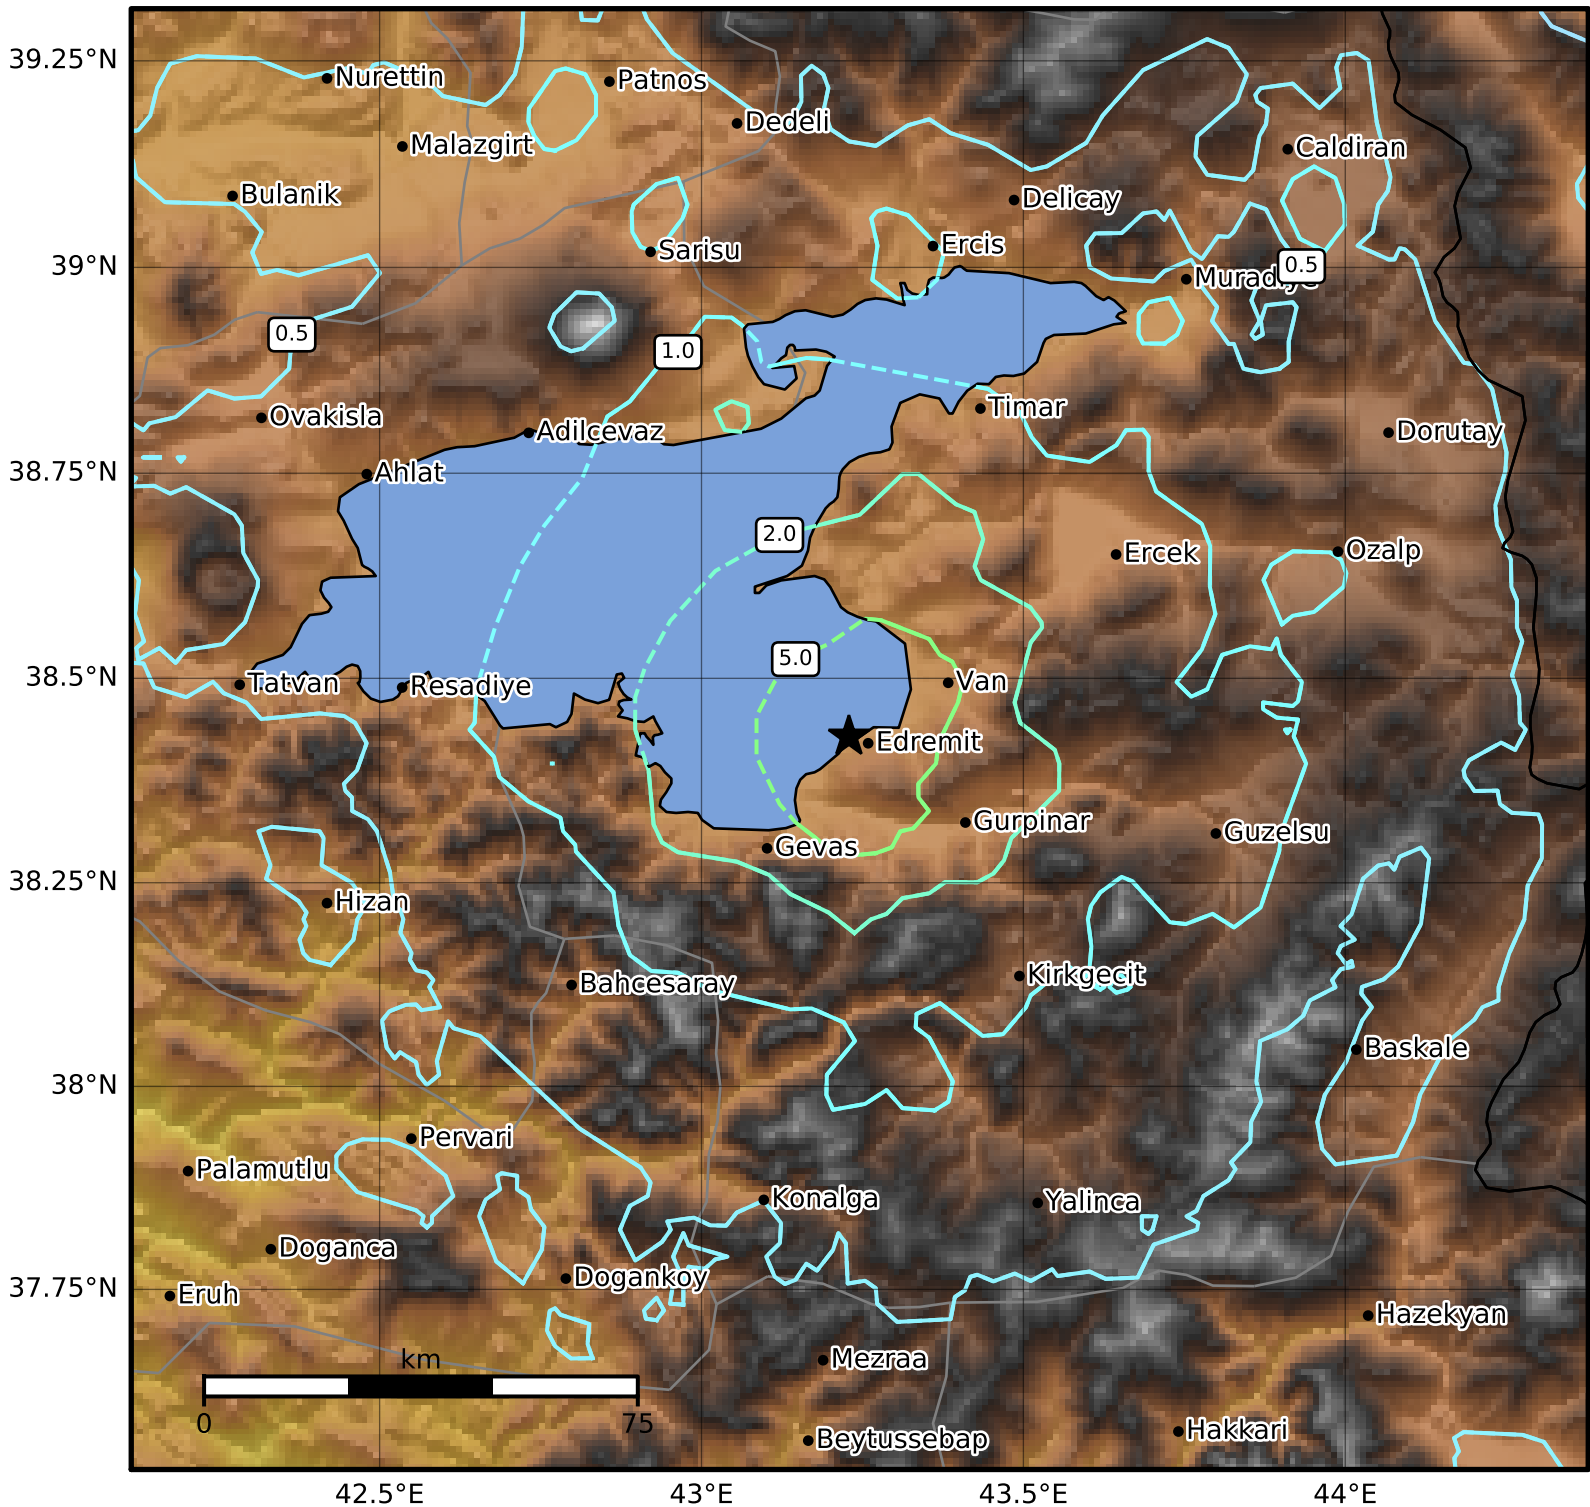

1.0 Second Peak Spectral Acceleration Map USGS  
 ShakeMap: eastern Turkey  
 Nov 09, 2011 19:23:33 UTC M5.6 N38.43 E43.23 Depth: 5.0km ID:usp000jamz

SA(1.0) (%g)	0.1	0.2	0.5	1	2	5	10	20	50	100	200
--------------	-----	-----	-----	---	---	---	----	----	----	-----	-----

Scale based on Worden et al. (2012)

Version 1: Processed 2020-06-06T08:39:38Z

△ Seismic Instrument ○ Reported Intensity

★ Epicenter